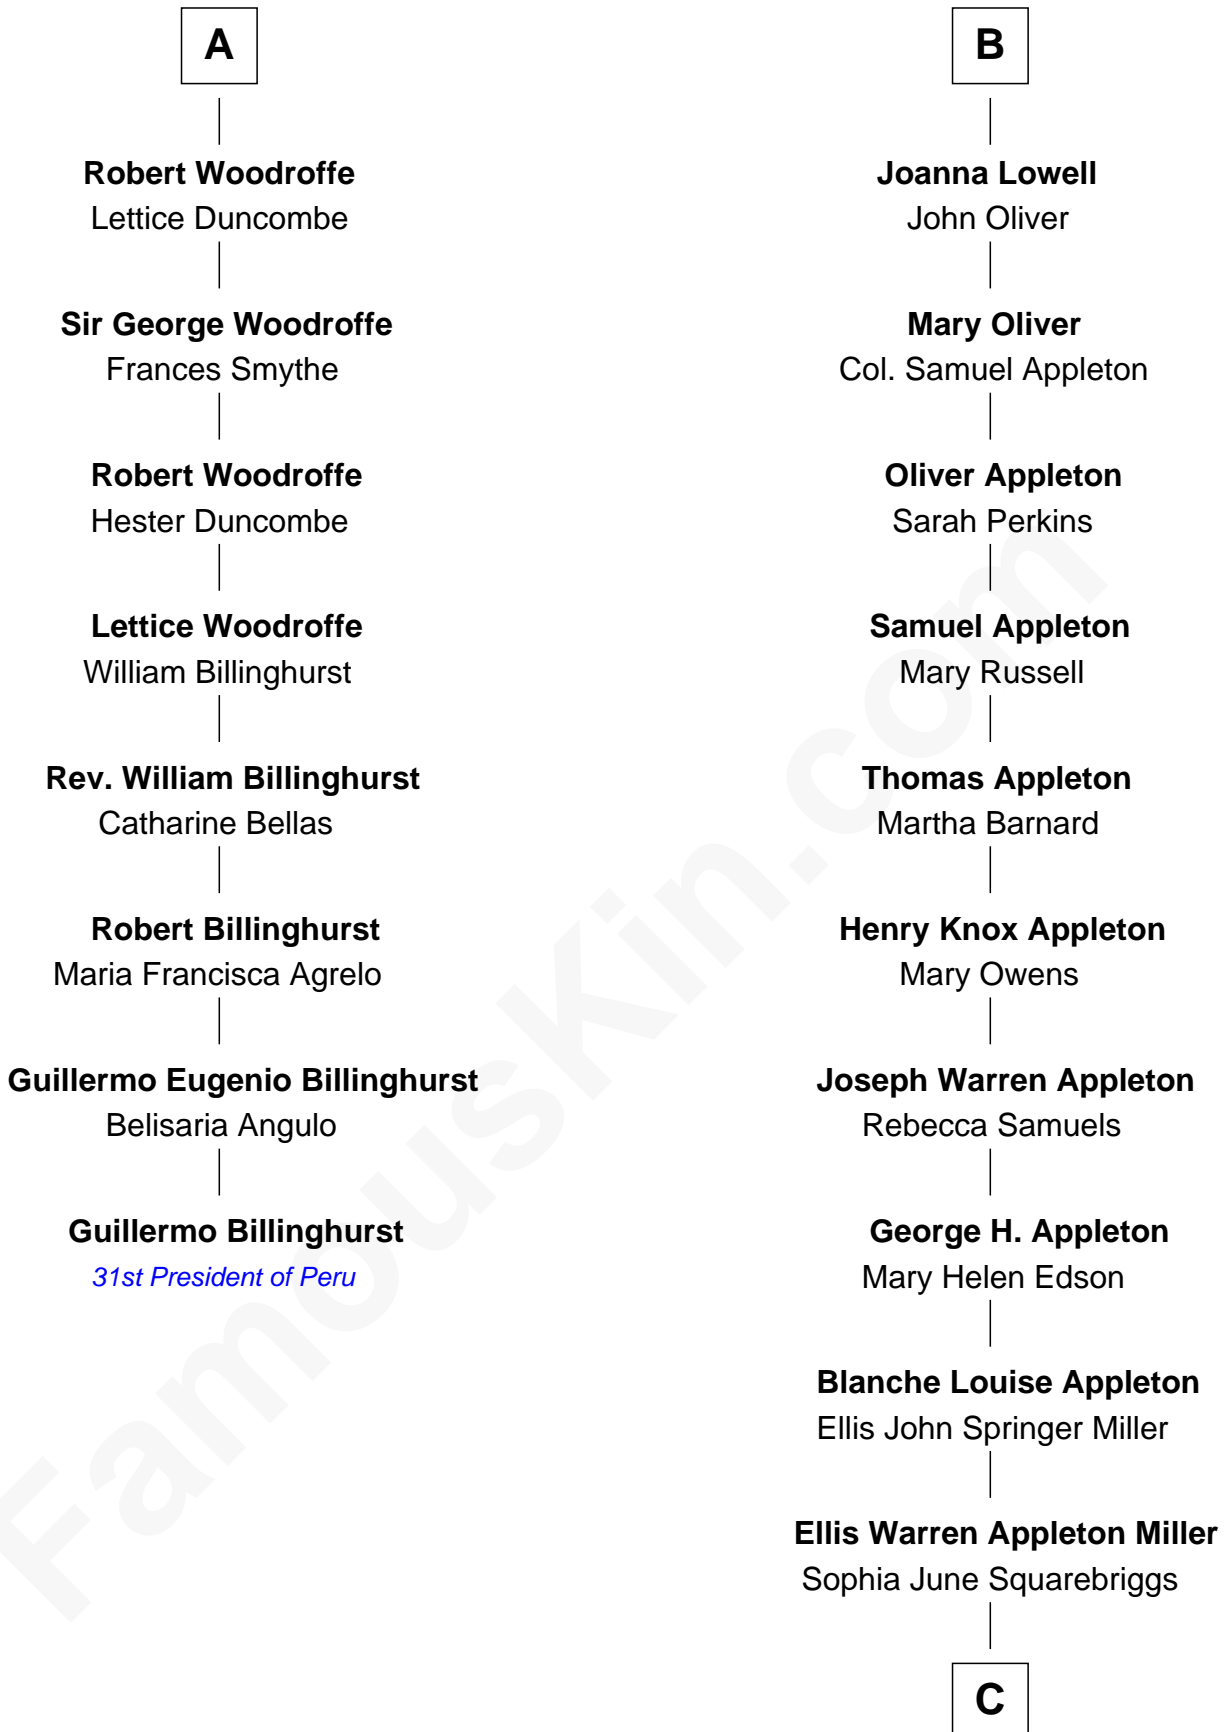

FamousKin.com Relationship Chart of

Guillermo Billinghurst

31st President of Peru

14th cousin 4 times removed of

Marie-Chantal Miller

Crown Princess of Greece

Sir Walter Hungerford

Katherine Peverell

Sir Robert Hungerford

Margaret Botreaux

Eleanor Hungerford

Sir John White

Robert White

Margaret Gainsford

Margaret White

John Kirton

Stephen Kirton

Margaret Offley

Grissell Kirton

Sir Nicholas Woodroffe

Sir David Woodroffe

Catherine White

A

Elizabeth Hungerford

Edmund Percival

Christian Percival

Richard Lowle

Percival Lowell

Rebecca - - - - -

B

C

Robert Warren Miller
Marie Clara Pesantes