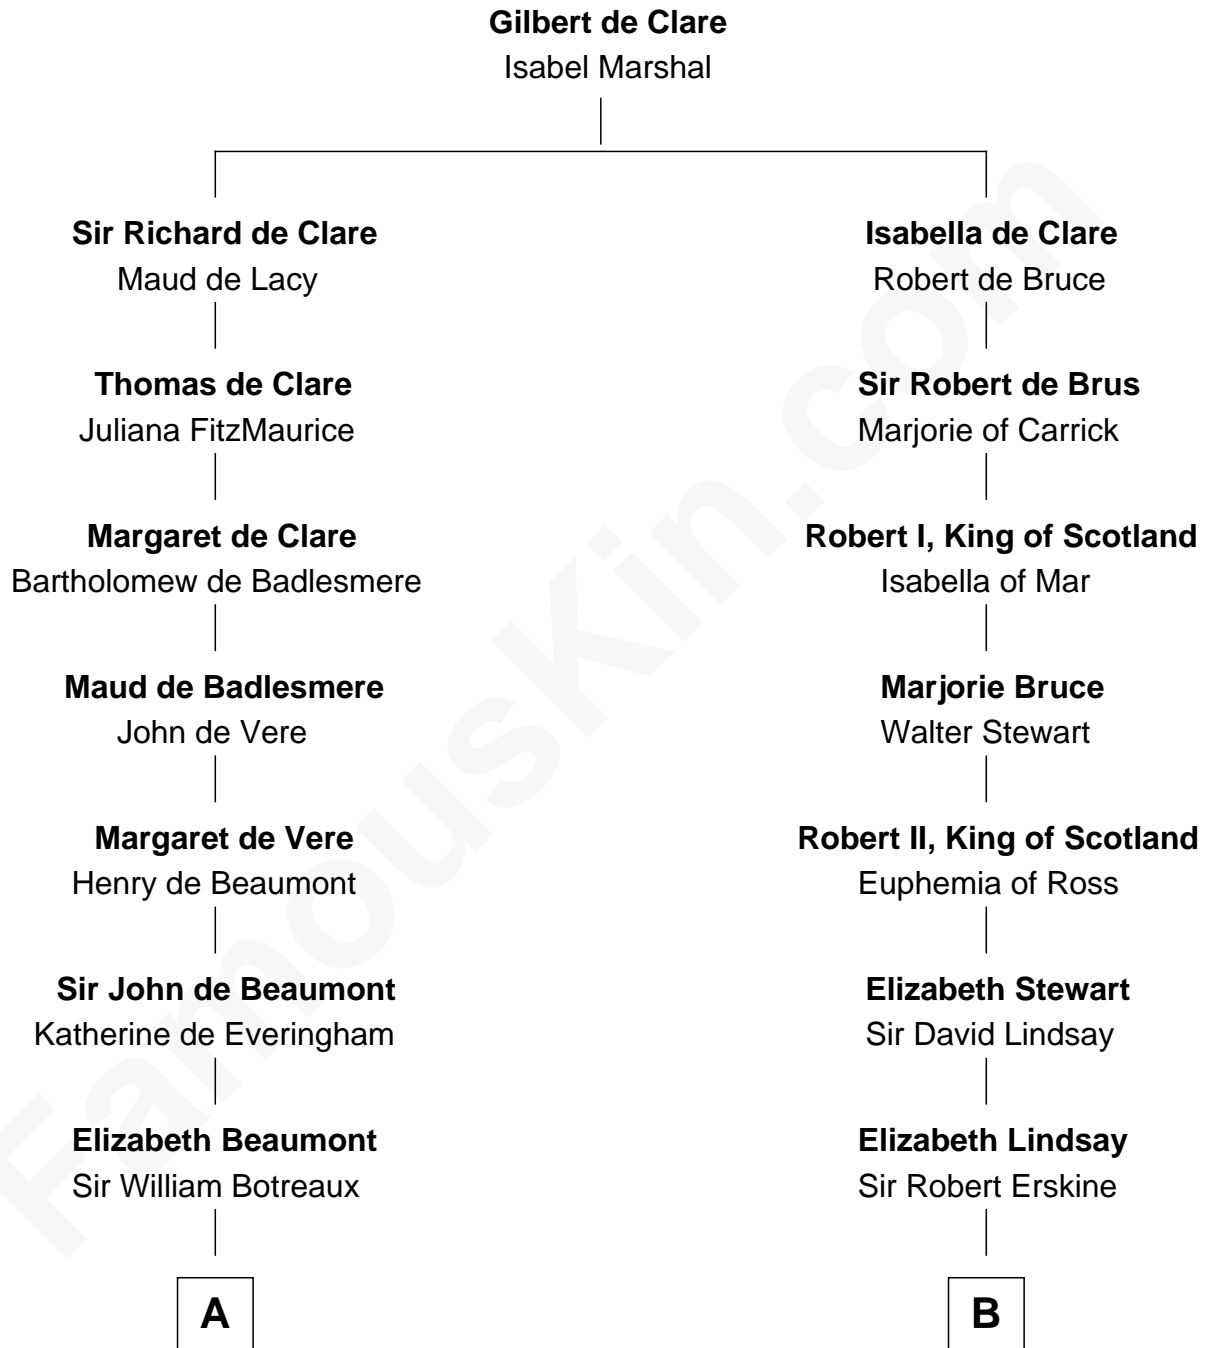

FamousKin.com
Relationship Chart of
Guillermo Billinghurst
31st President of Peru

16th cousin 5 times removed of
Philip Livingston
Signer of the Declaration of Independence

C

Lettice Woodroffe

William Billinghurst

Rev. William Billinghurst

Catharine Bellas

Robert Billinghurst

Maria Francisca Agrelo

Guillermo Eugenio Billinghurst

Belisaria Angulo

Guillermo Billinghurst

31st President of Peru