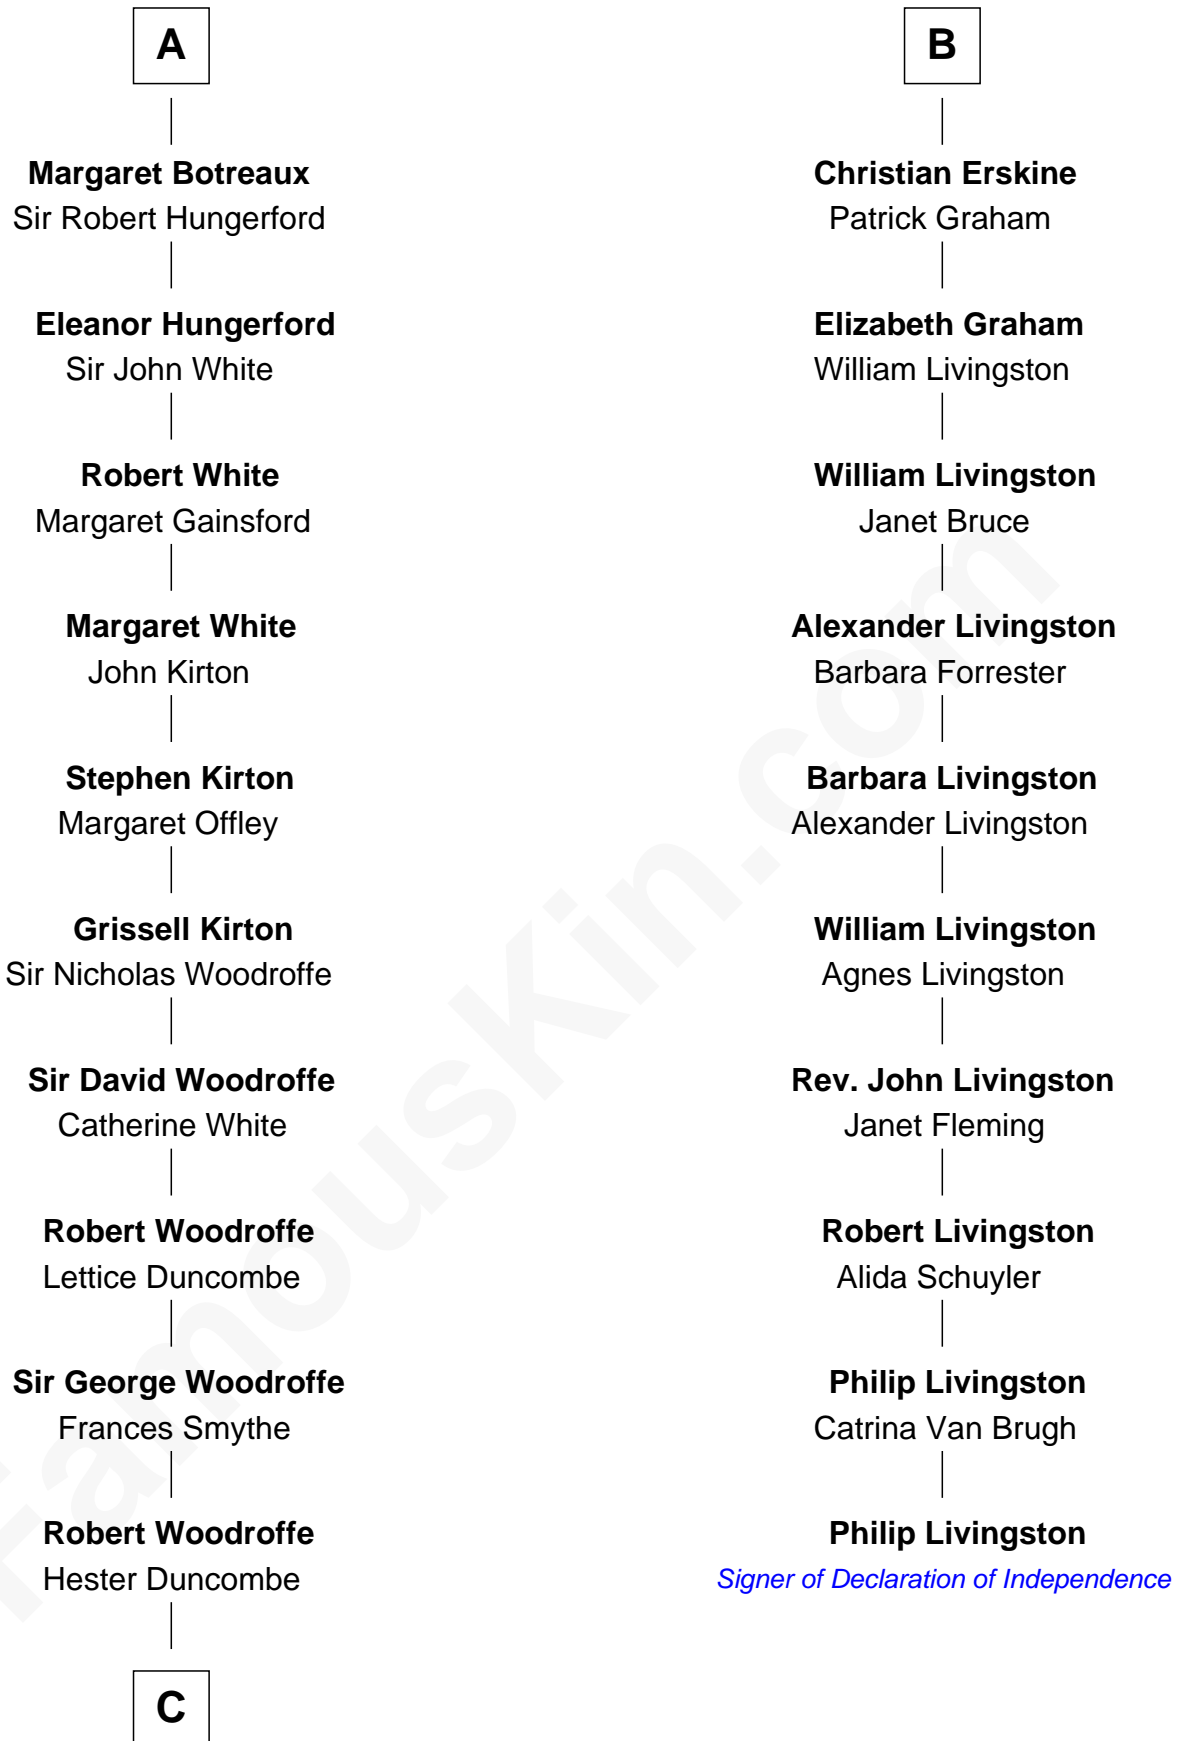

FamousKin.com
Relationship Chart of
Guillermo Billinghurst
31st President of Peru

16th cousin 5 times removed of
Philip Livingston
Signer of the Declaration of Independence

C

Lettice Woodroffe

William Billinghurst