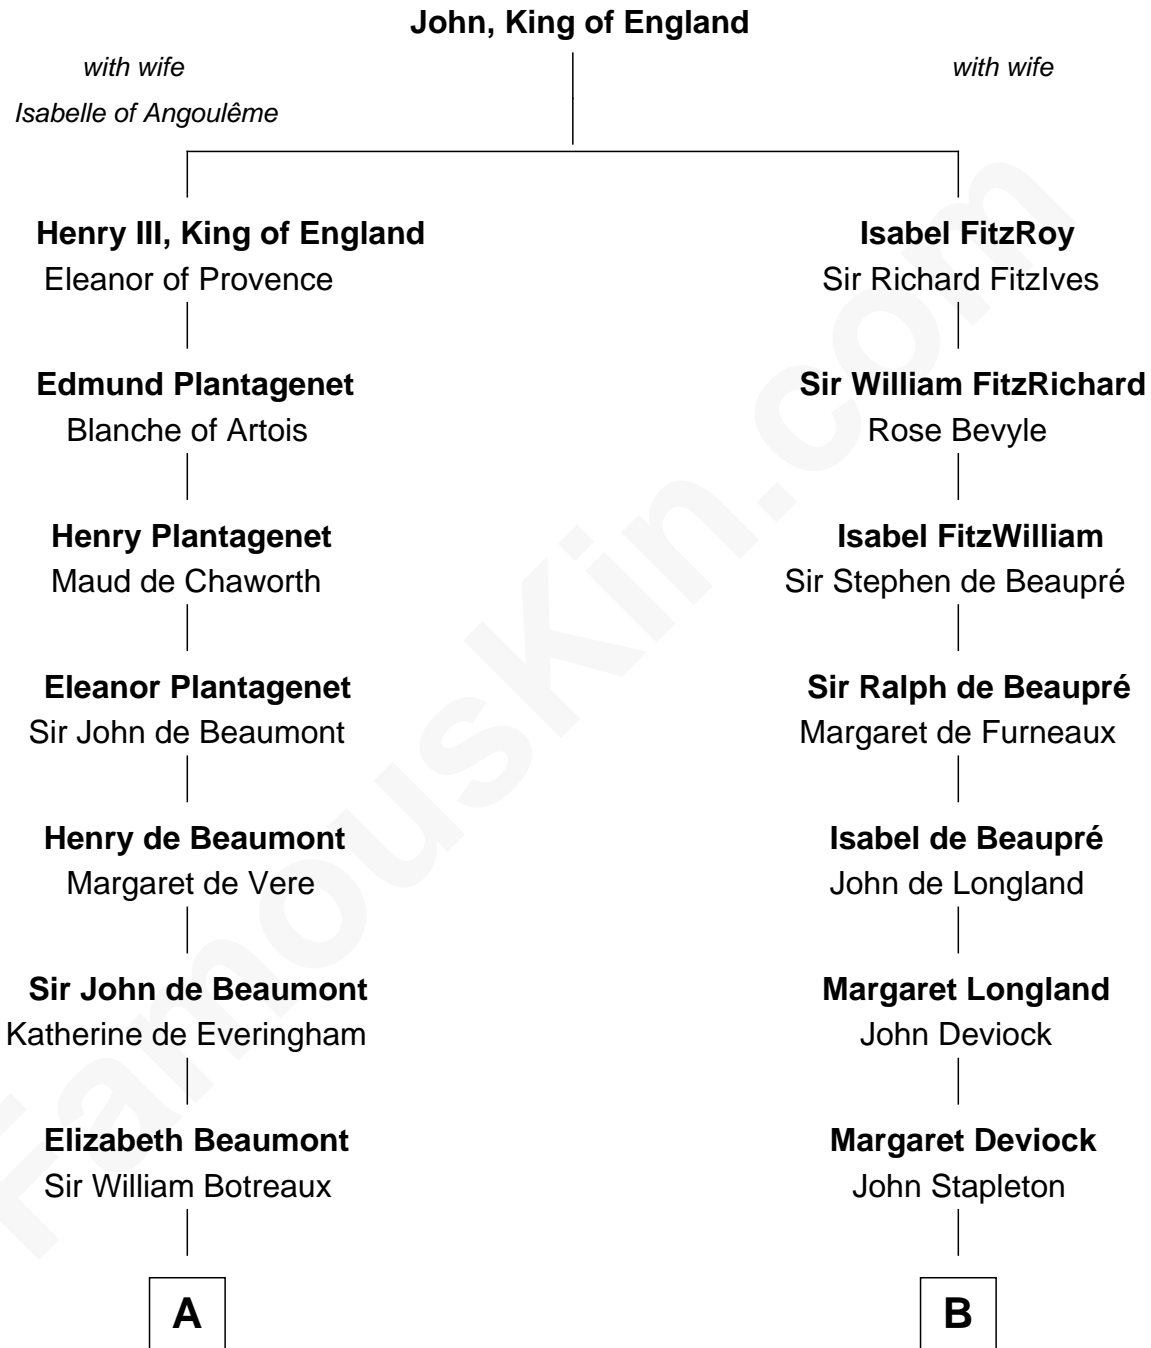

FamousKin.com
Relationship Chart of
Guillermo Billinghurst
31st President of Peru

19th cousin 2 times removed of
Abraham Baldwin
Signer of the U.S. Constitution

C

Lettice Woodroffe

William Billinghurst

Rev. William Billinghurst

Catharine Bellas

Robert Billinghurst

Maria Francisca Agrelo

Guillermo Eugenio Billinghurst

Belisaria Angulo

Guillermo Billinghurst

31st President of Peru

D

Timothy Baldwin

Bathsheba Stone

Michael Baldwin

Lucy Dudley

Abraham Baldwin

Signer of the U.S. Constitution