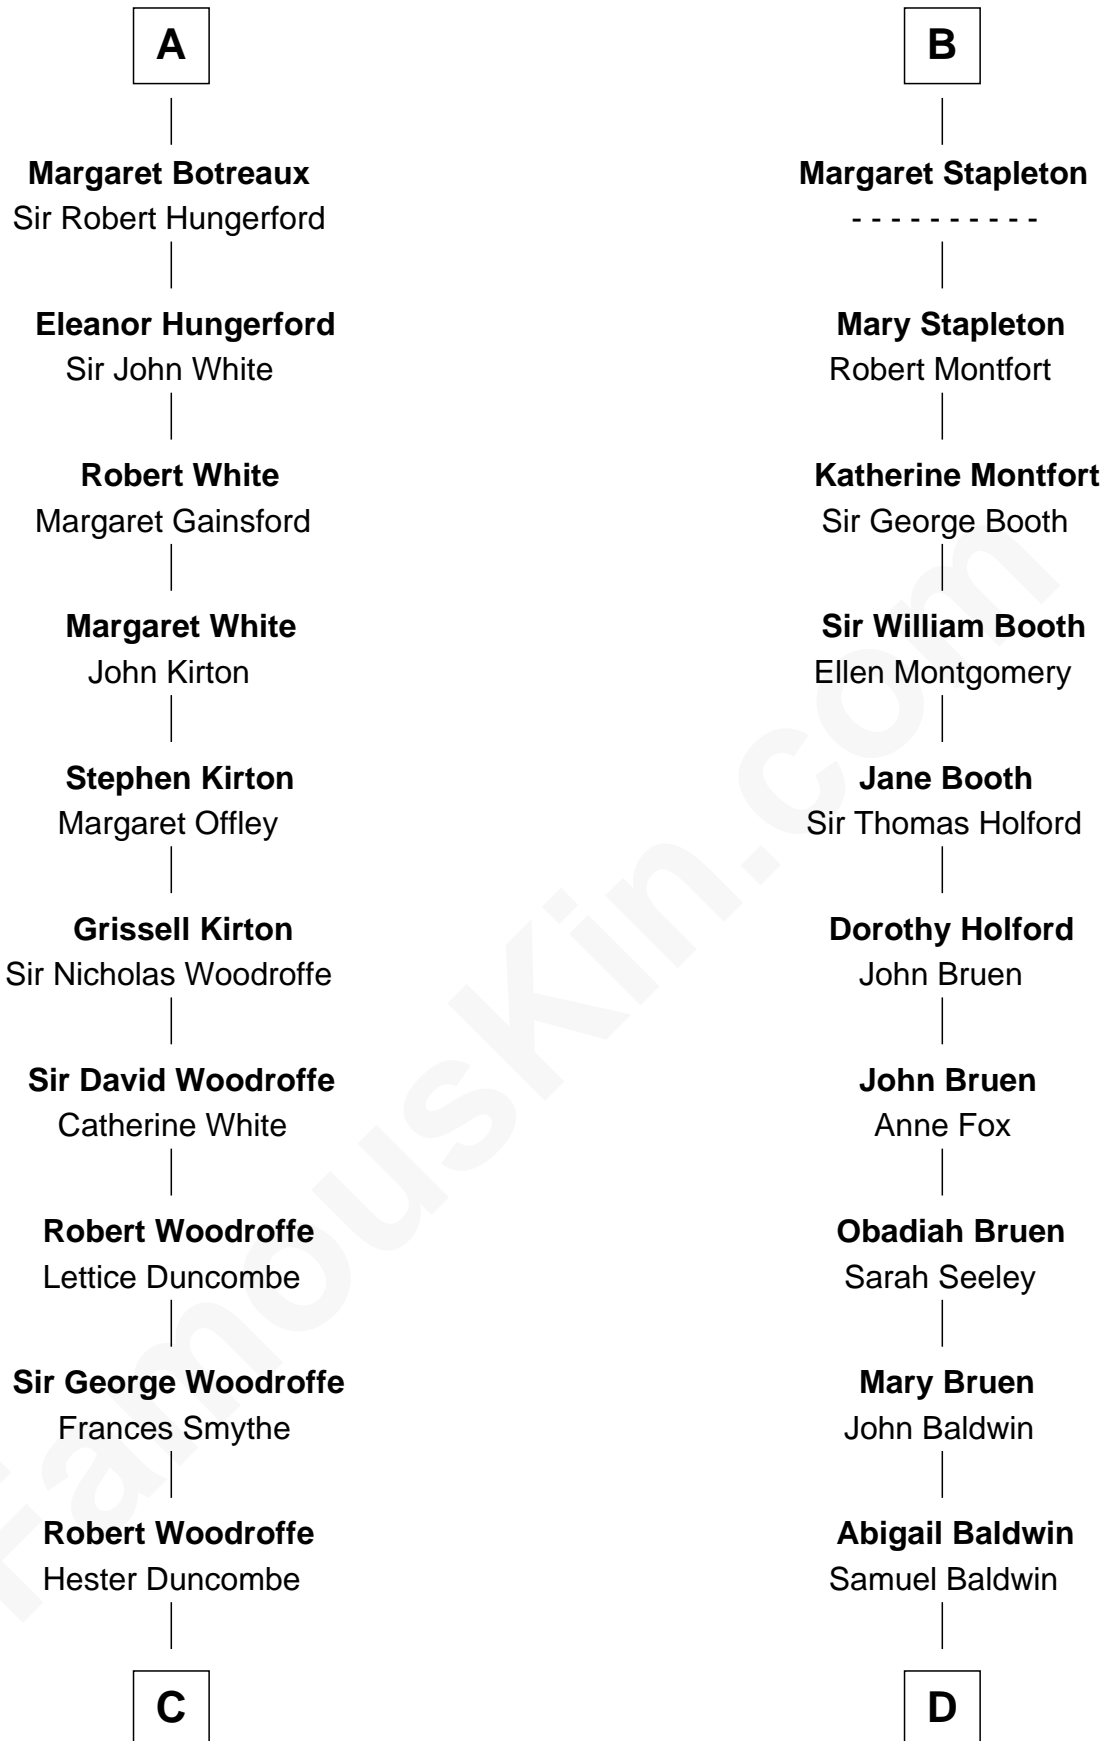

FamousKin.com
Relationship Chart of
Guillermo Billinghurst
31st President of Peru

19th cousin 2 times removed of
Abraham Baldwin
Signer of the U.S. Constitution

C

Lettice Woodroffe

William Billinghurst

Rev. William Billinghurst

Catharine Bellas

Robert Billinghurst

Maria Francisca Agrelo

Guillermo Eugenio Billinghurst

Belisaria Angulo

Guillermo Billinghurst

31st President of Peru

D

Timothy Baldwin

Bathsheba Stone

Michael Baldwin

Lucy Dudley

Abraham Baldwin

Signer of the U.S. Constitution