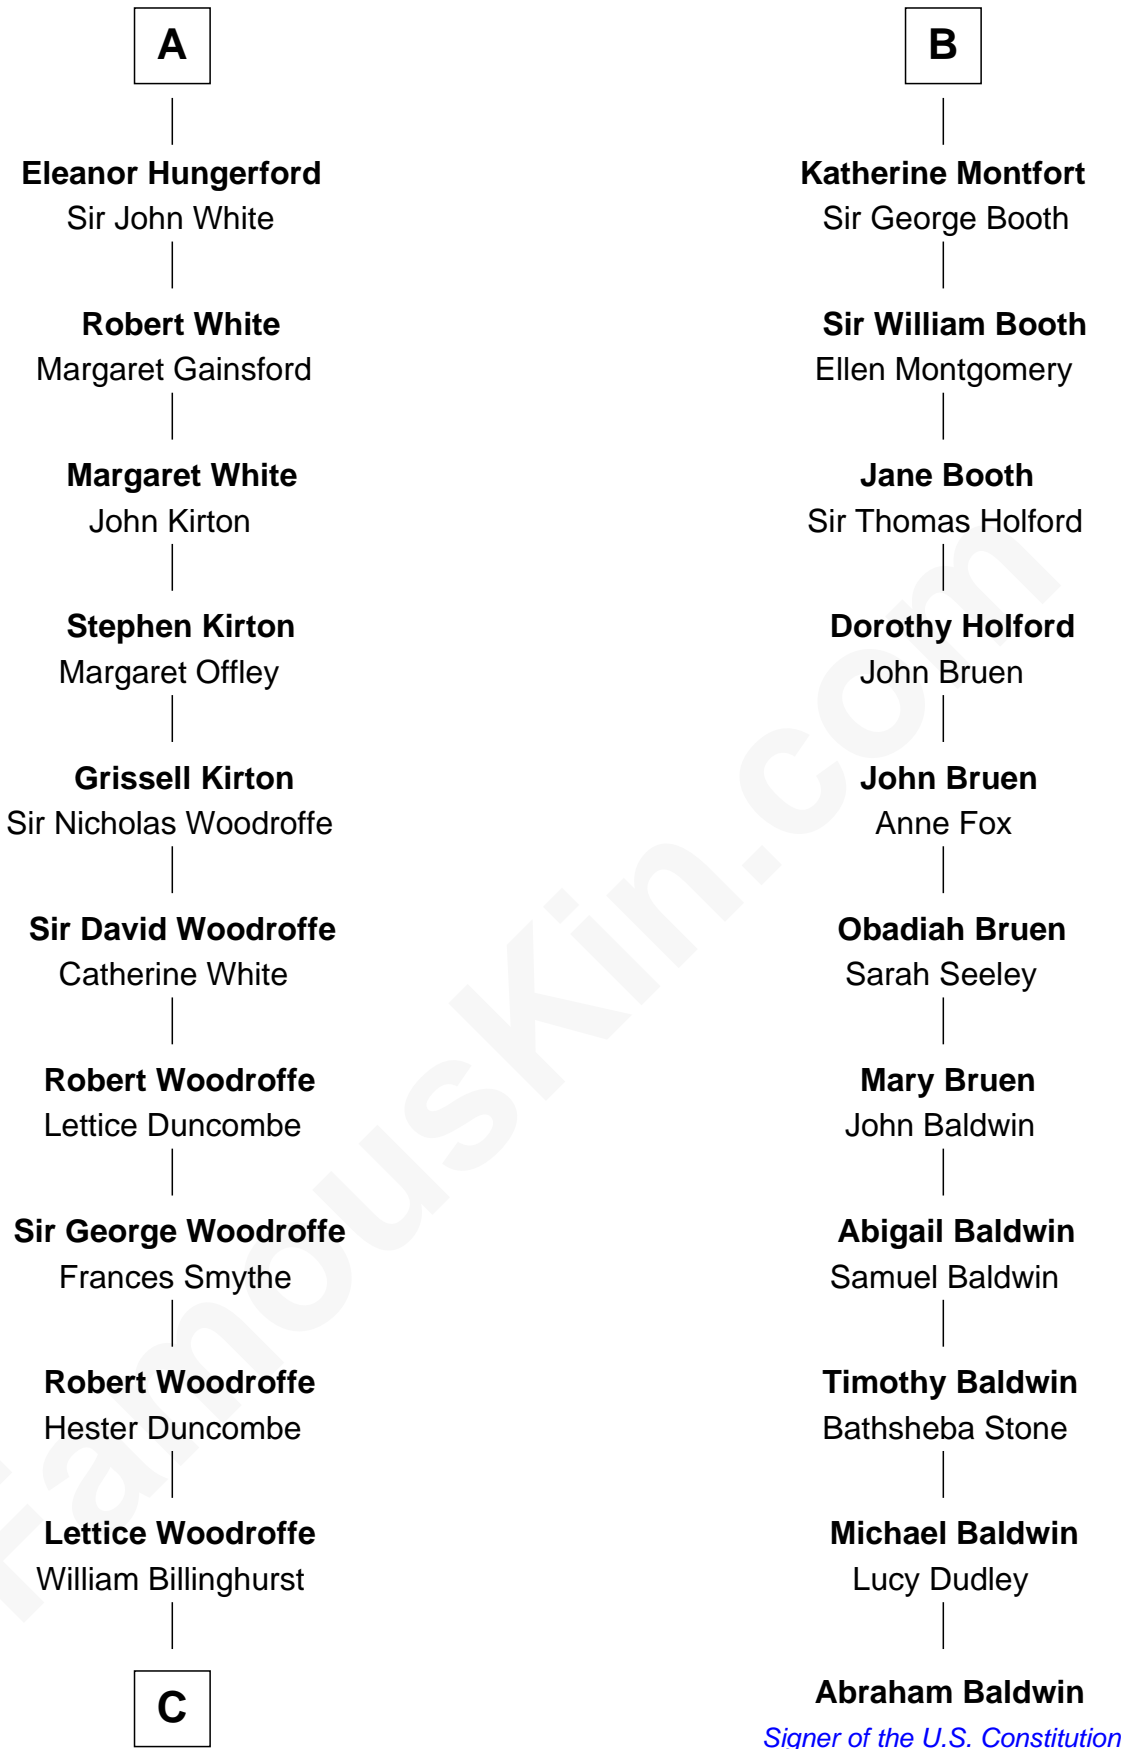

## Relationship Chart of

### Guillermo Billinghurst

31st President of Peru

17th cousin 3 times removed of

### Abraham Baldwin

Signer of the U.S. Constitution

**C**

Rev. William Billinghurst

Catharine Bellas

Robert Billinghurst

Maria Francisca Agrelo

Guillermo Eugenio Billinghurst