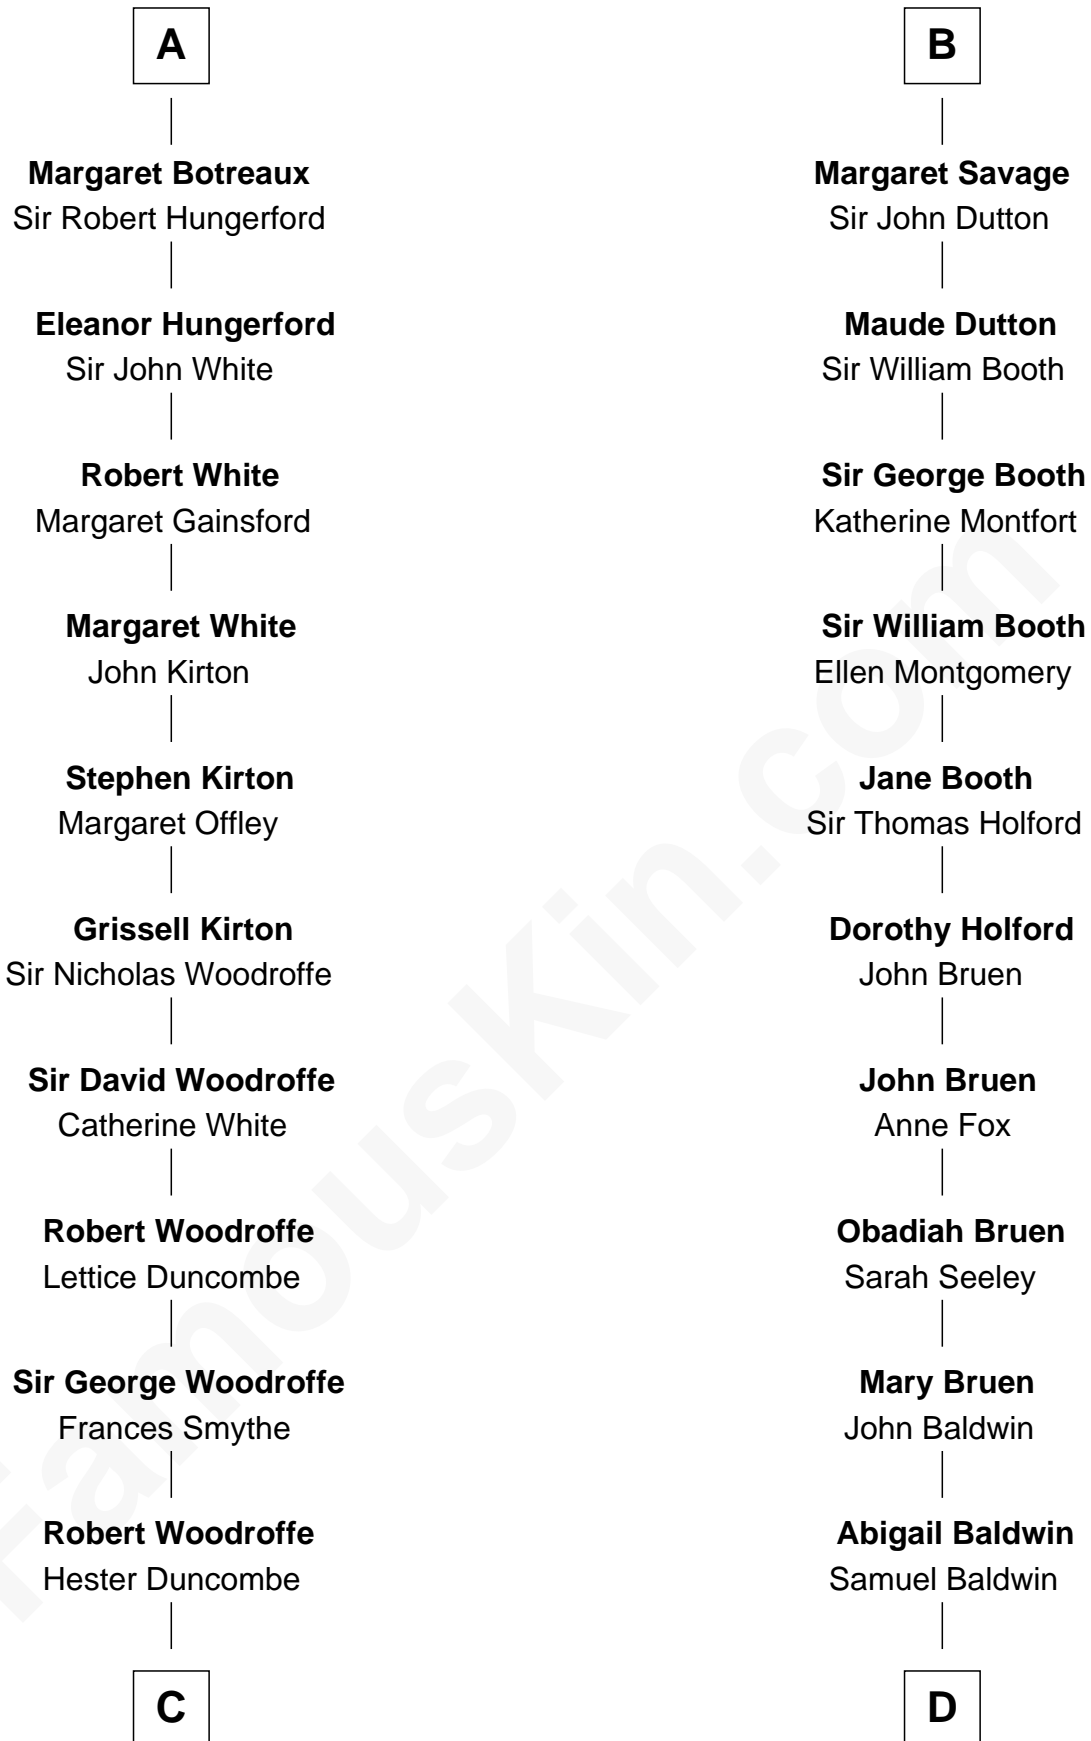

FamousKin.com
Relationship Chart of
Guillermo Billinghurst
31st President of Peru

19th cousin 2 times removed of
Abraham Baldwin
Signer of the U.S. Constitution

C

Lettice Woodroffe

William Billinghurst

Rev. William Billinghurst

Catharine Bellas

Robert Billinghurst

Maria Francisca Agrelo

Guillermo Eugenio Billinghurst

Belisaria Angulo

Guillermo Billinghurst

31st President of Peru

D

Timothy Baldwin

Bathsheba Stone

Michael Baldwin

Lucy Dudley

Abraham Baldwin

Signer of the U.S. Constitution