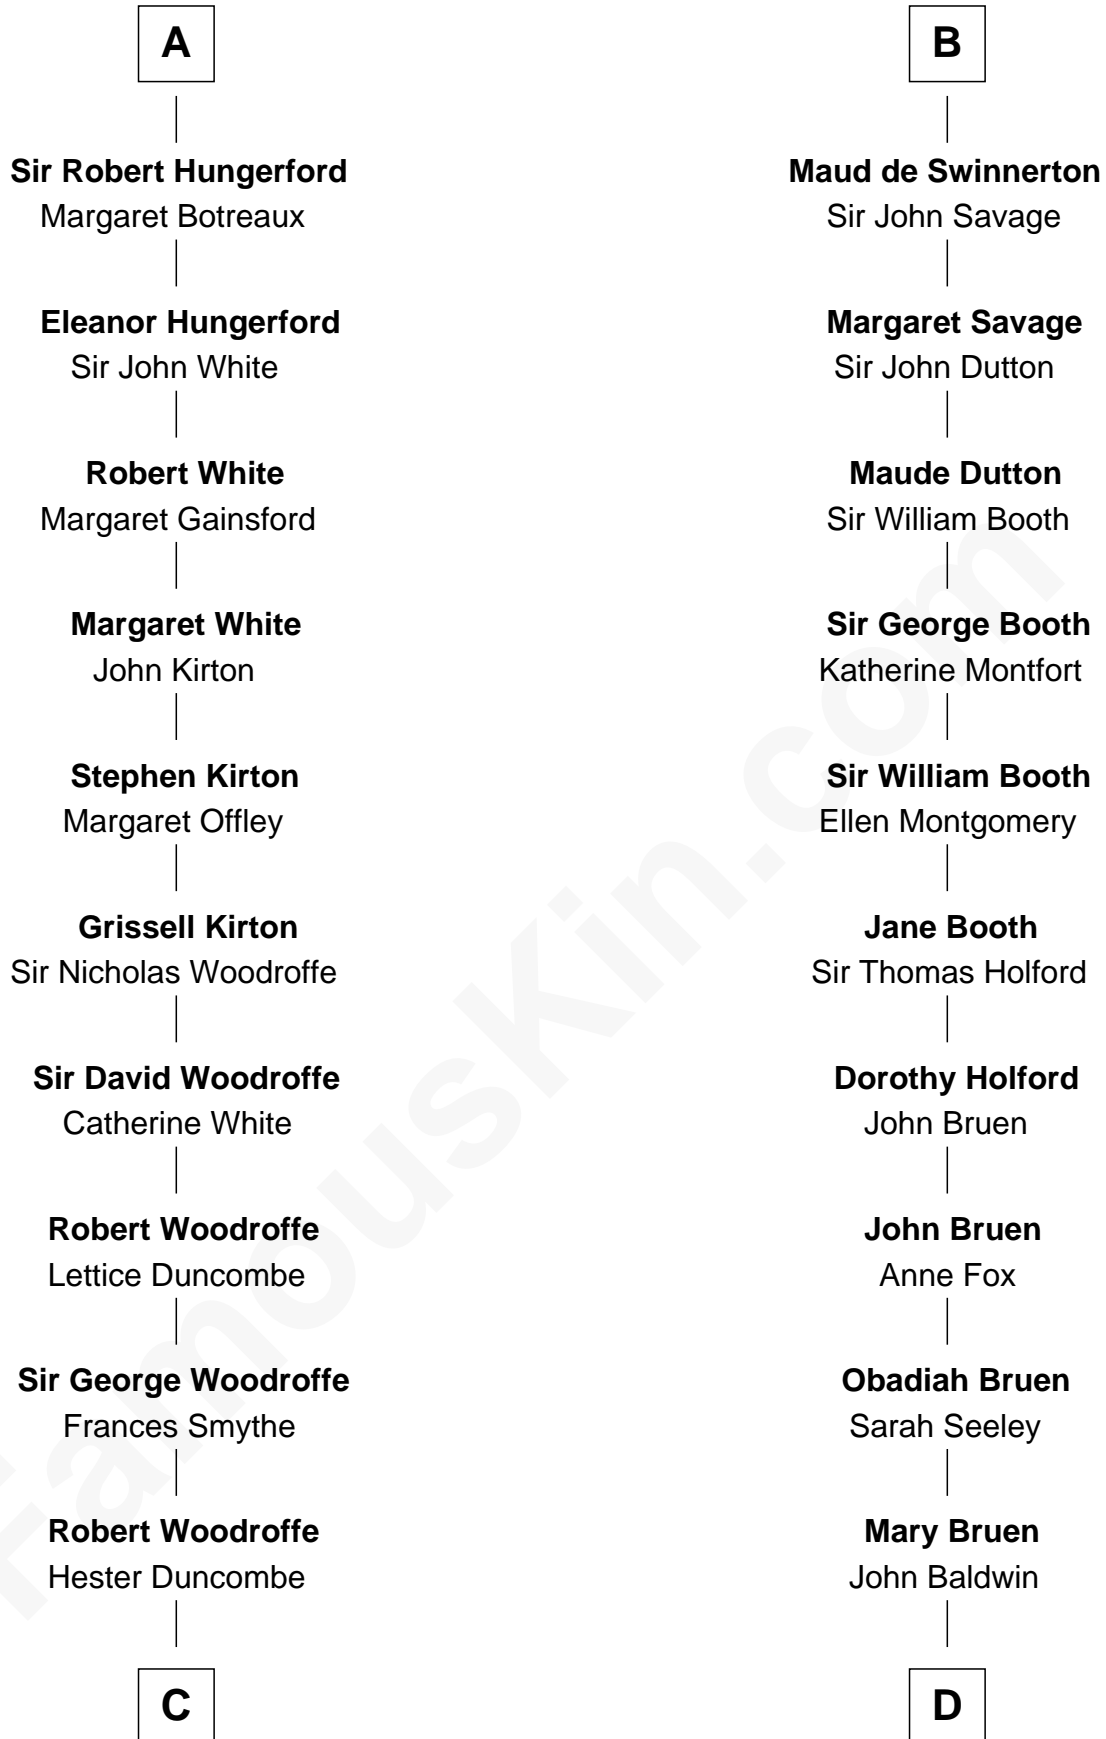

FamousKin.com

Relationship Chart of

Guillermo Billinghurst

31st President of Peru

20th cousin 1 time removed of

Abraham Baldwin

Signer of the U.S. Constitution

C