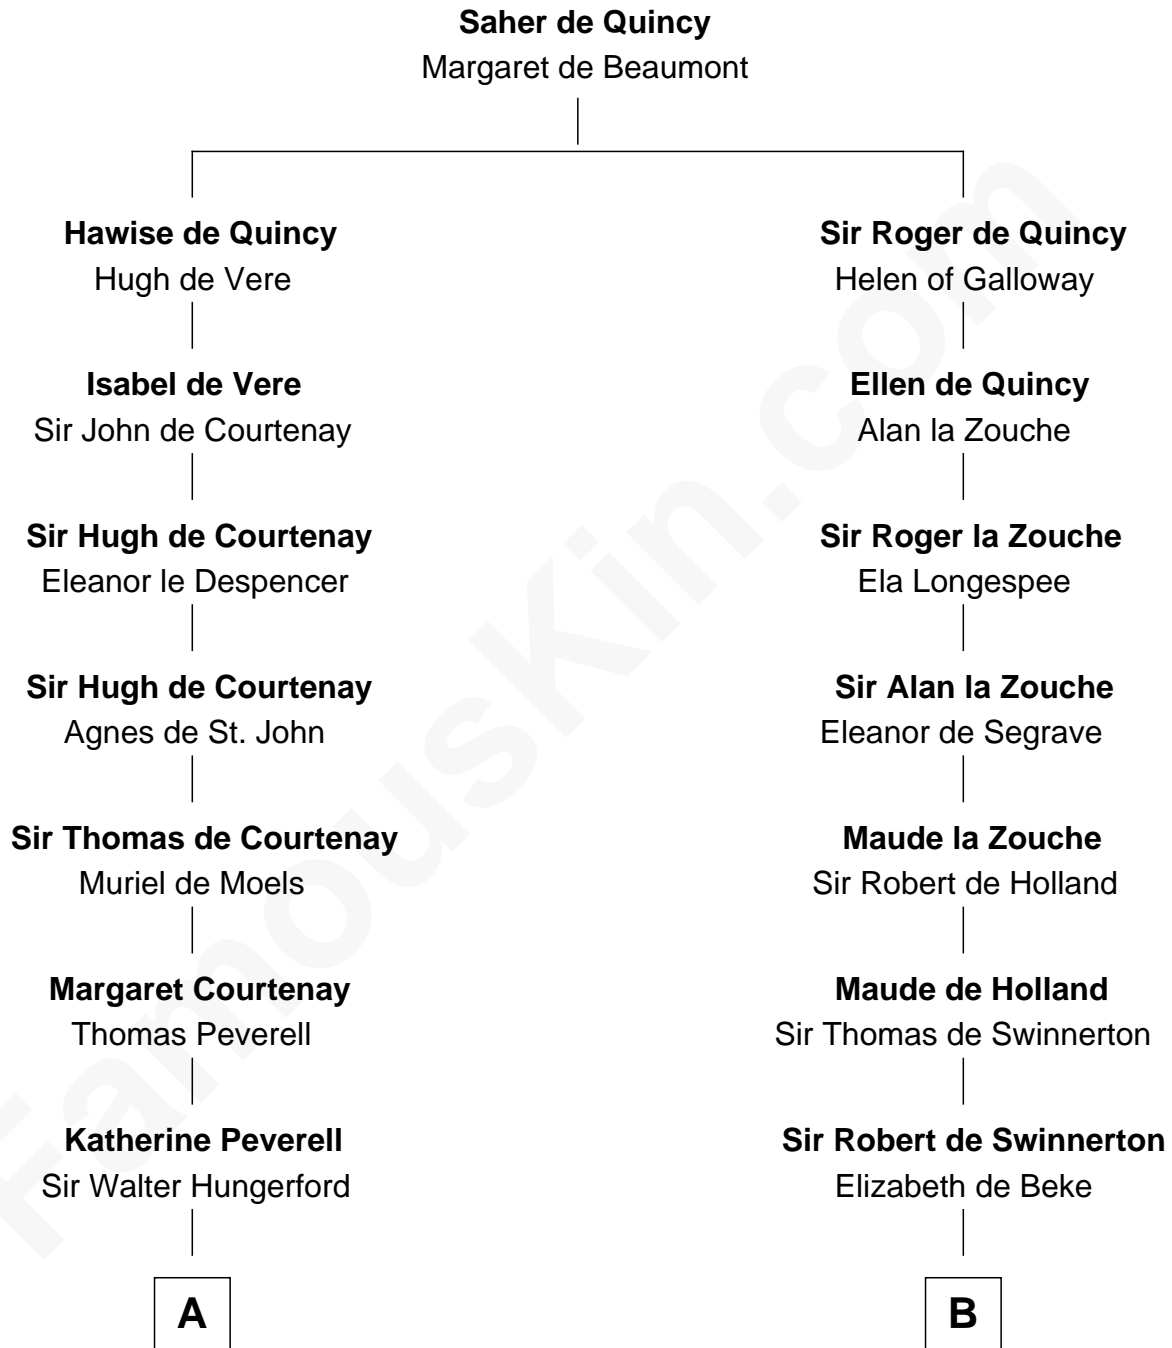

FamousKin.com

Relationship Chart of

Guillermo Billinghurst

31st President of Peru

20th cousin 1 time removed of

Abraham Baldwin

Signer of the U.S. Constitution

C

Lettice Woodroffe

William Billinghurst

Rev. William Billinghurst

Catharine Bellas

Robert Billinghurst

Maria Francisca Agrelo

Guillermo Eugenio Billinghurst

Belisaria Angulo

Guillermo Billinghurst

31st President of Peru

D

Abigail Baldwin

Samuel Baldwin

Timothy Baldwin

Bathsheba Stone

Michael Baldwin