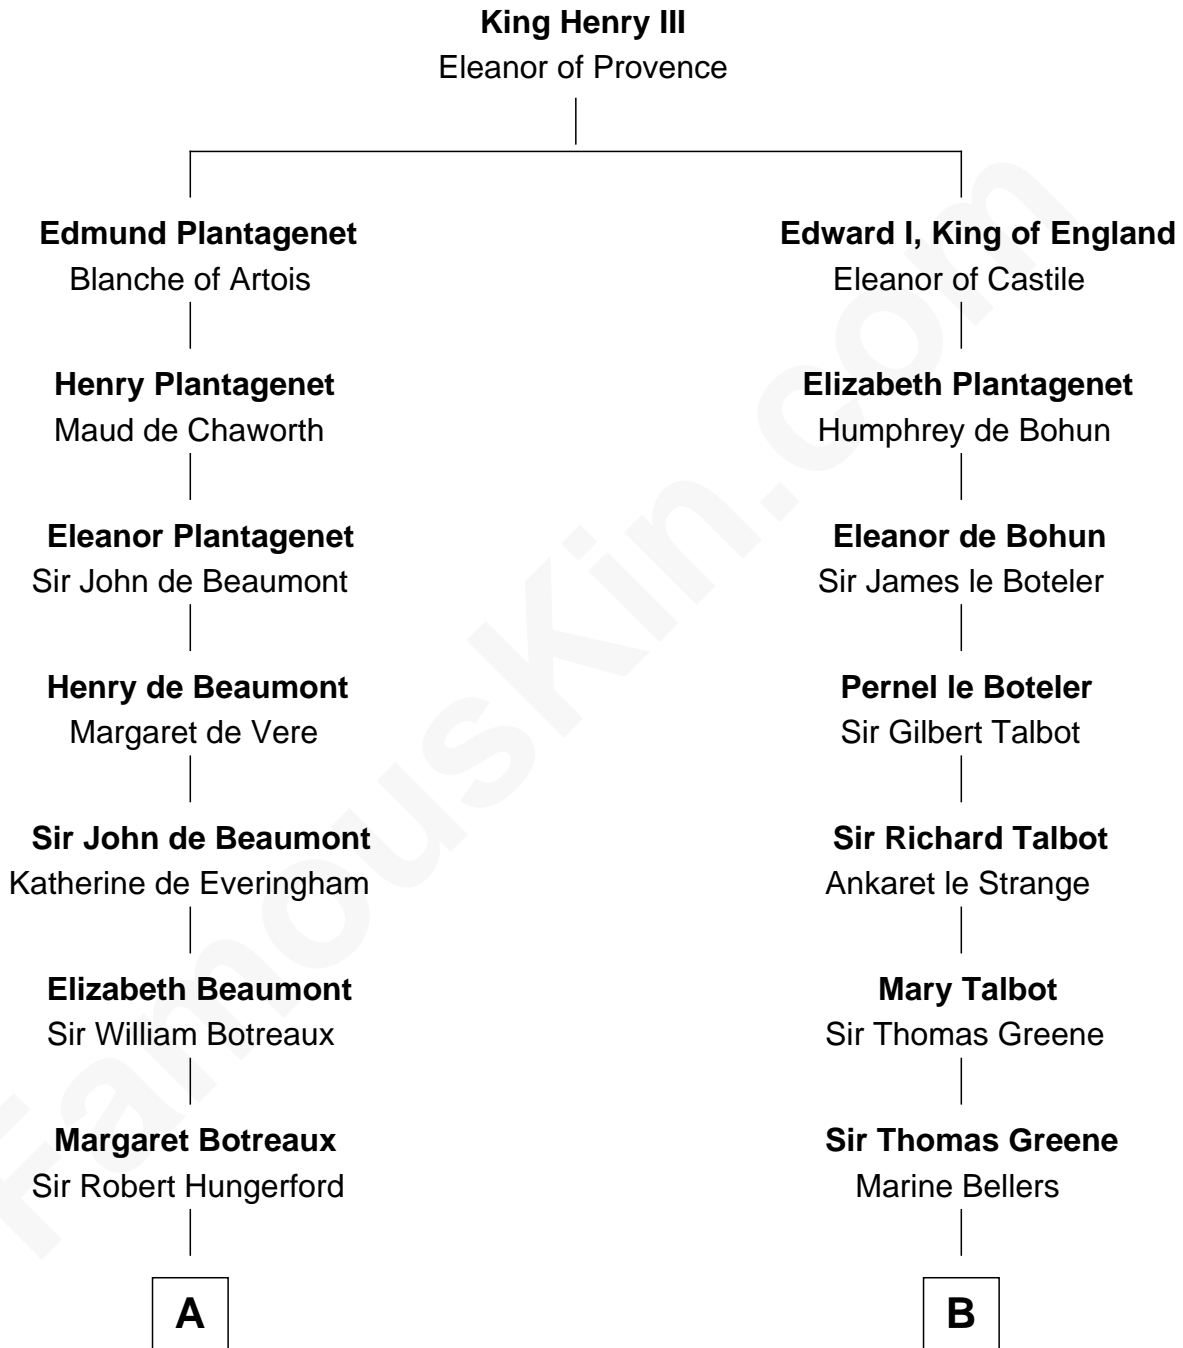

FamousKin.com

Relationship Chart of

Guillermo Billinghurst

31st President of Peru

17th cousin 3 times removed of

Charles Carroll

Signer of the Declaration of Independence

C

Rev. William Billinghurst

Catharine Bellas

Robert Billinghurst

Maria Francisca Agrelo

Guillermo Eugenio Billinghurst

Belisaria Angulo

Guillermo Billinghurst

31st President of Peru