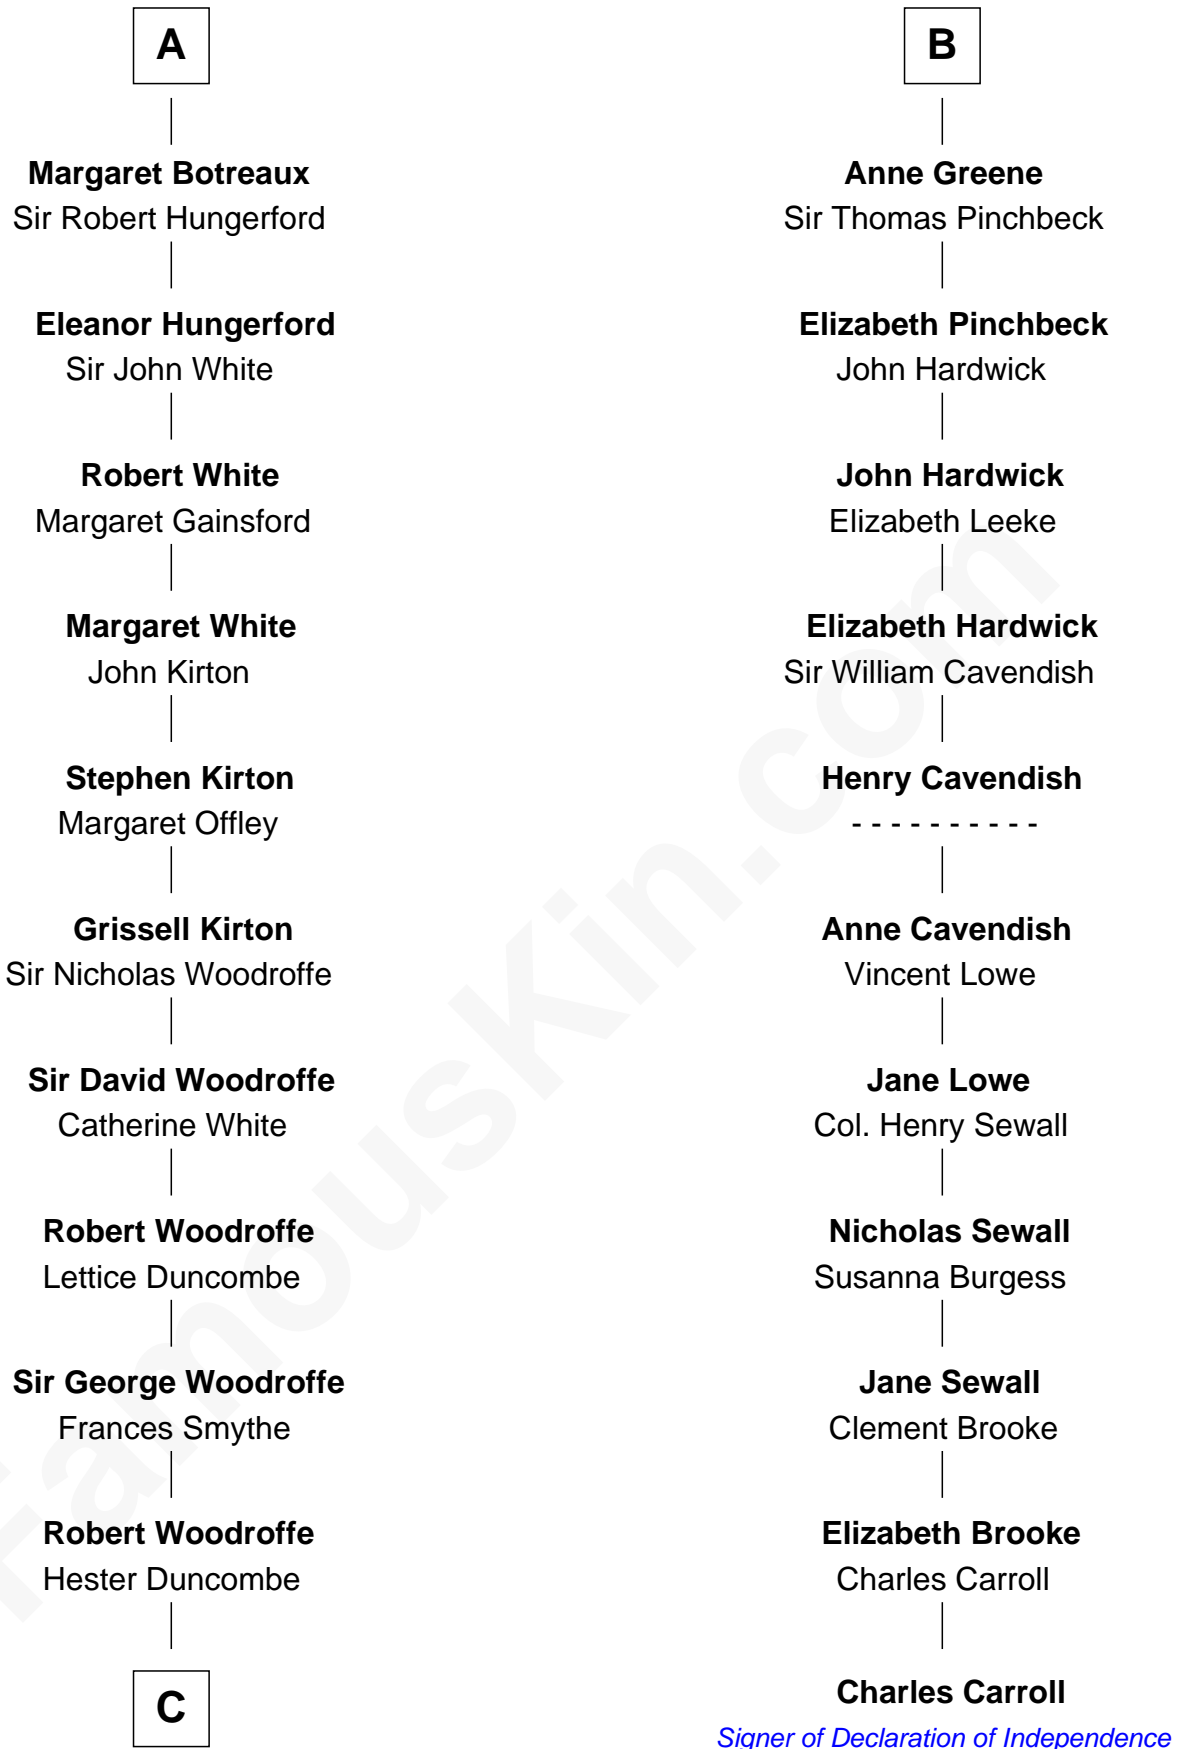

FamousKin.com
Relationship Chart of
Guillermo Billinghurst
31st President of Peru

17th cousin 4 times removed of

Charles Carroll
Signer of the Declaration of Independence

Sir John FitzGeoffrey
 Isabel le Bigod