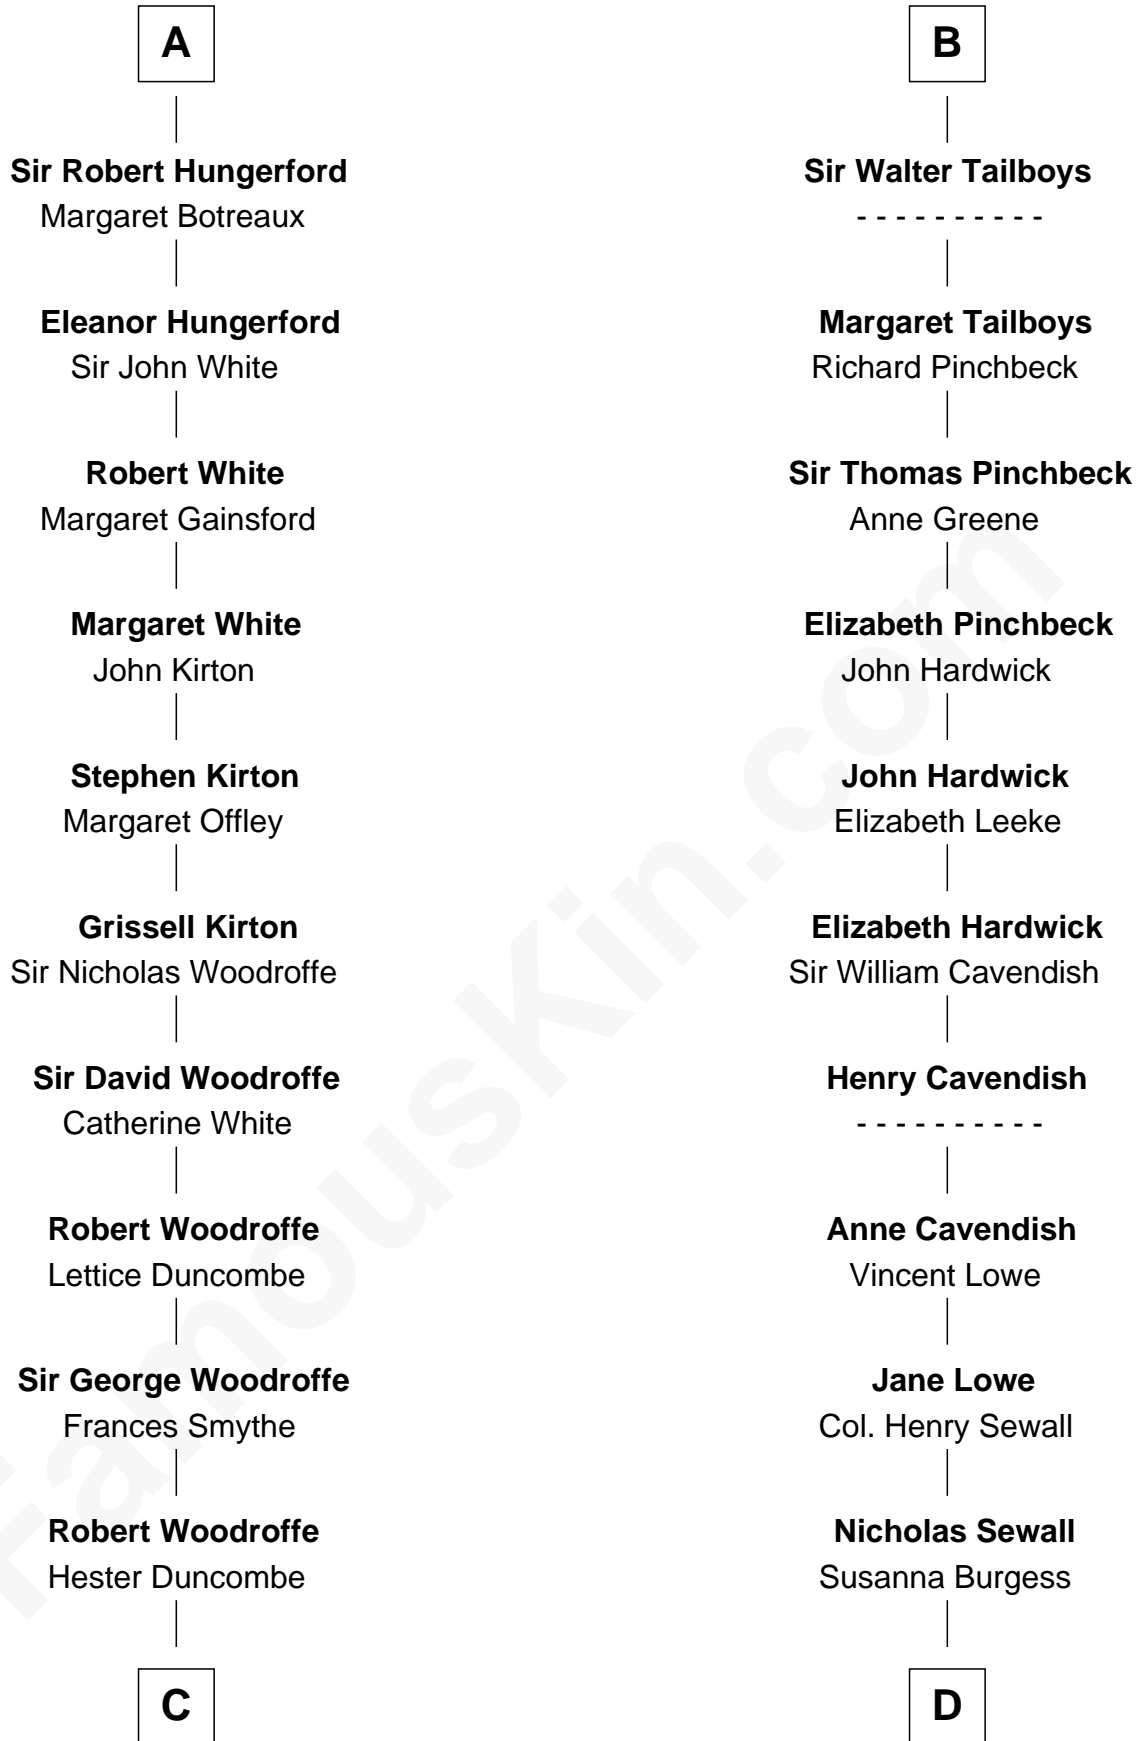

FamousKin.com
Relationship Chart of
Guillermo Billinghurst
31st President of Peru

19th cousin 2 times removed of

Charles Carroll
Signer of the Declaration of Independence

C

Lettice Woodroffe

William Billinghurst

Rev. William Billinghurst

Catharine Bellas

Robert Billinghurst

Maria Francisca Agrelo

Guillermo Eugenio Billinghurst

Belisaria Angulo

Guillermo Billinghurst

31st President of Peru