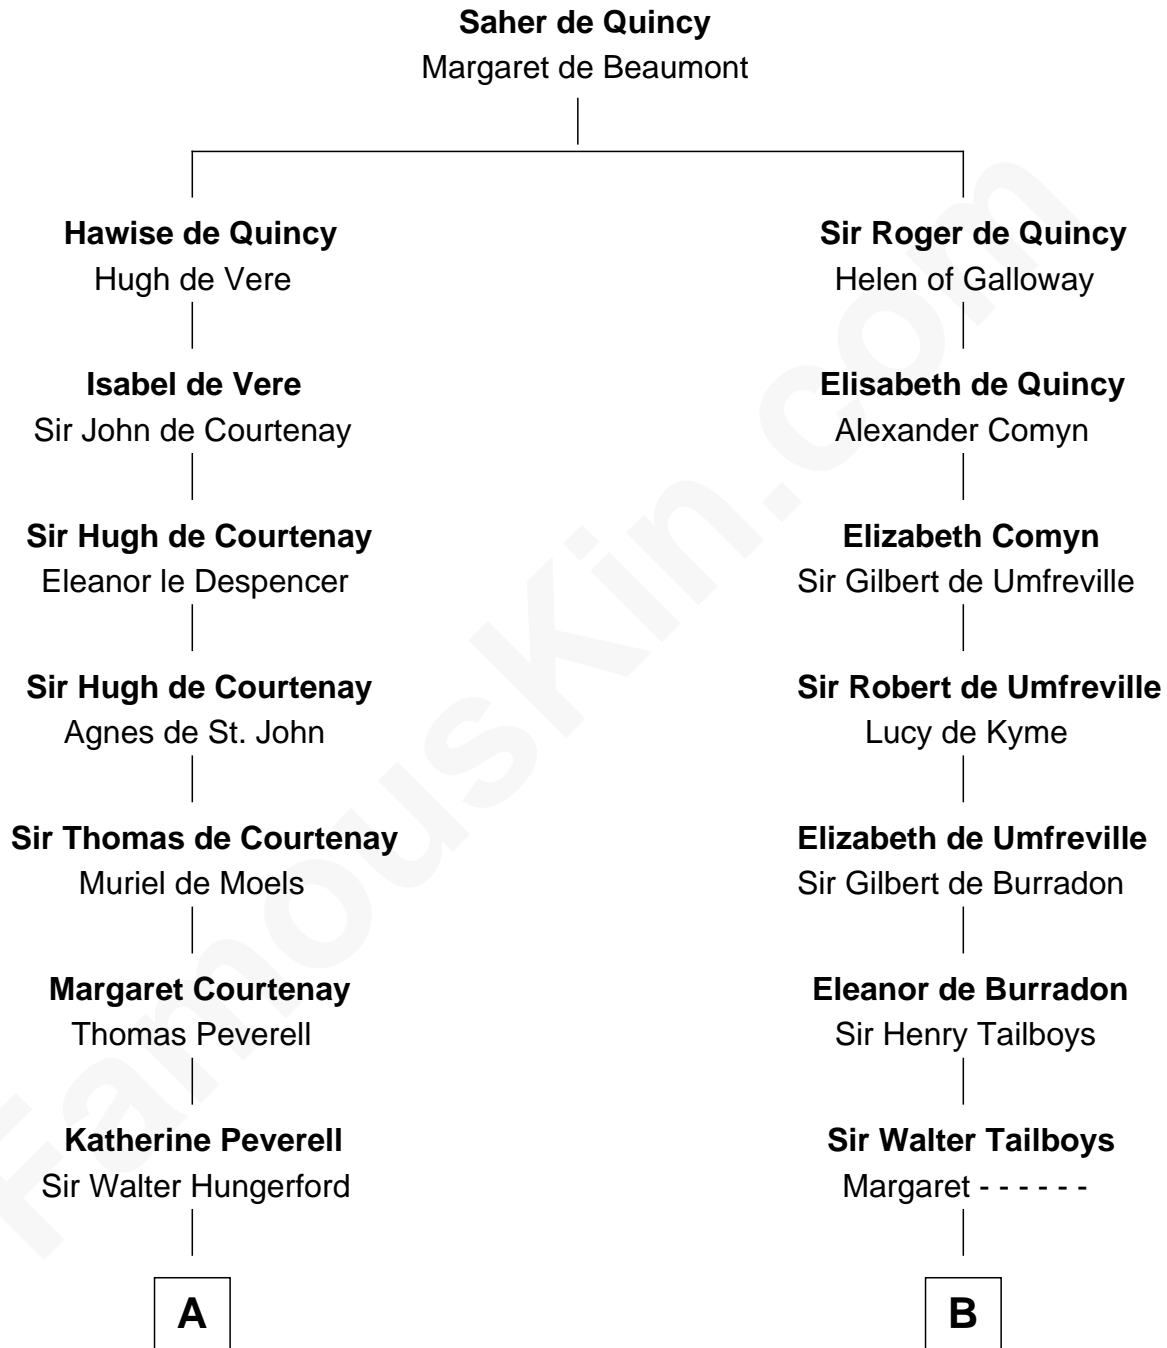

FamousKin.com
Relationship Chart of
Guillermo Billinghurst
31st President of Peru

19th cousin 2 times removed of

Charles Carroll
Signer of the Declaration of Independence

C

Lettice Woodroffe

William Billinghurst

Rev. William Billinghurst

Catharine Bellas

Robert Billinghurst

Maria Francisca Agrelo

Guillermo Eugenio Billinghurst

Belisaria Angulo

Guillermo Billinghurst

31st President of Peru