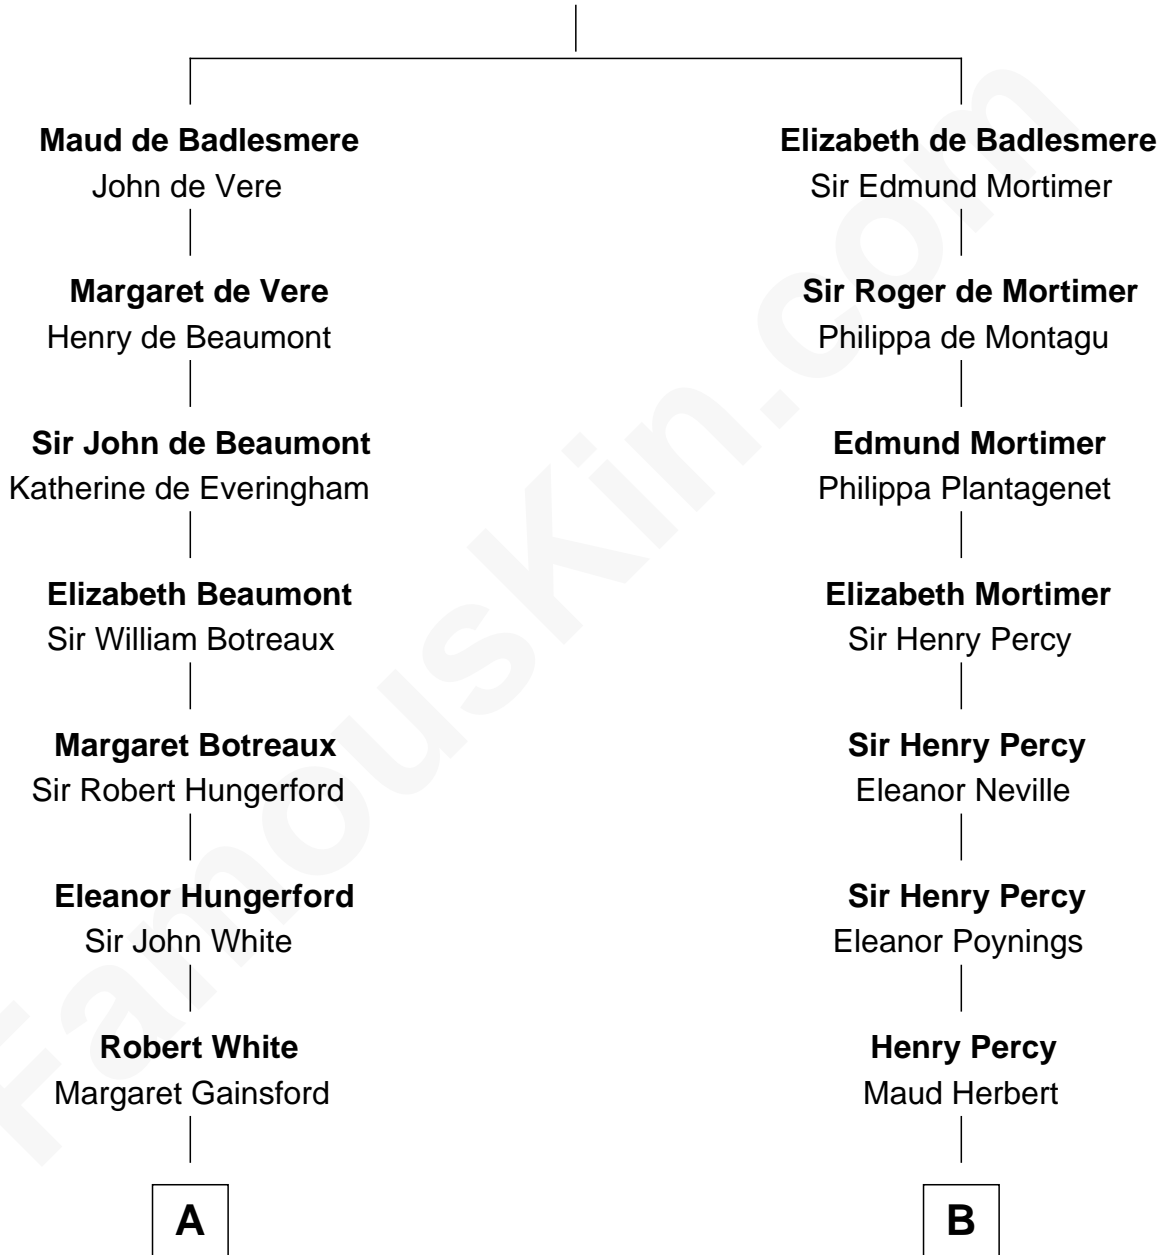

FamousKin.com
Relationship Chart of
Guillermo Billinghurst
31st President of Peru

16th cousin 2 times removed of
Daniel Carroll
Signer of the U.S. Constitution

Bartholomew de Badlesmere
 Margaret de Clare

C

Guillermo Eugenio Billinghurst

Belisaria Angulo

Guillermo Billinghurst

31st President of Peru

FamousKin.com