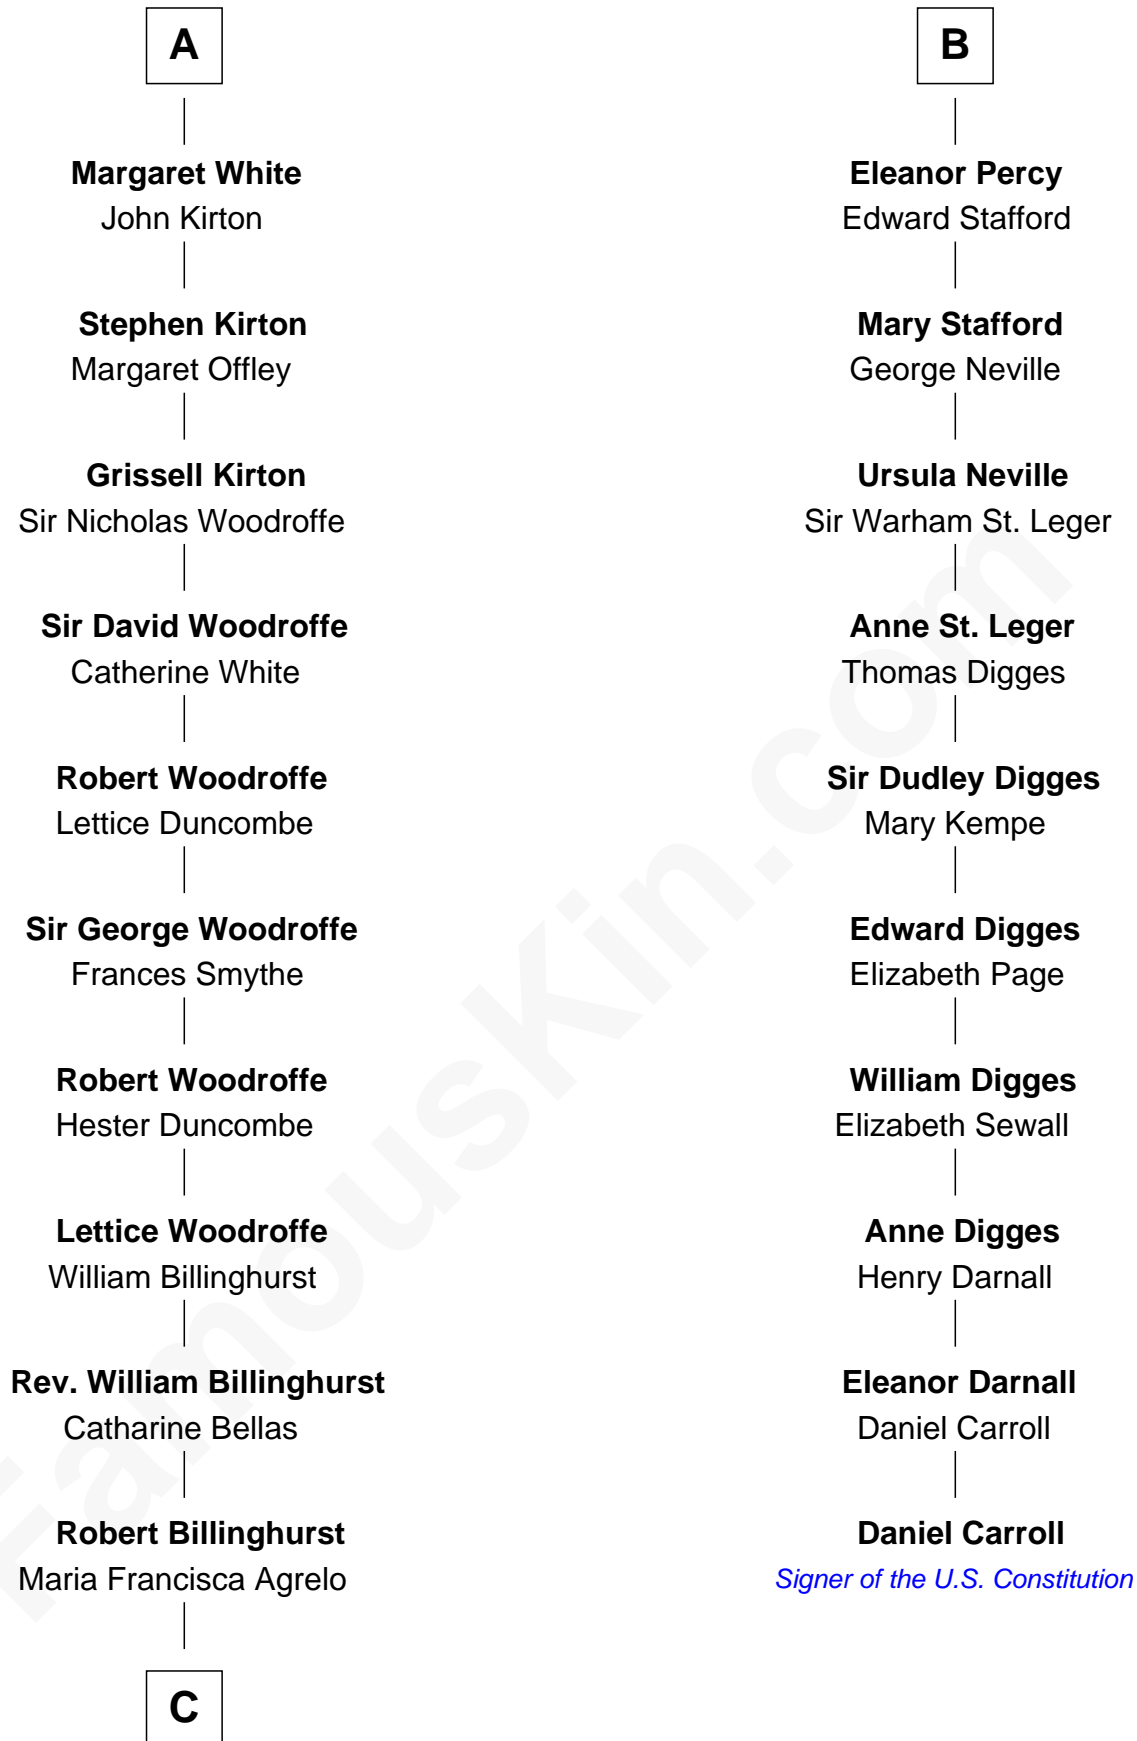

FamousKin.com
Relationship Chart of
Guillermo Billinghurst
31st President of Peru

16th cousin 2 times removed of
Daniel Carroll
Signer of the U.S. Constitution

Bartholomew de Badlesmere
 Margaret de Clare

C

Guillermo Eugenio Billinghurst

Belisaria Angulo

Guillermo Billinghurst

31st President of Peru

FamousKin.com