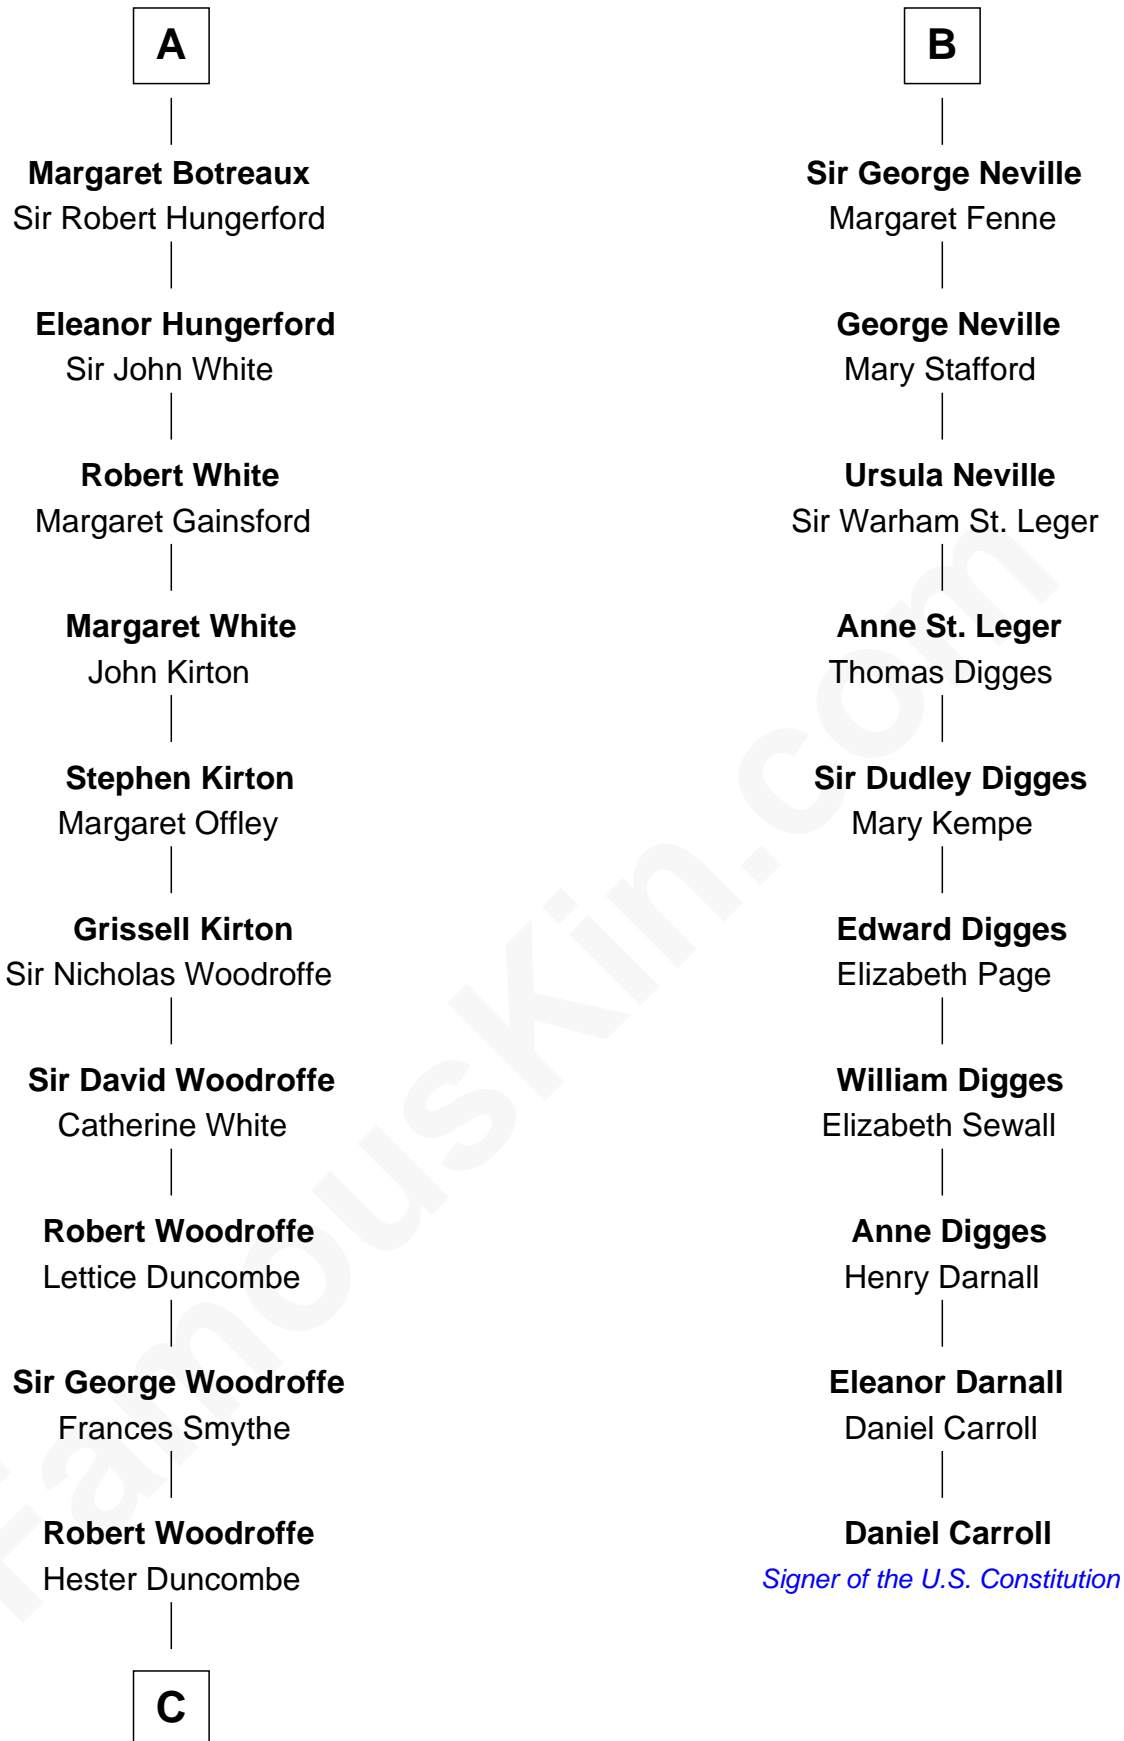

FamousKin.com

Relationship Chart of

Guillermo Billinghurst

31st President of Peru

16th cousin 5 times removed of

Daniel Carroll

Signer of the U.S. Constitution

C

Lettice Woodroffe

William Billinghurst

Rev. William Billinghurst

Catharine Bellas

Robert Billinghurst

Maria Francisca Agrelo

Guillermo Eugenio Billinghurst

Belisaria Angulo