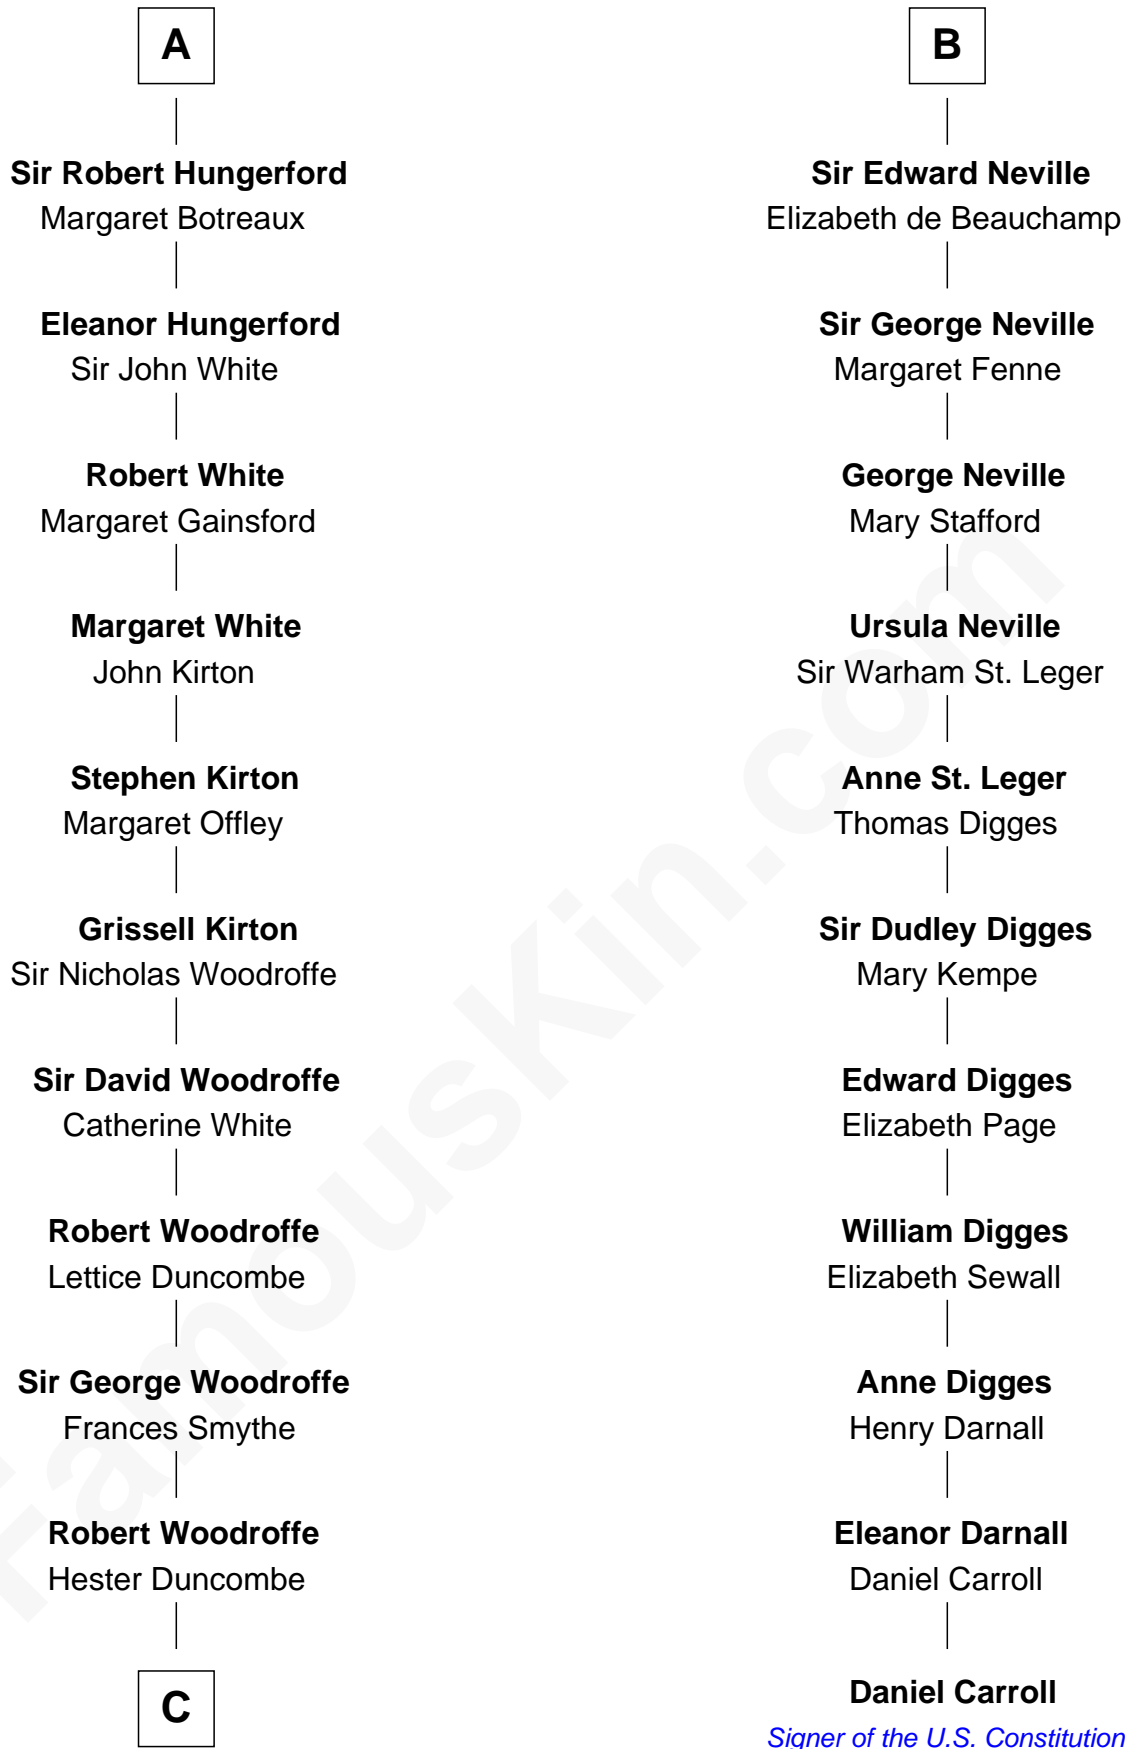

**FamousKin.com**  
**Relationship Chart of**  
**Guillermo Billinghurst**  
*31st President of Peru*

**17th cousin 4 times removed of**  
**Daniel Carroll**  
*Signer of the U.S. Constitution*

**C**

**Lettice Woodroffe**

William Billinghurst

**Rev. William Billinghurst**

Catharine Bellas

**Robert Billinghurst**

Maria Francisca Agrelo

**Guillermo Eugenio Billinghurst**

Belisaria Angulo

**Guillermo Billinghurst**

*31st President of Peru*

FamousKin.com