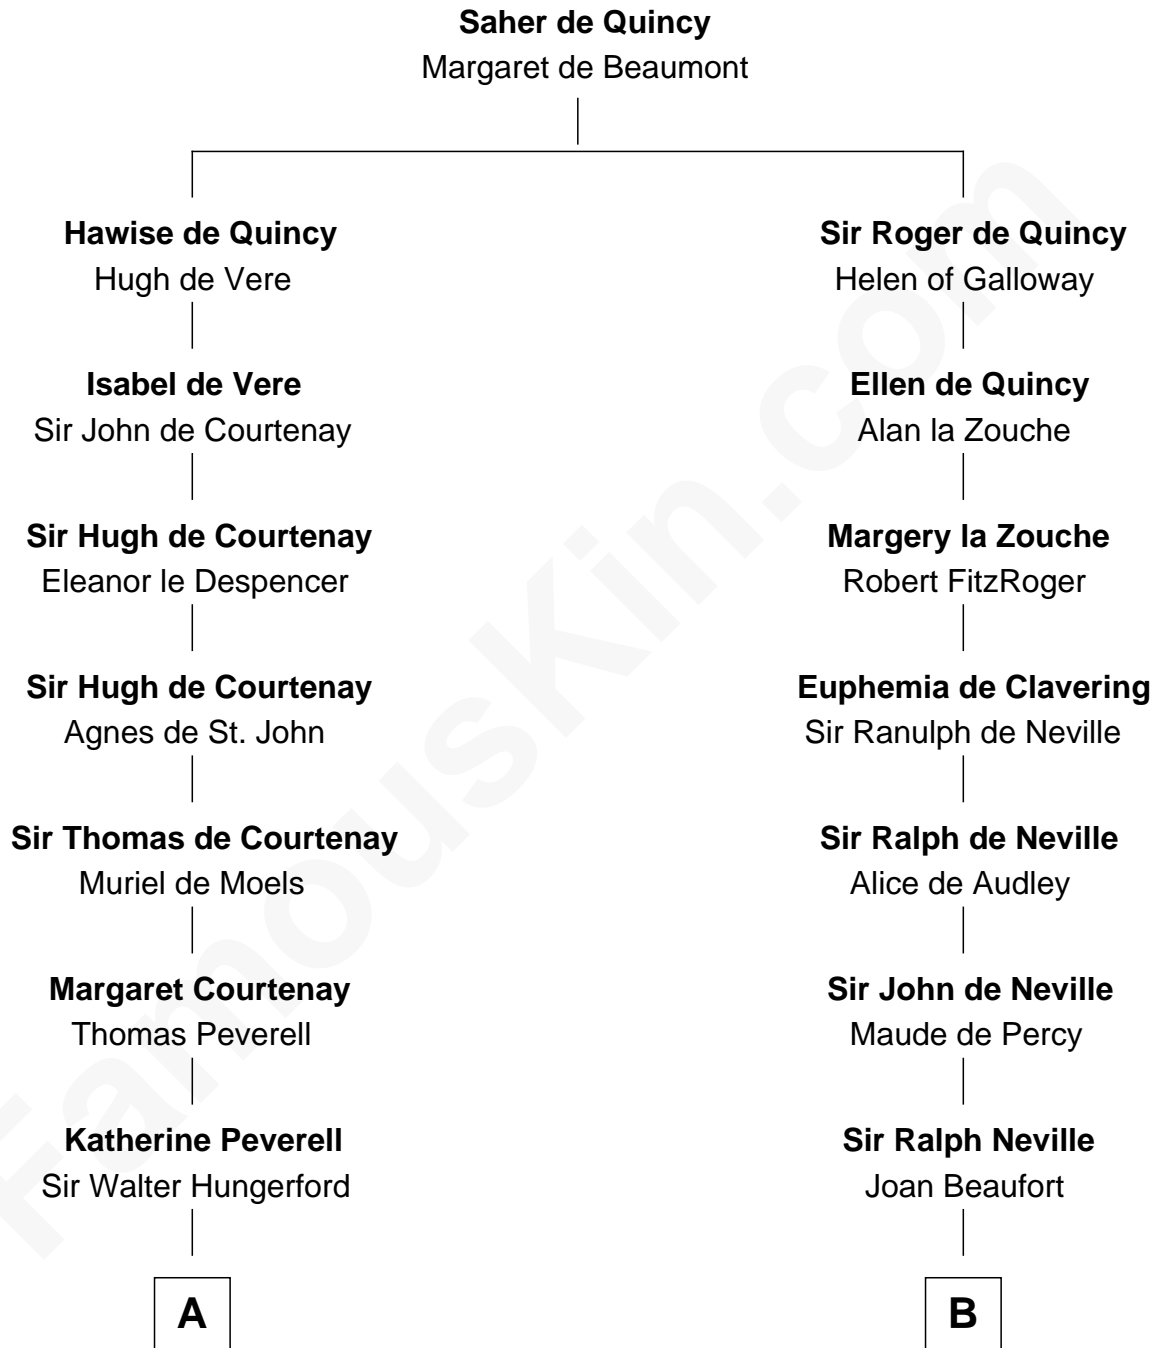

**FamousKin.com**  
**Relationship Chart of**  
**Guillermo Billinghurst**  
*31st President of Peru*

**17th cousin 4 times removed of**  
**Daniel Carroll**  
*Signer of the U.S. Constitution*

**C**

**Lettice Woodroffe**

William Billinghurst

**Rev. William Billinghurst**

Catharine Bellas

**Robert Billinghurst**

Maria Francisca Agrelo

**Guillermo Eugenio Billinghurst**

Belisaria Angulo

**Guillermo Billinghurst**

*31st President of Peru*

FamousKin.com