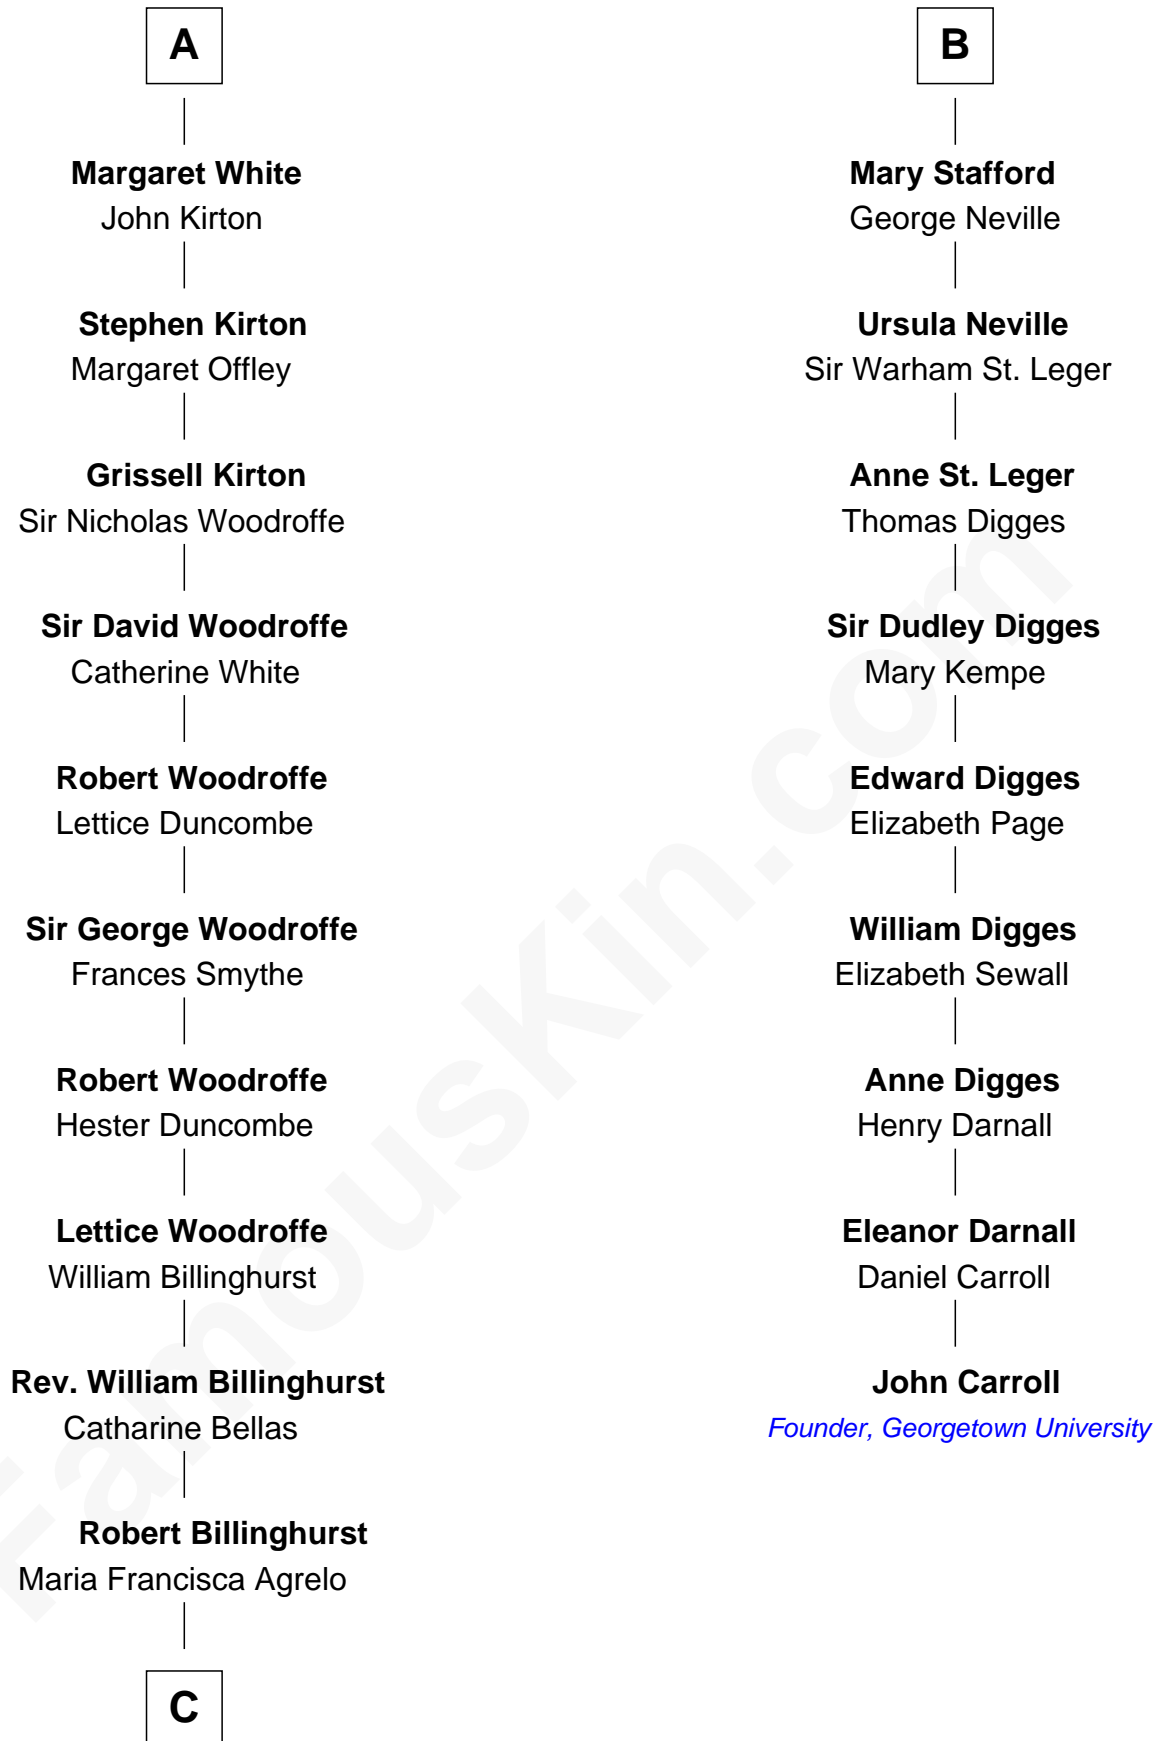

**FamousKin.com**  
**Relationship Chart of**  
**Guillermo Billinghurst**  
*31st President of Peru*

**15th cousin 3 times removed of**  
**John Carroll**  
*Founder of Georgetown University*

C

Guillermo Eugenio Billinghurst

Belisaria Angulo

Guillermo Billinghurst

*31st President of Peru*

FamousKin.com