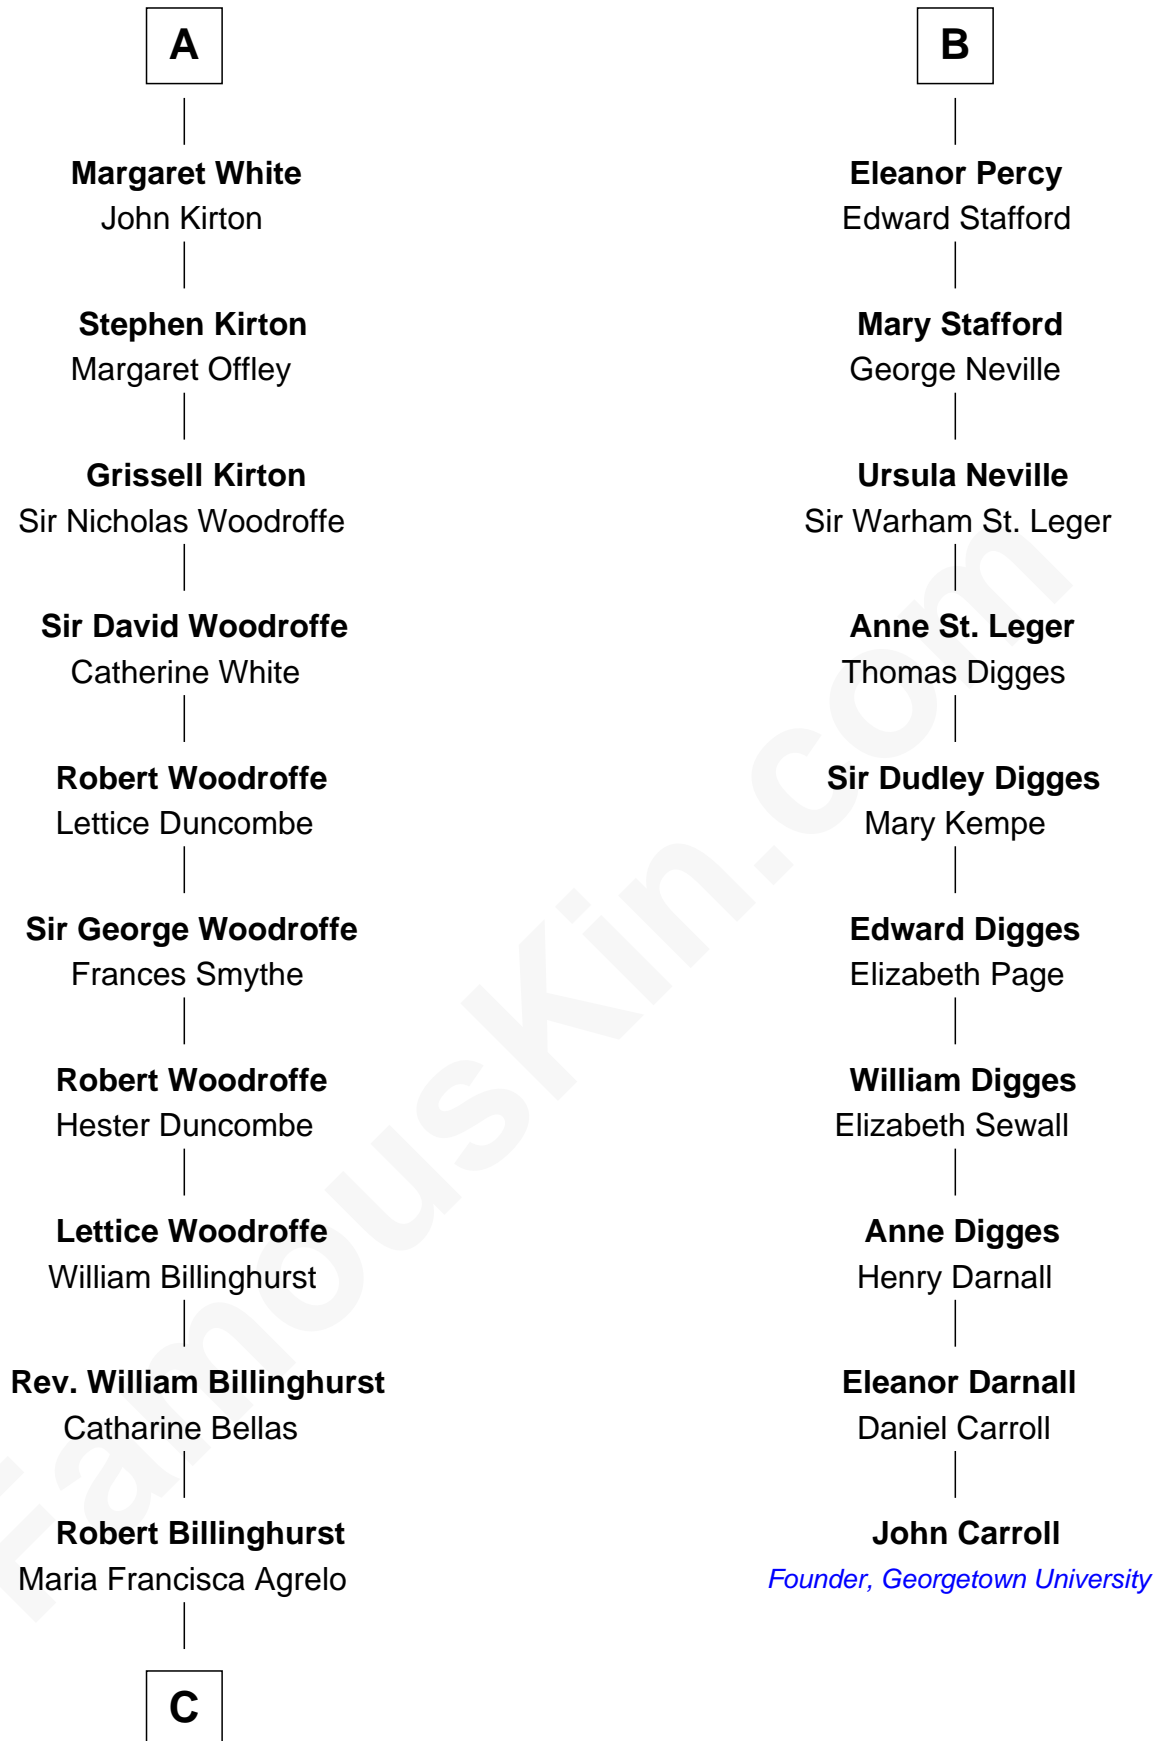

FamousKin.com
Relationship Chart of
Guillermo Billinghurst
31st President of Peru

16th cousin 2 times removed of
John Carroll
Founder of Georgetown University

C

Guillermo Eugenio Billinghurst

Belisaria Angulo

Guillermo Billinghurst

31st President of Peru

FamousKin.com