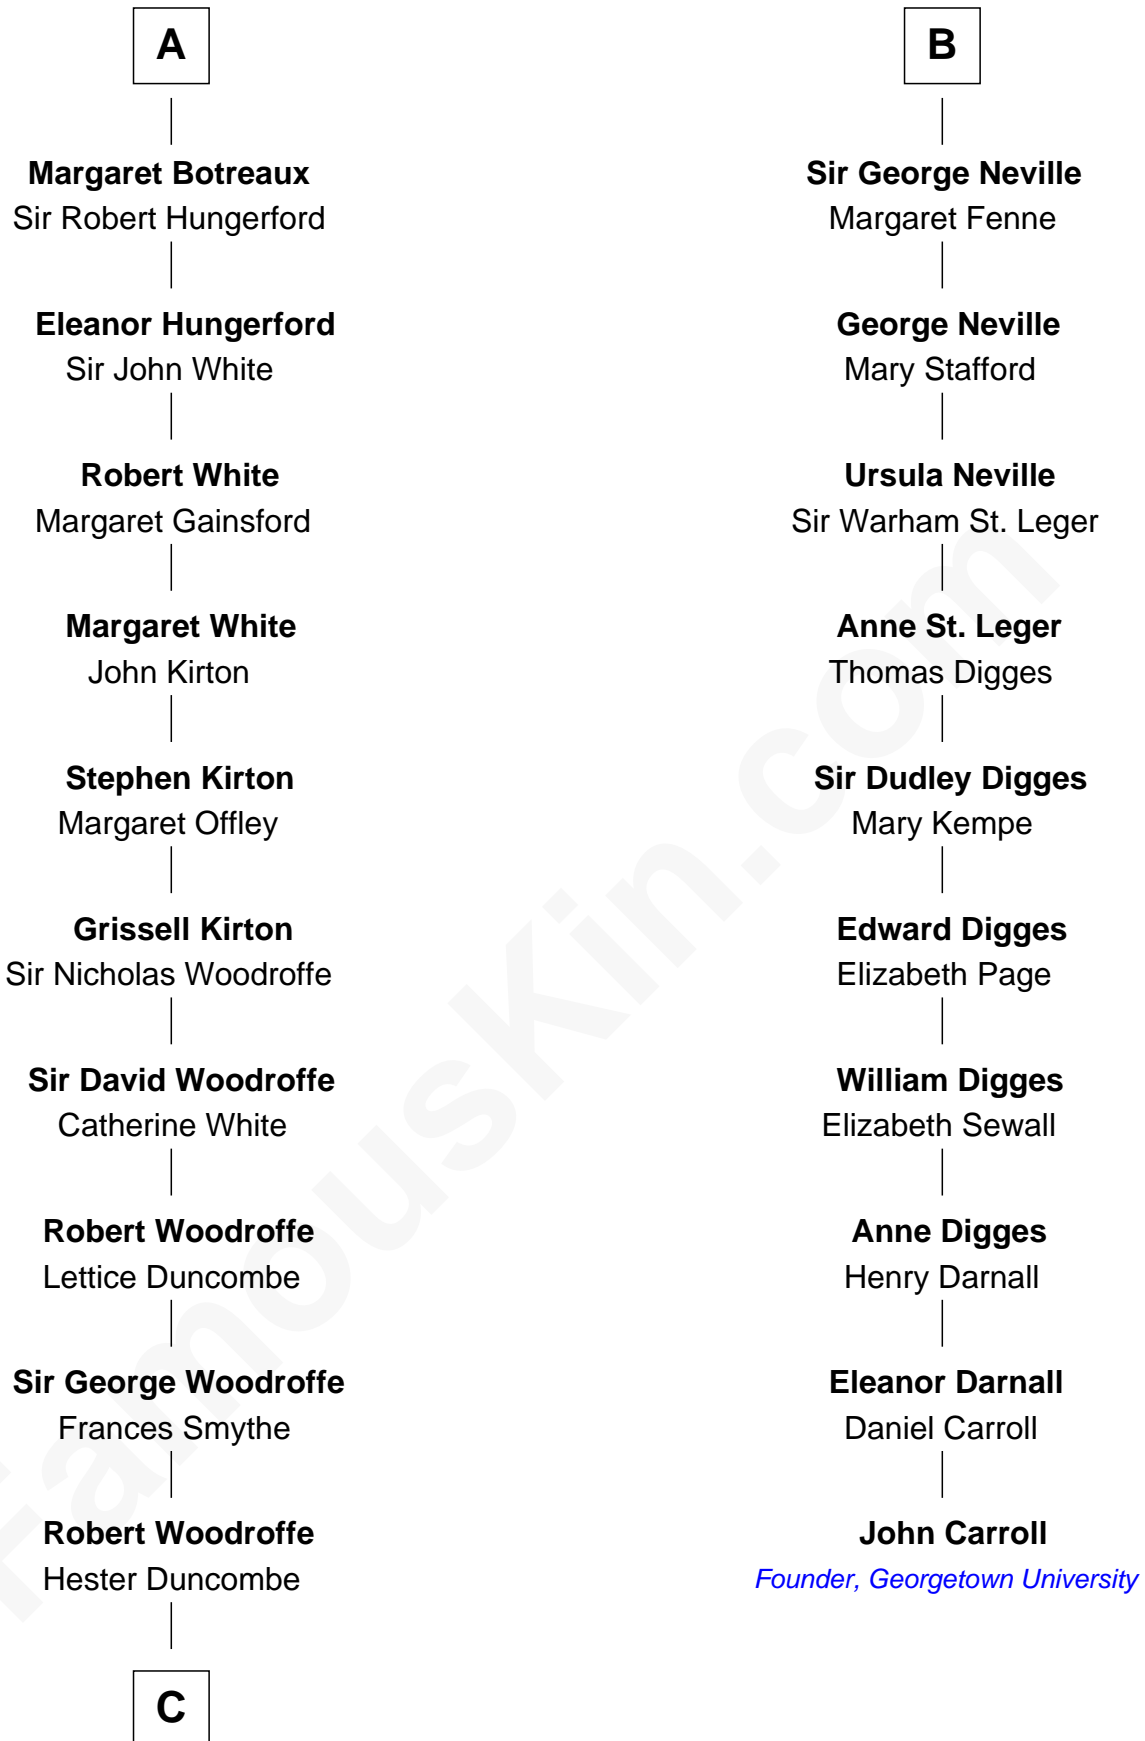

FamousKin.com

Relationship Chart of

Guillermo Billinghurst

31st President of Peru

16th cousin 5 times removed of

John Carroll

Founder of Georgetown University

C

Lettice Woodroffe

William Billinghurst

Rev. William Billinghurst

Catharine Bellas

Robert Billinghurst

Maria Francisca Agrelo

Guillermo Eugenio Billinghurst

Belisaria Angulo