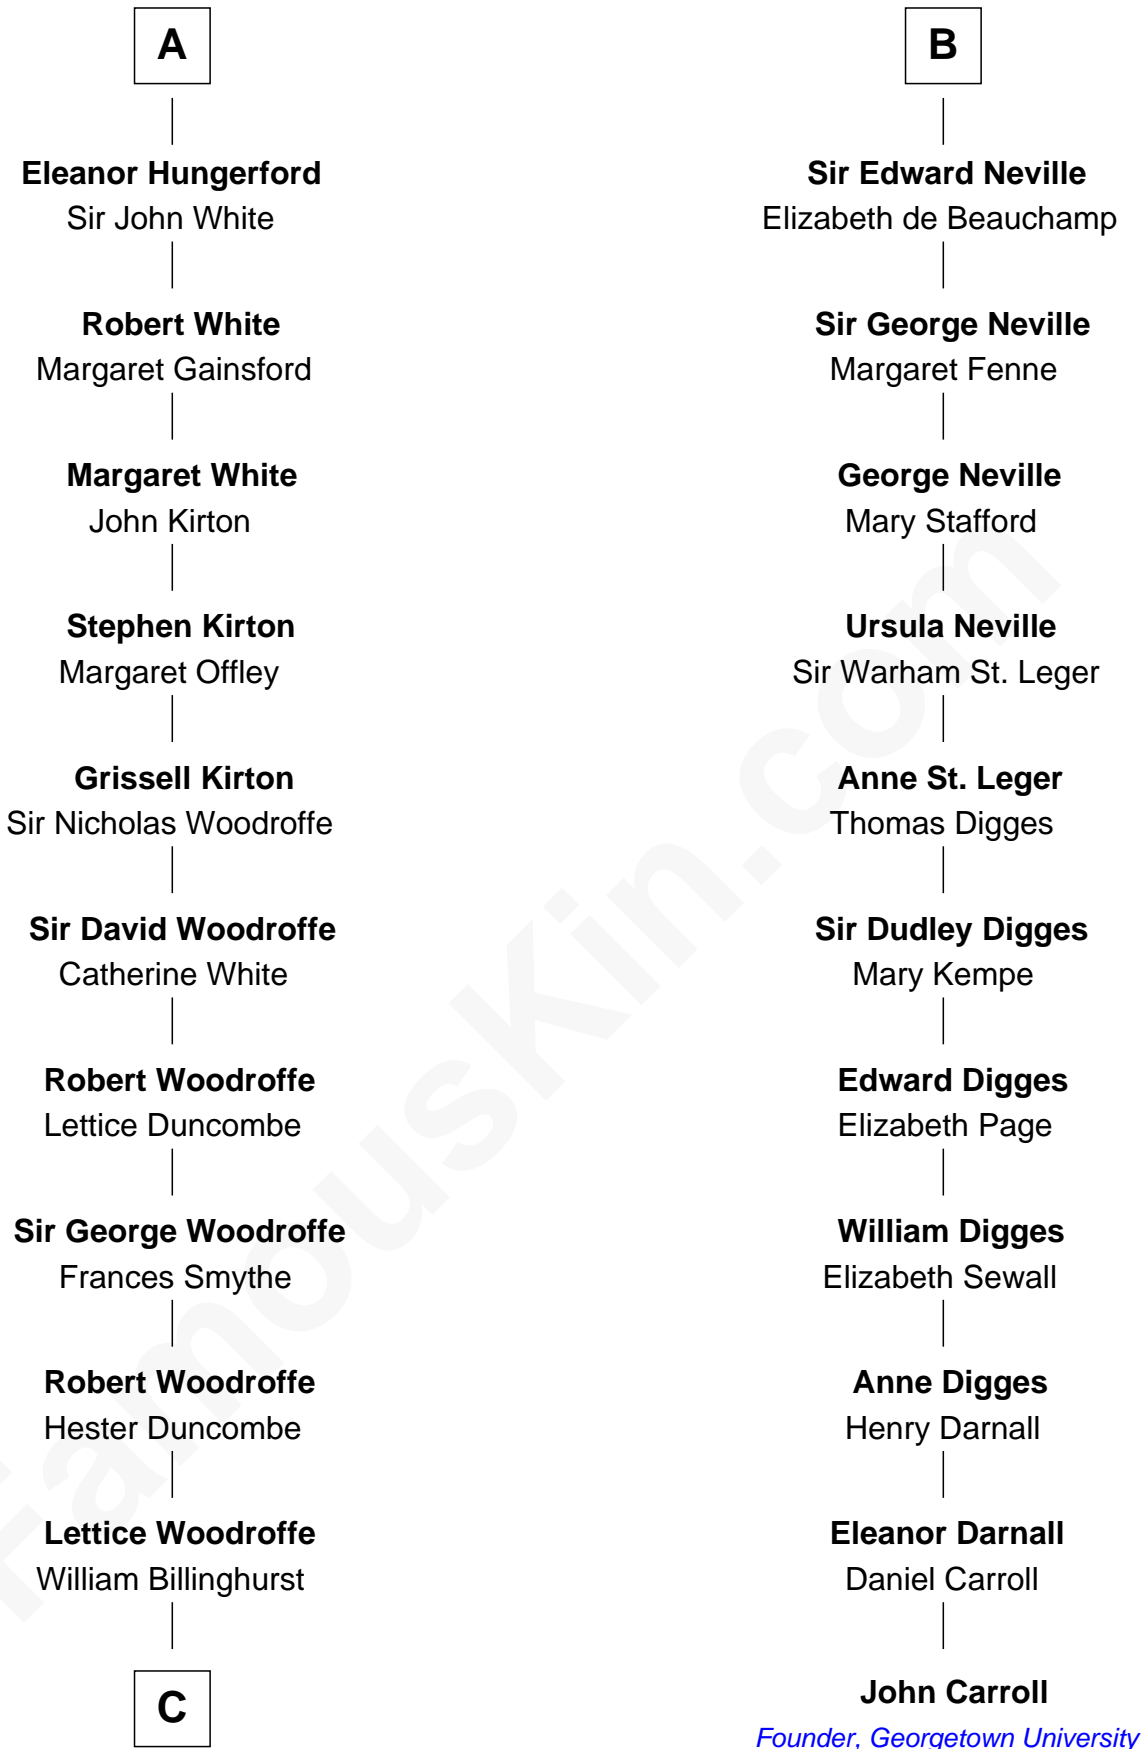

## Relationship Chart of

### Guillermo Billinghurst

31st President of Peru

17th cousin 3 times removed of

### John Carroll

Founder of Georgetown University

**C**

Rev. William Billinghurst

Catharine Bellas

Robert Billinghurst

Maria Francisca Agrelo

Guillermo Eugenio Billinghurst

Belisaria Angulo

Guillermo Billinghurst

*31st President of Peru*

FamousKin.com