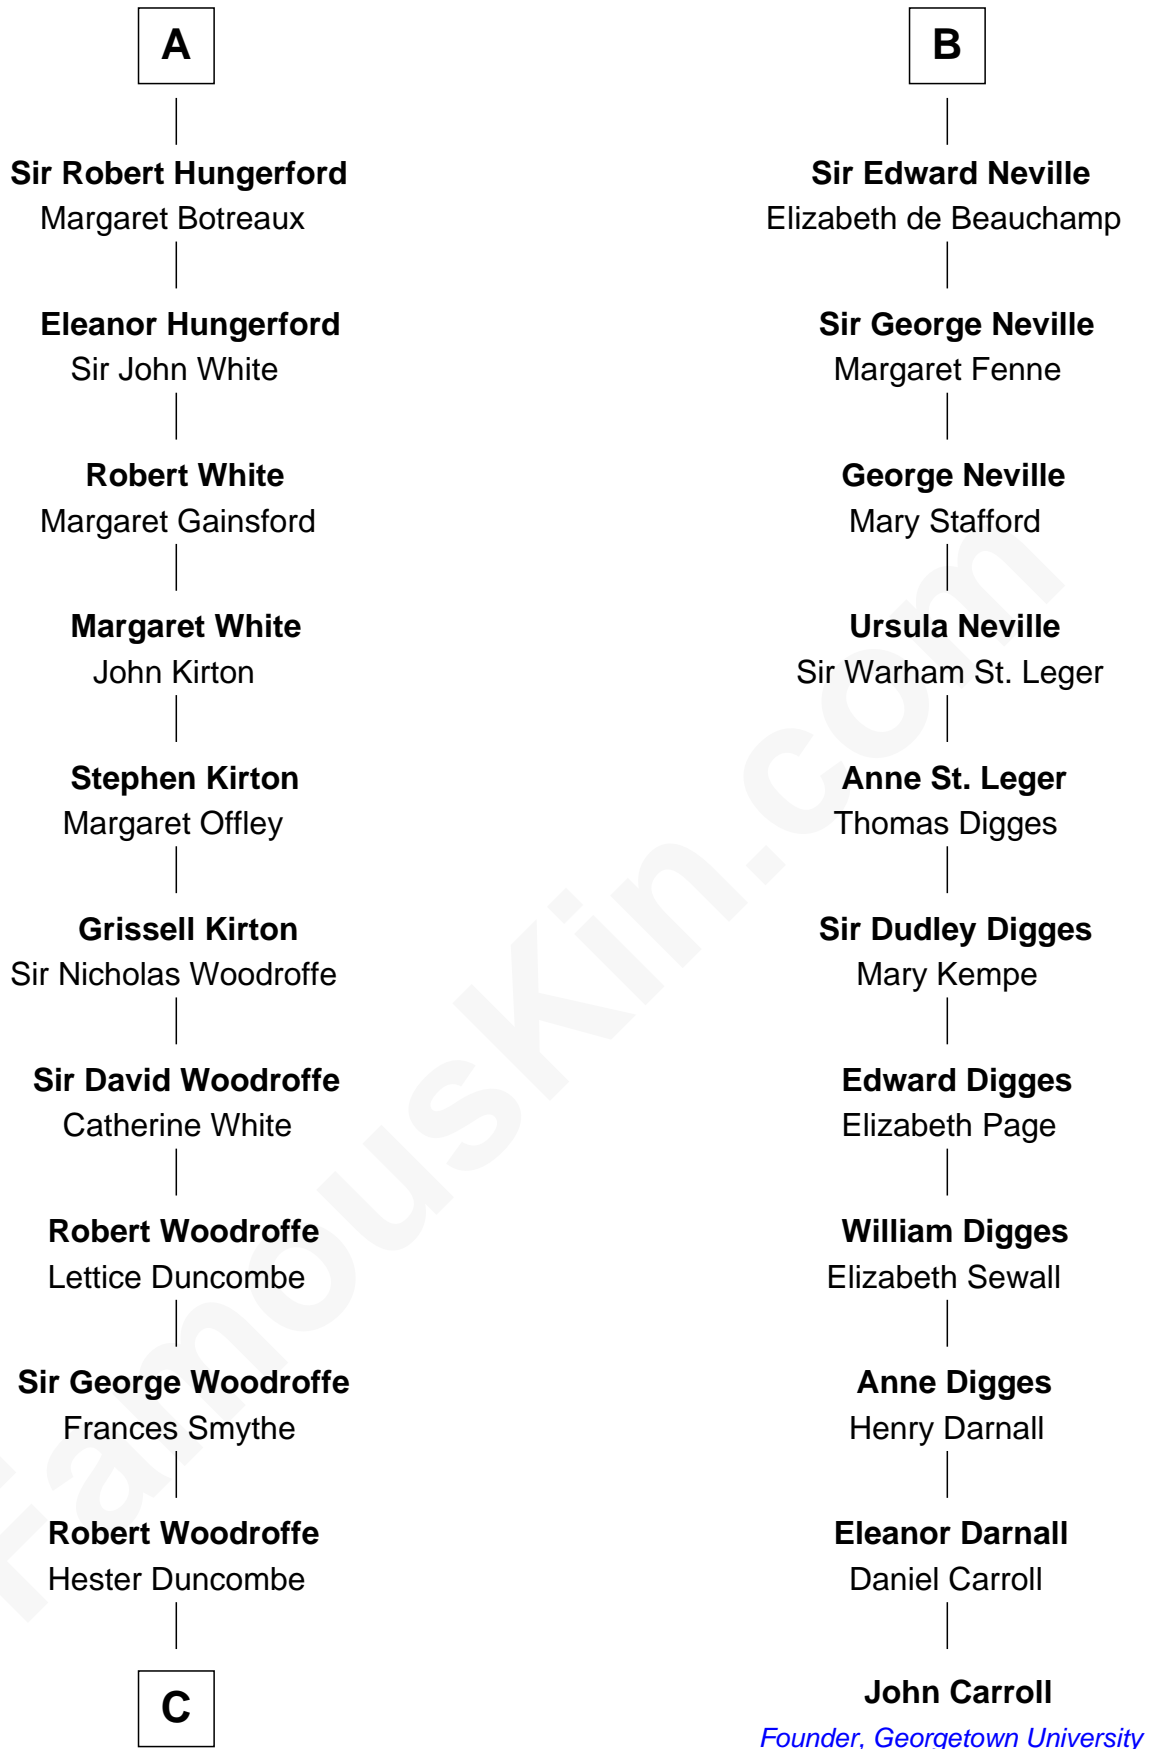

FamousKin.com
Relationship Chart of
Guillermo Billinghurst
31st President of Peru

17th cousin 4 times removed of
John Carroll
Founder of Georgetown University

Saher de Quincy
 Margaret de Beaumont

C

Lettice Woodroffe

William Billinghurst

Rev. William Billinghurst

Catharine Bellas

Robert Billinghurst

Maria Francisca Agrelo

Guillermo Eugenio Billinghurst

Belisaria Angulo

Guillermo Billinghurst

31st President of Peru

FamousKin.com