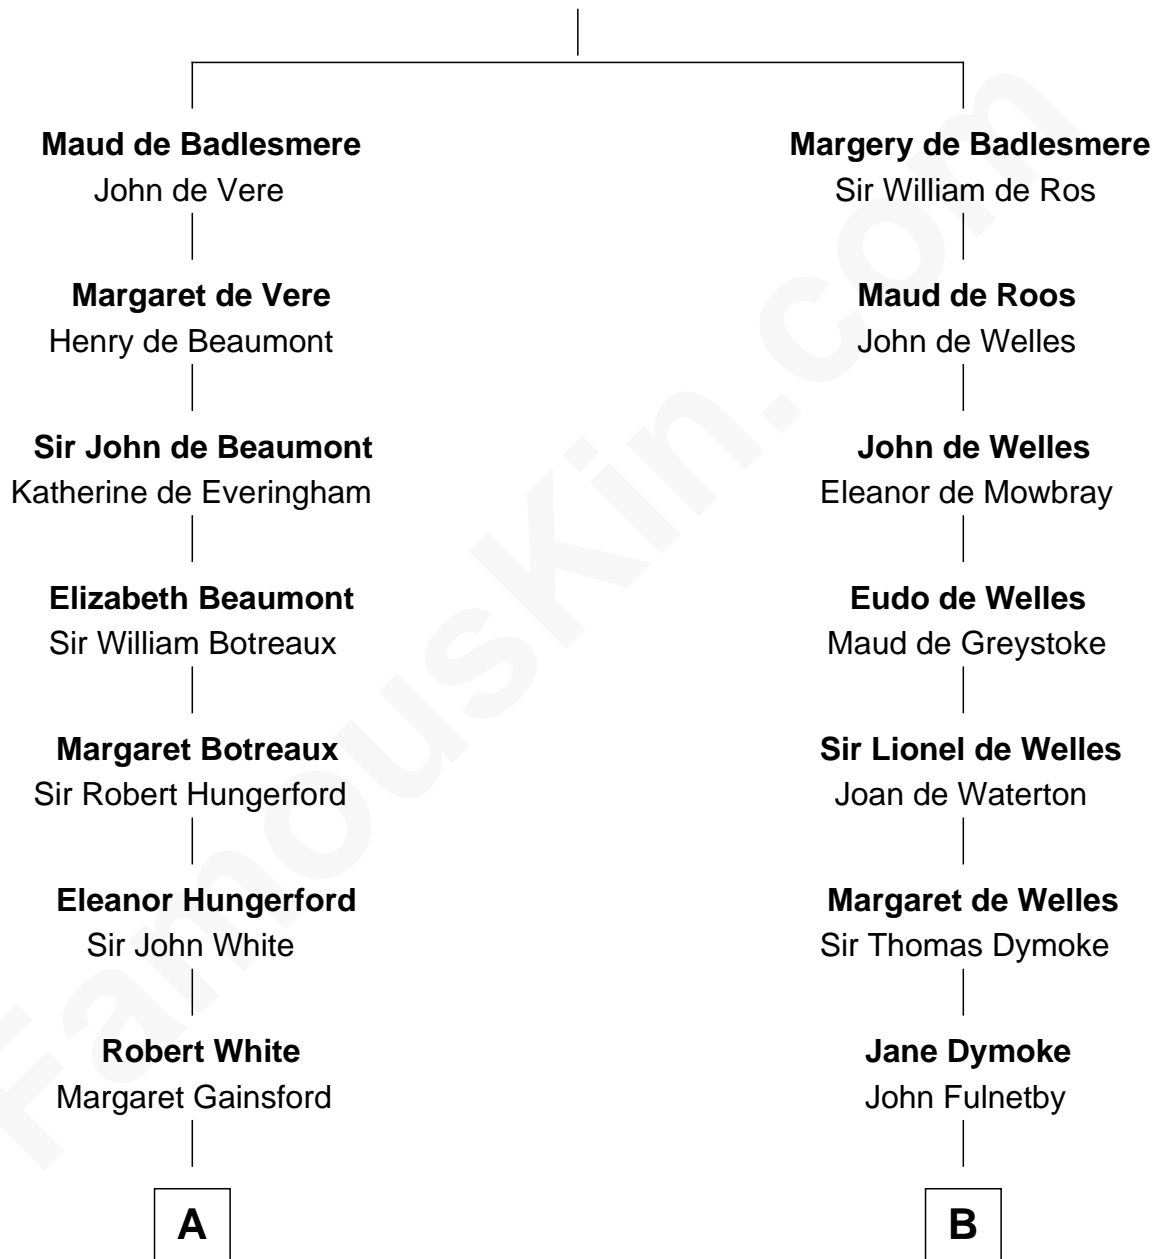

FamousKin.com
Relationship Chart of
Susana Ferrari Billinghamurst
Argentine Aviation Pioneer

20th cousin 1 time removed of

Owen Brewster
54th Governor of Maine

Bartholomew de Badlesmere

Margaret de Clare

C

Daniel Mariano Billinghamurst

Mercedes Merzano

Lisandro Billinghamurst

Ana Kidd

Rosa Laureana Billinghamurst

Alfredo Ferrari

Susana Ferrari Billinghamurst

Argentine Aviation Pioneer

William Edmund Brewster

Owen Brewster

54th Governor of Maine