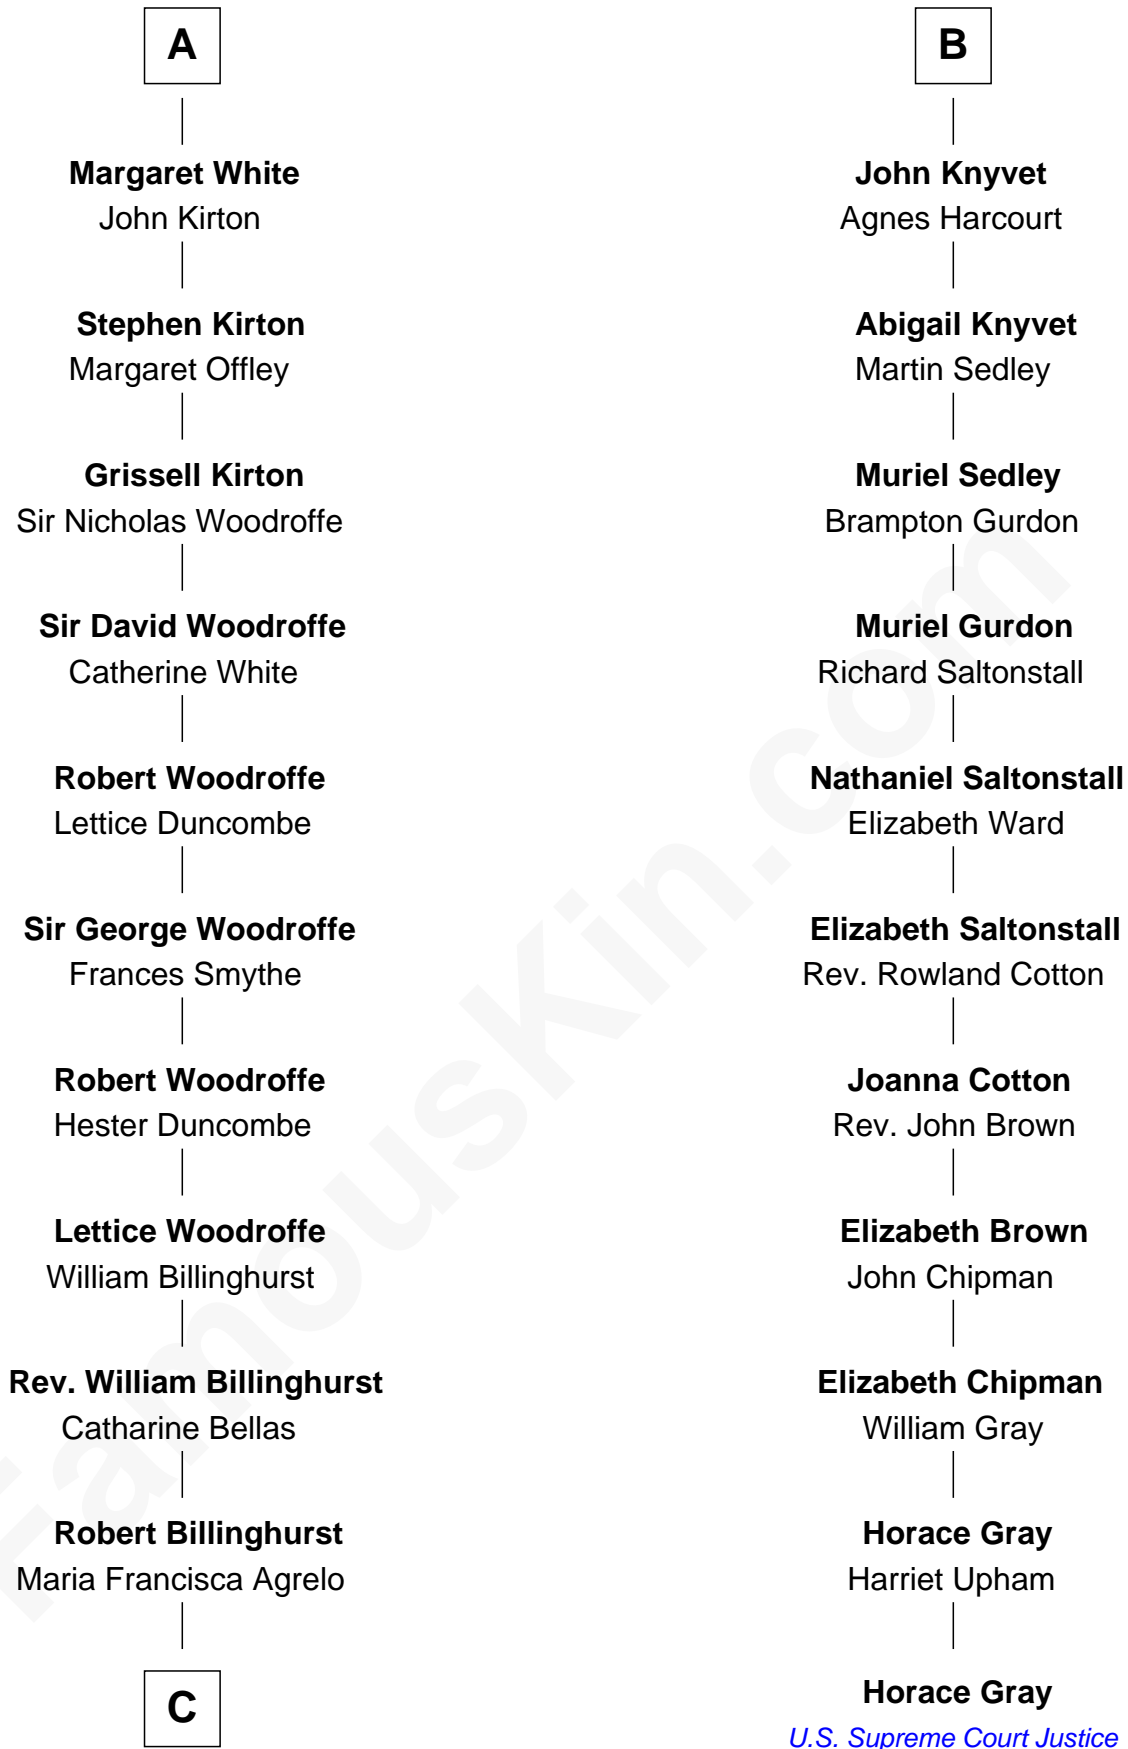

FamousKin.com
Relationship Chart of
Susana Ferrari Billinghurst
Argentine Aviation Pioneer

17th cousin 3 times removed of
Horace Gray
U.S. Supreme Court Justice

Bartholomew de Badlesmere
 Margaret de Clare

C

—
Daniel Mariano Billinghamurst

Mercedes Merzano

—
Lisandro Billinghamurst

Ana Kidd

—
Rosa Laureana Billinghamurst

Alfredo Ferrari

—
Susana Ferrari Billinghamurst