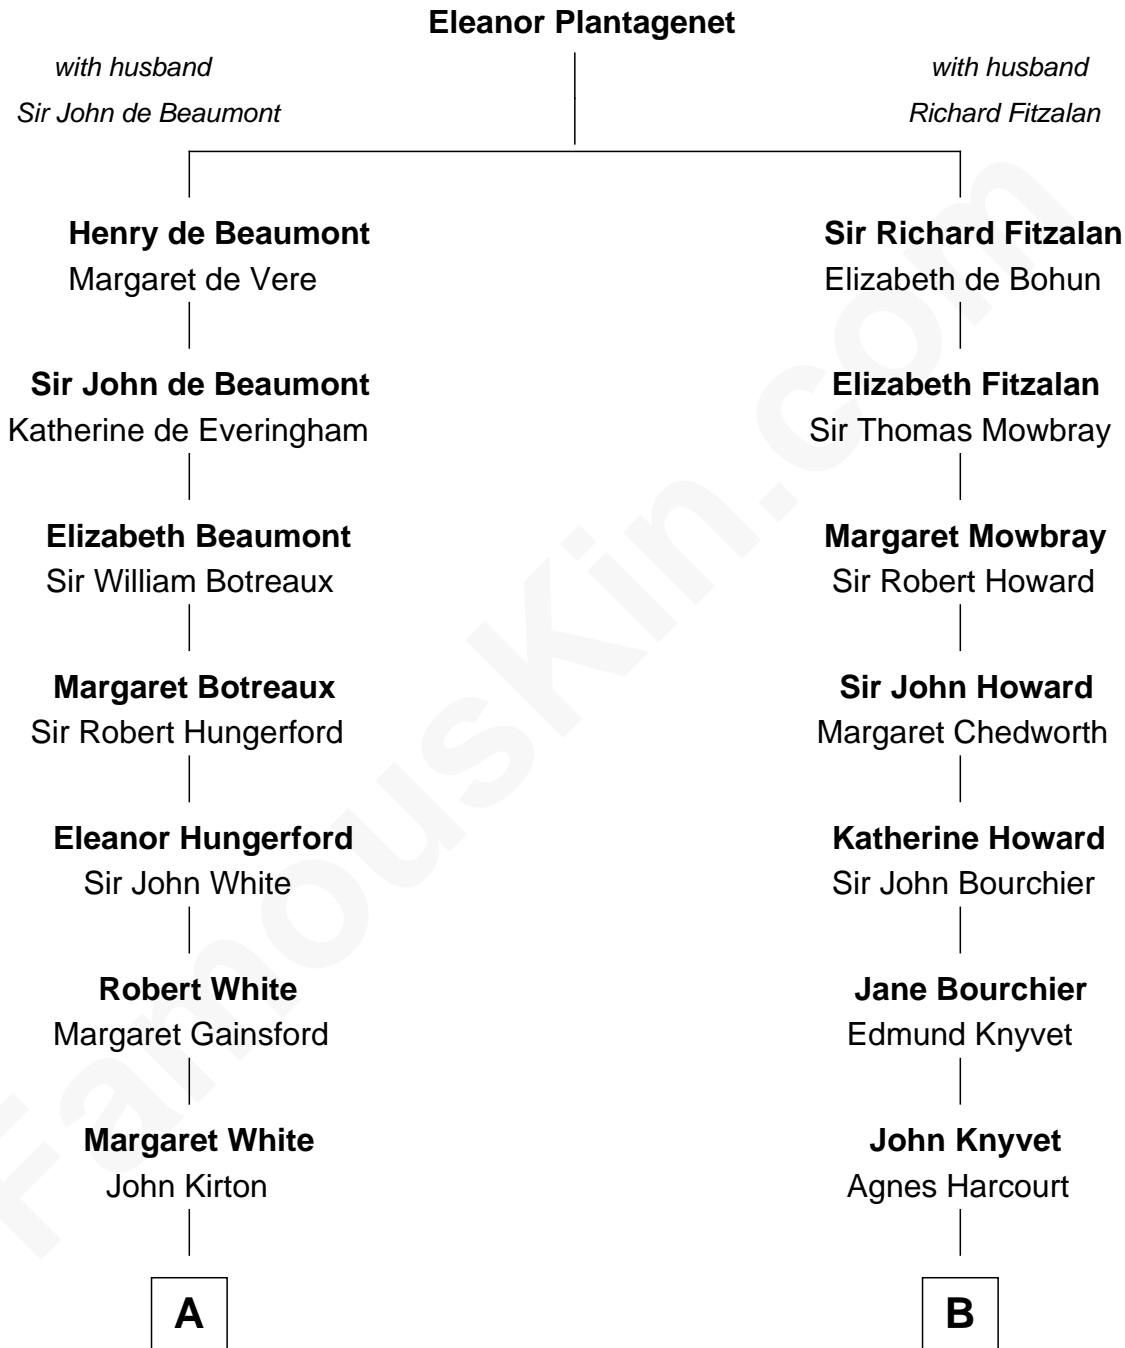

FamousKin.com
Relationship Chart of
Susana Ferrari Billinghamurst
Argentine Aviation Pioneer

16th cousin 3 times removed of
Horace Gray
U.S. Supreme Court Justice

C

—
Lisandro Billinghamurst

Ana Kidd

—
Rosa Laureana Billinghamurst

Alfredo Ferrari

—
Susana Ferrari Billinghamurst

Argentine Aviation Pioneer

FamousKin.com