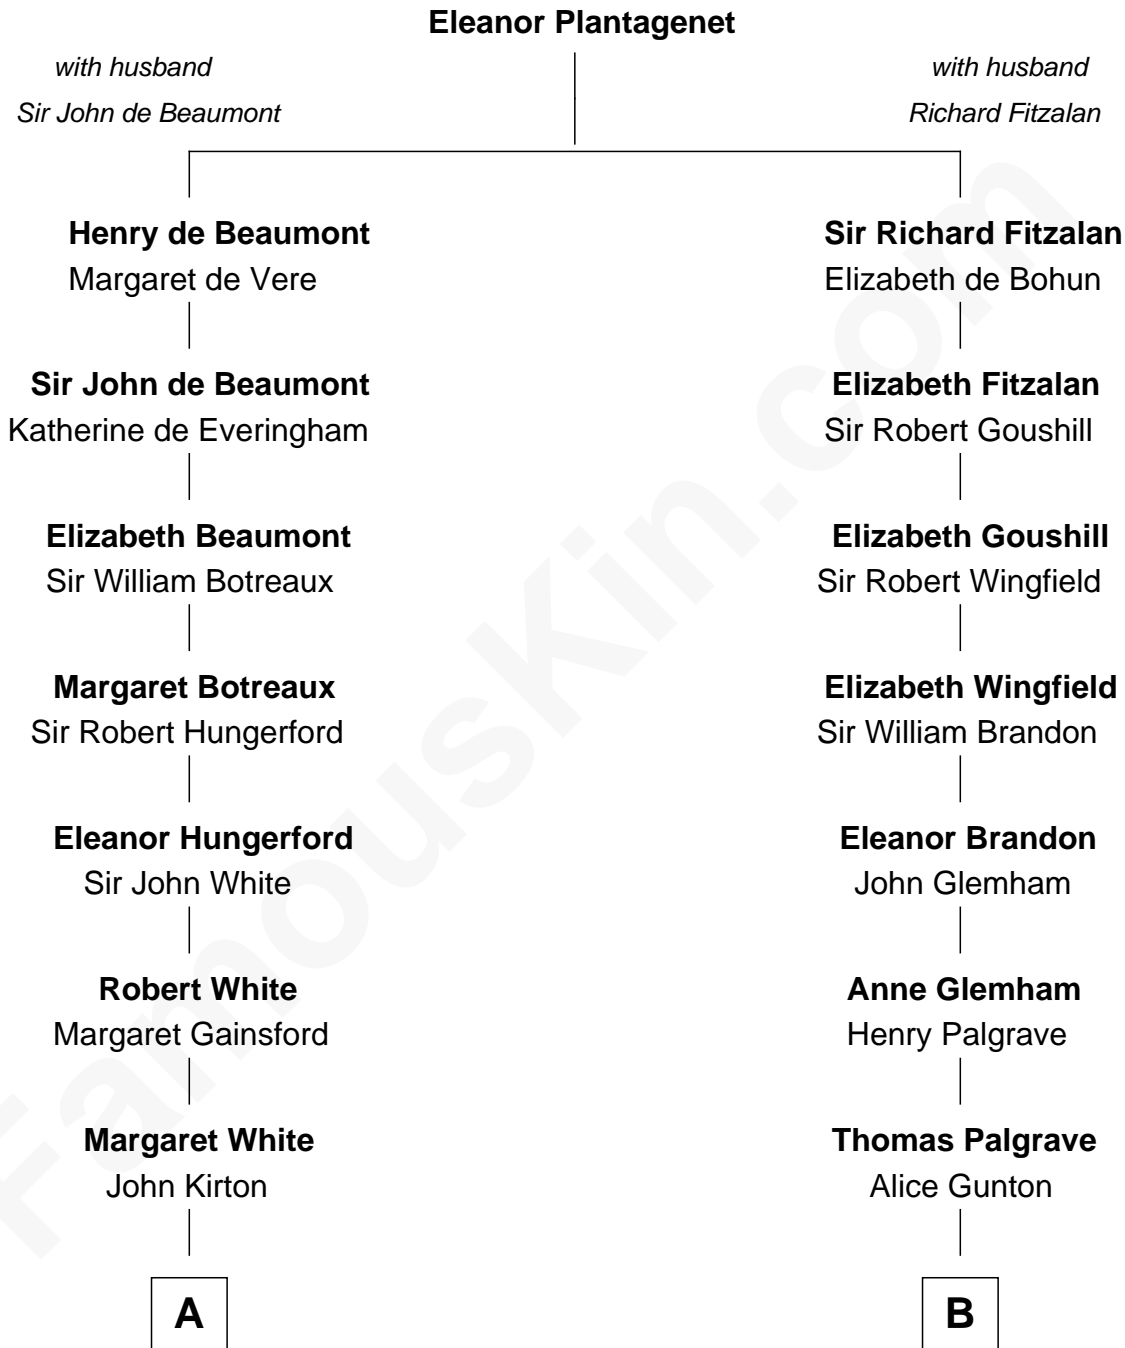

**FamousKin.com**  
**Relationship Chart of**  
**Susana Ferrari Billinghamurst**  
*Argentine Aviation Pioneer*

**19th cousin of**

**Linda Hunt**  
*TV and Movie Actress*

**C**

**Lisandro Billinghamurst**

Ana Kidd

**Rosa Laureana Billinghamurst**

Alfredo Ferrari

**Susana Ferrari Billinghamurst**

*Argentine Aviation Pioneer*

**D**

**Charles Edwin Hunt**

Louise Phipps Davy