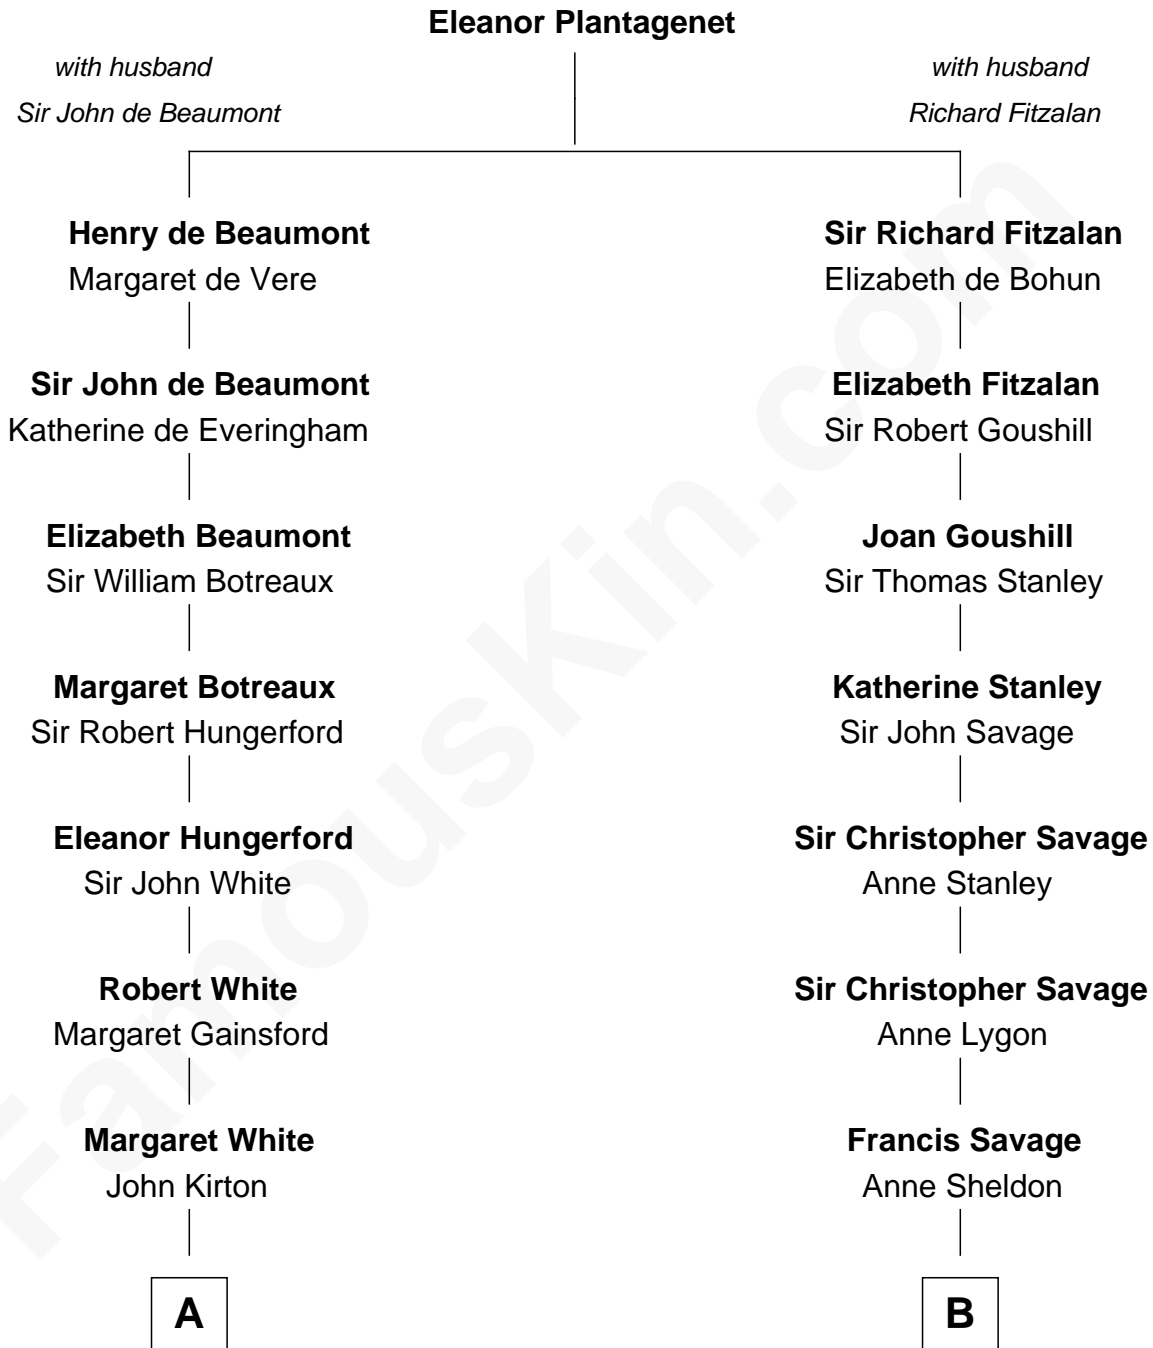

FamousKin.com
Relationship Chart of
Susana Ferrari Billinghamurst
Argentine Aviation Pioneer

18th cousin 1 time removed of
General George S. Patton
U.S. Army - World War II

C

Lisandro Billinghamurst

Ana Kidd

Rosa Laureana Billinghamurst

Alfredo Ferrari

Susana Ferrari Billinghamurst

Argentine Aviation Pioneer

D

George Smith Patton

Ruth Wilson

General George S. Patton