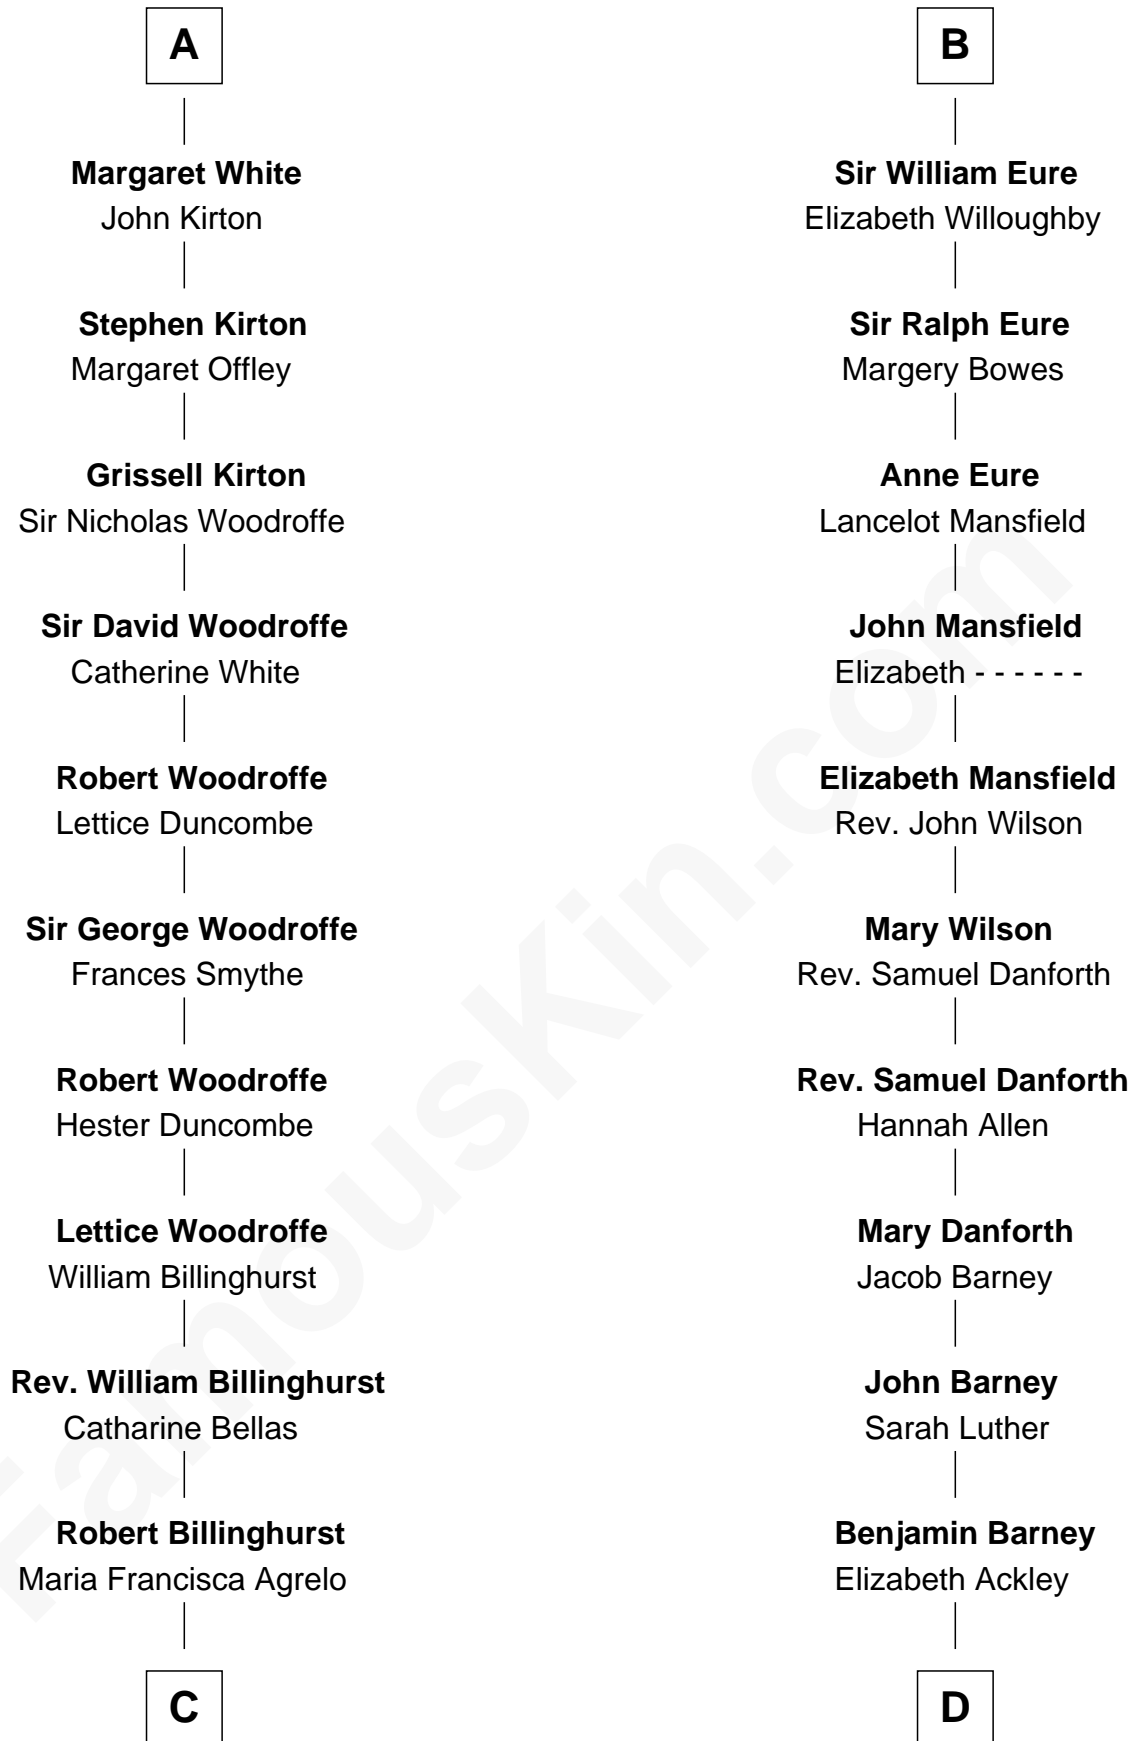

**FamousKin.com**  
**Relationship Chart of**  
**Susana Ferrari Billinghamurst**  
*Argentine Aviation Pioneer*

20th cousin 1 time removed of  
**Elizabeth Montgomery**  
*TV Actress - "Bewitched"*

**Bartholomew de Badlesmere**  
 Margaret de Clare

**C**

**Daniel Mariano Billinghurst**

Mercedes Merzano

**Lisandro Billinghurst**

Ana Kidd

**Rosa Laureana Billinghurst**

Alfredo Ferrari

**Susana Ferrari Billinghurst**

*Argentine Aviation Pioneer*

**D**

**Nathan Barney**

Hannah Carey

**Nathan Barney**

Mary A. Deverell

**Mary Weed Barney**

Henry Montgomery