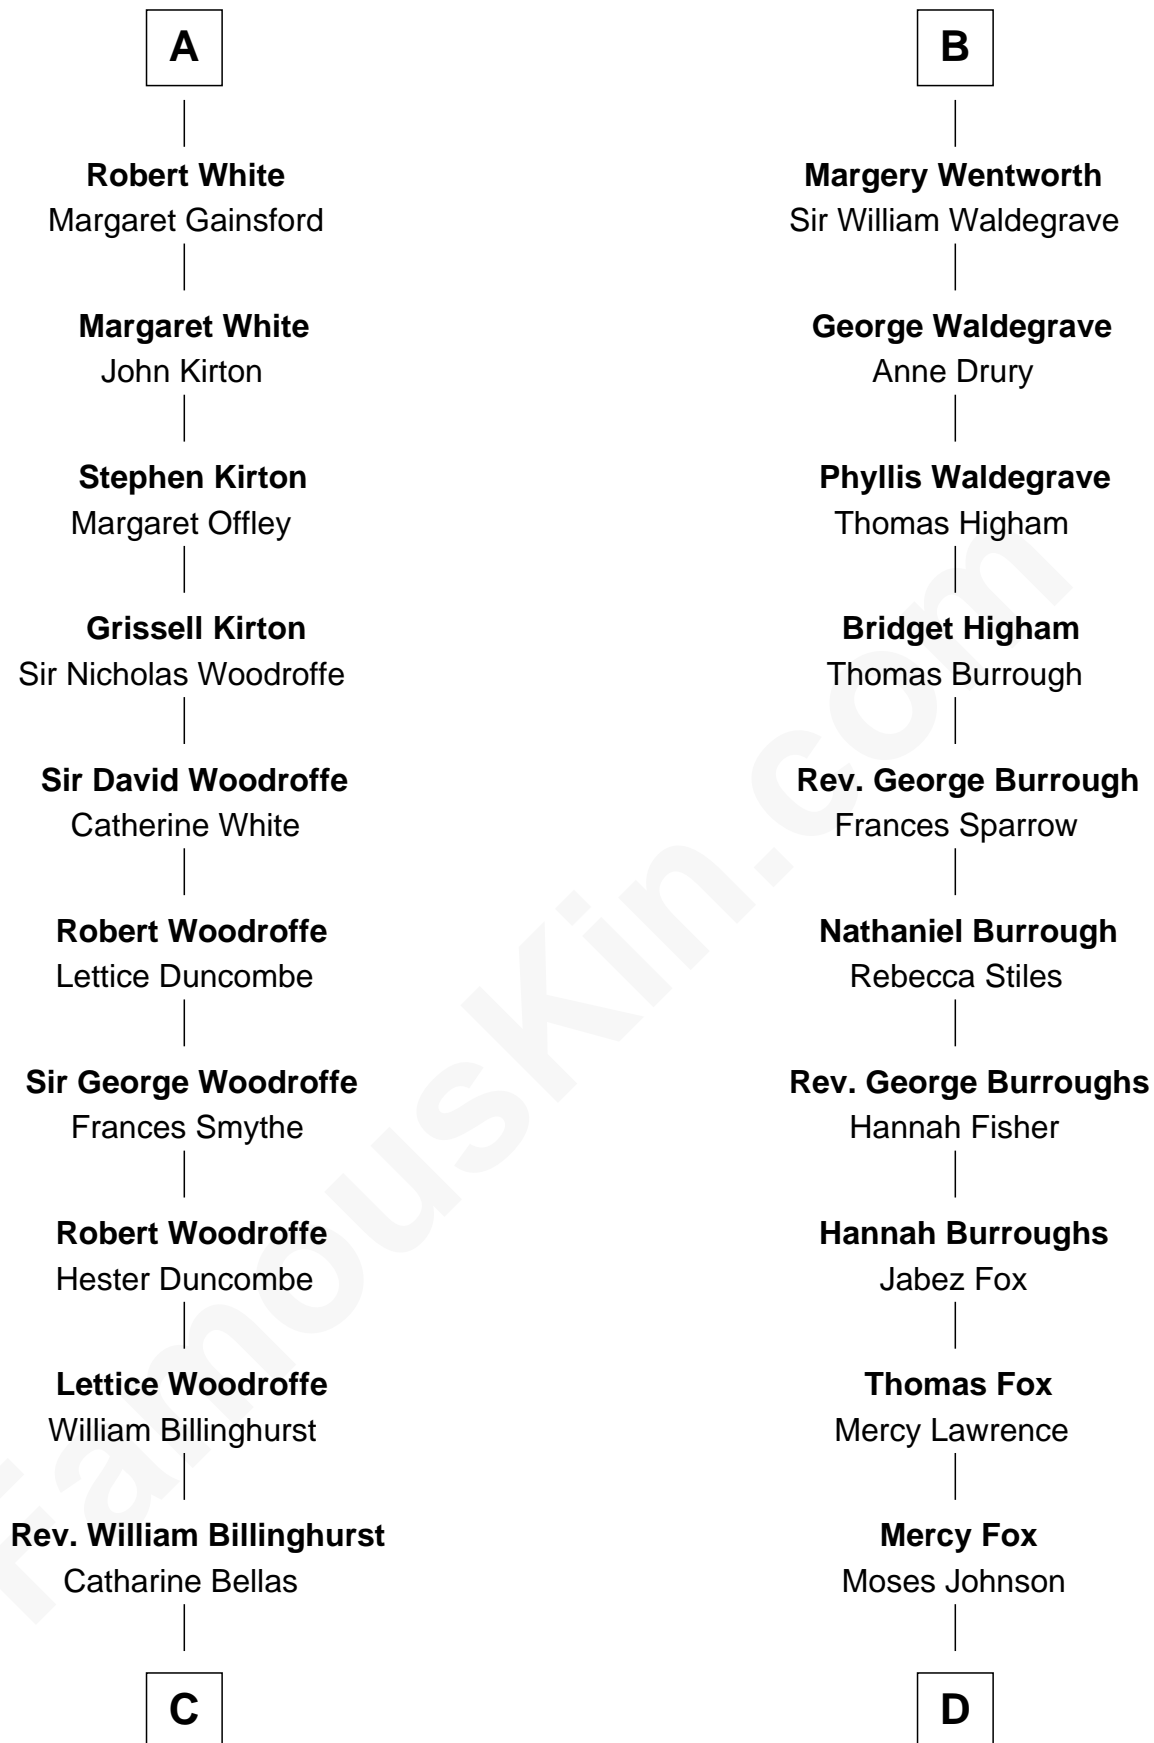

FamousKin.com
Relationship Chart of
Susana Ferrari Billinghamurst
Argentine Aviation Pioneer

21st cousin of
Walt Disney
Co-Founder of The Walt Disney Company

Sir Hugh le Despencer
 Aveline Basset

C

Robert Billinghurst
Maria Francisca Agrelo

Daniel Mariano Billinghurst
Mercedes Merzano

Lisandro Billinghurst
Ana Kidd

Rosa Laureana Billinghurst
Alfredo Ferrari

Susana Ferrari Billinghurst
Argentine Aviation Pioneer

D

Fanny Johnson
John Call

Eber Call
Violette Lawrence