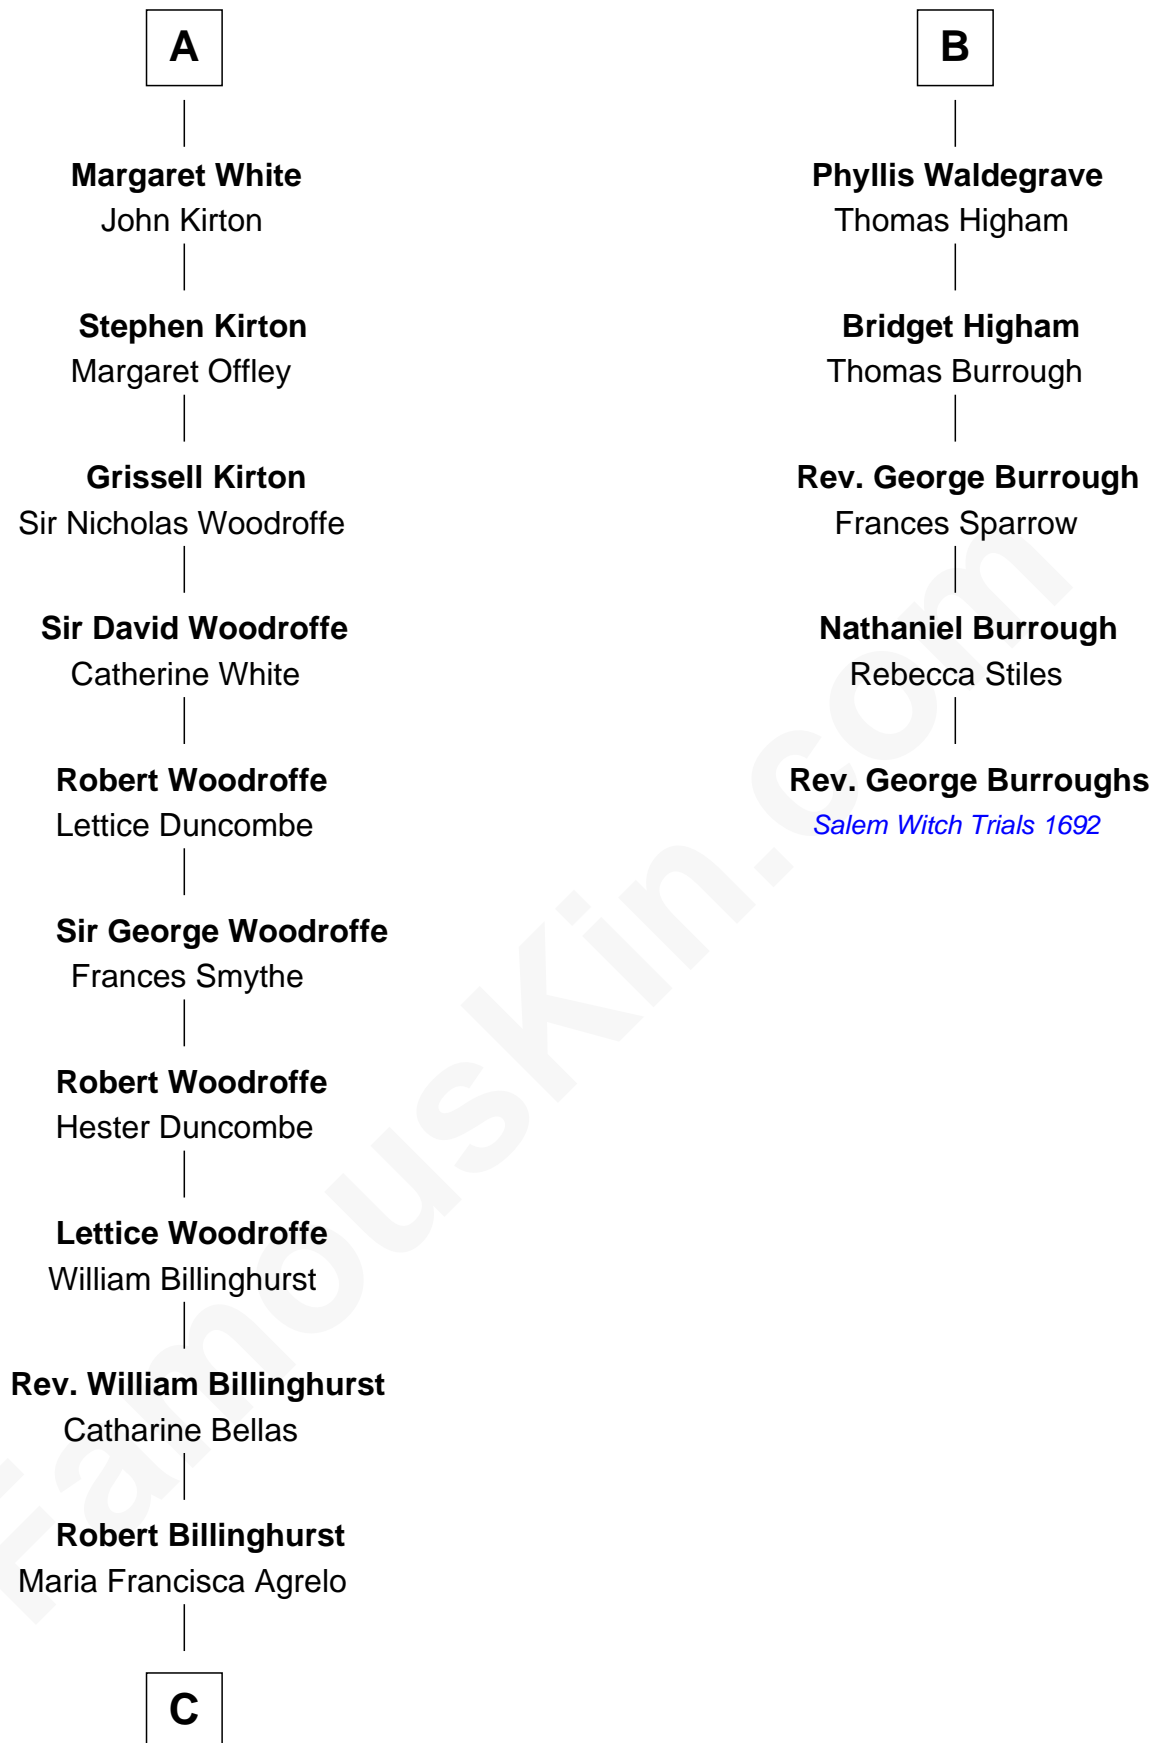

FamousKin.com
Relationship Chart of
Susana Ferrari Billinghamurst
Argentine Aviation Pioneer

11th cousin 9 times removed of
Rev. George Burroughs
Executed for Witchcraft, Salem 1692

C

—
Daniel Mariano Billinghamurst

Mercedes Merzano

—
Lisandro Billinghamurst

Ana Kidd

—
Rosa Laureana Billinghamurst

Alfredo Ferrari

—
Susana Ferrari Billinghamurst

Argentine Aviation Pioneer

FamousKin.com