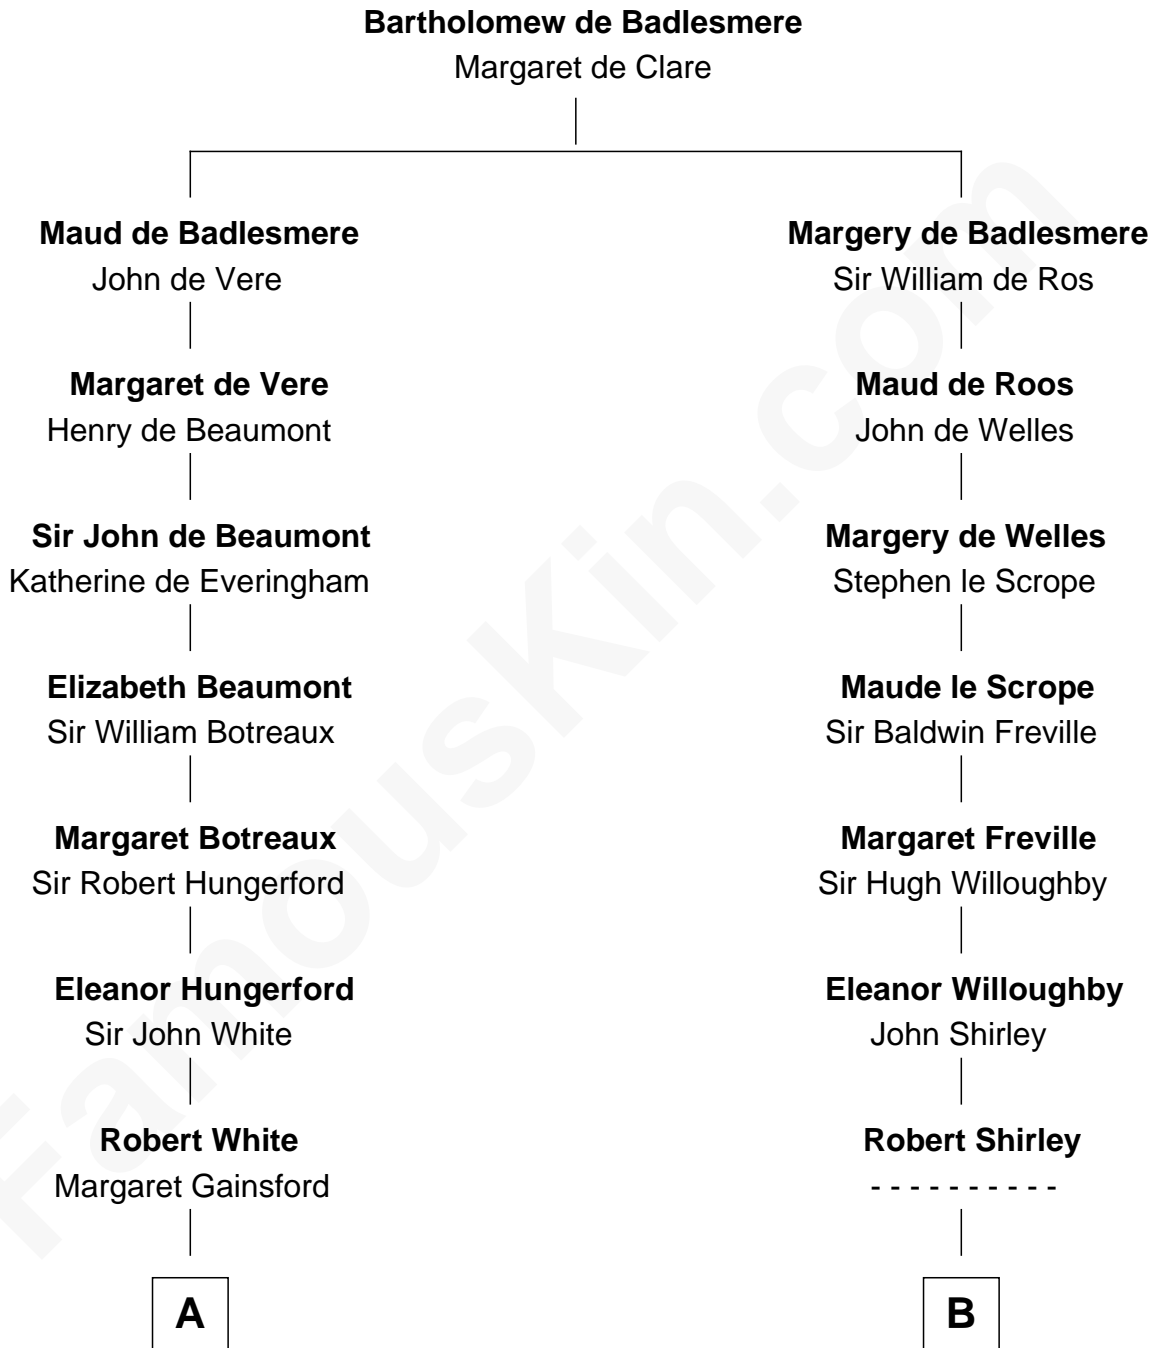

FamousKin.com
Relationship Chart of
Susana Ferrari Billinghurst
Argentine Aviation Pioneer

18th cousin 2 times removed of
William Henry Moore
Co-Founder, U.S. Steel and Nabisco

C

Daniel Mariano Billinghamurst

Mercedes Merzano

Lisandro Billinghamurst

Ana Kidd

Rosa Laureana Billinghamurst

Alfredo Ferrari

Susana Ferrari Billinghamurst

Argentine Aviation Pioneer

D

Rachael Arvilla Beckwith

Nathaniel Ford Moore

William Henry Moore

Co-Founder, U.S. Steel and Nabisco

FamousKin.com