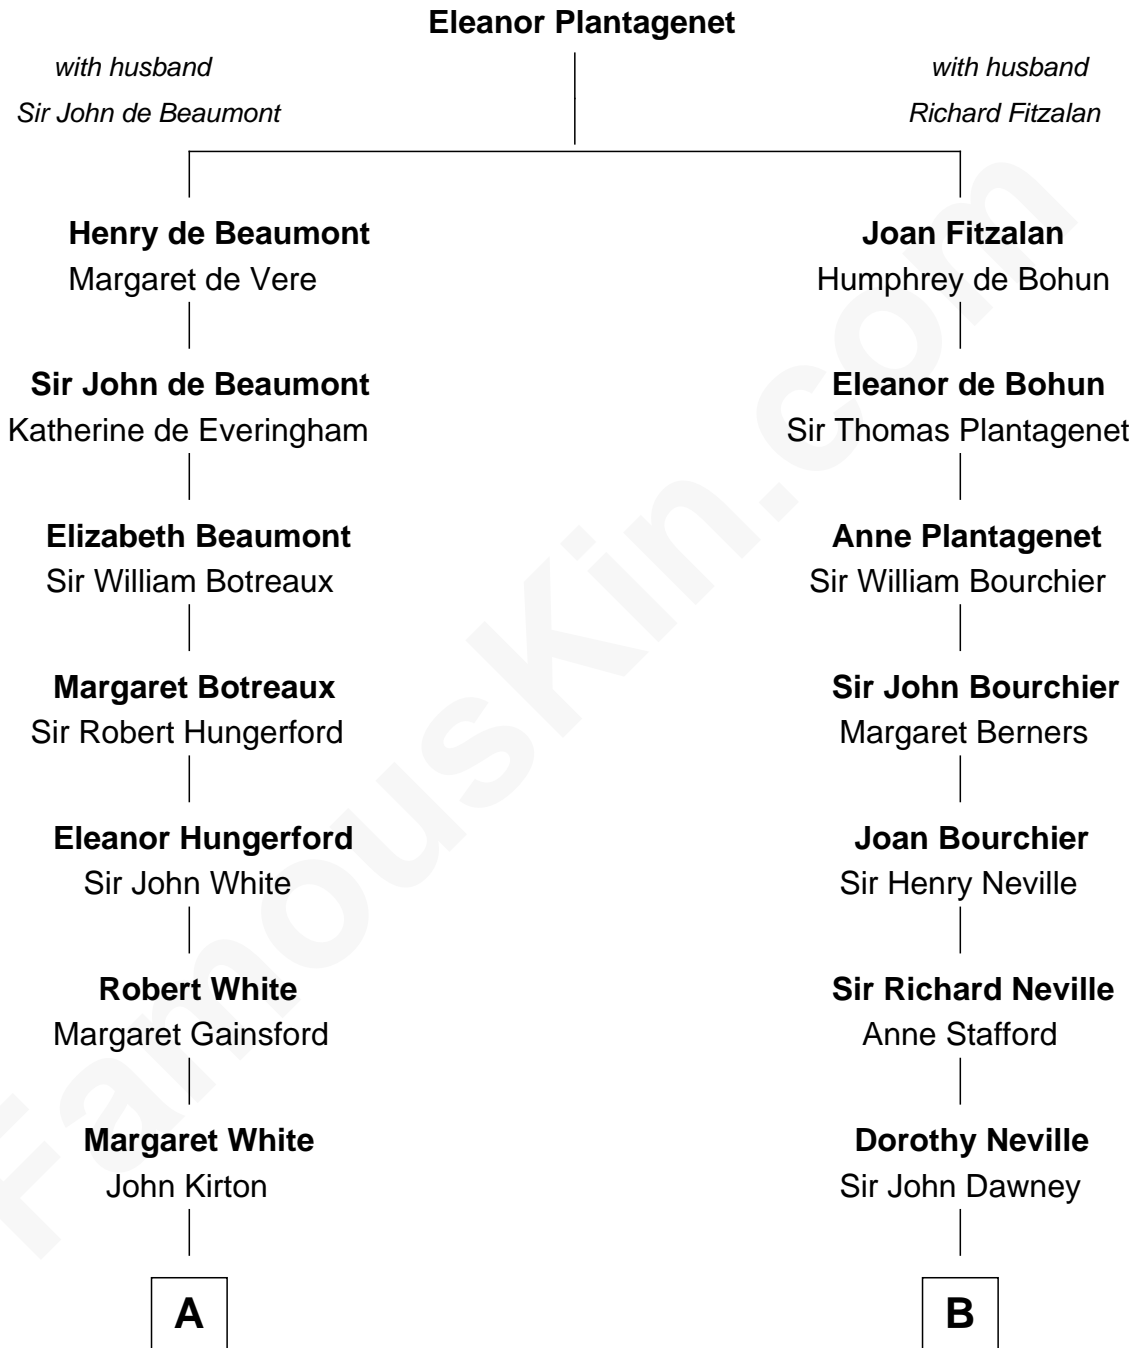

FamousKin.com
Relationship Chart of
Susana Ferrari Billinghamurst
Argentine Aviation Pioneer

19th cousin 1 time removed of

Jimmy Carter
39th U.S. President

C

Lisandro Billinghamurst

Ana Kidd

Rosa Laureana Billinghamurst

Alfredo Ferrari

Susana Ferrari Billinghamurst

Argentine Aviation Pioneer

D

James E. Pratt

Sophonra C. Cowan

Nina Pratt

William Archibald Carter

Earl Carter

Lillian Gordy

Jimmy Carter

39th U.S. President

FamousKin.com