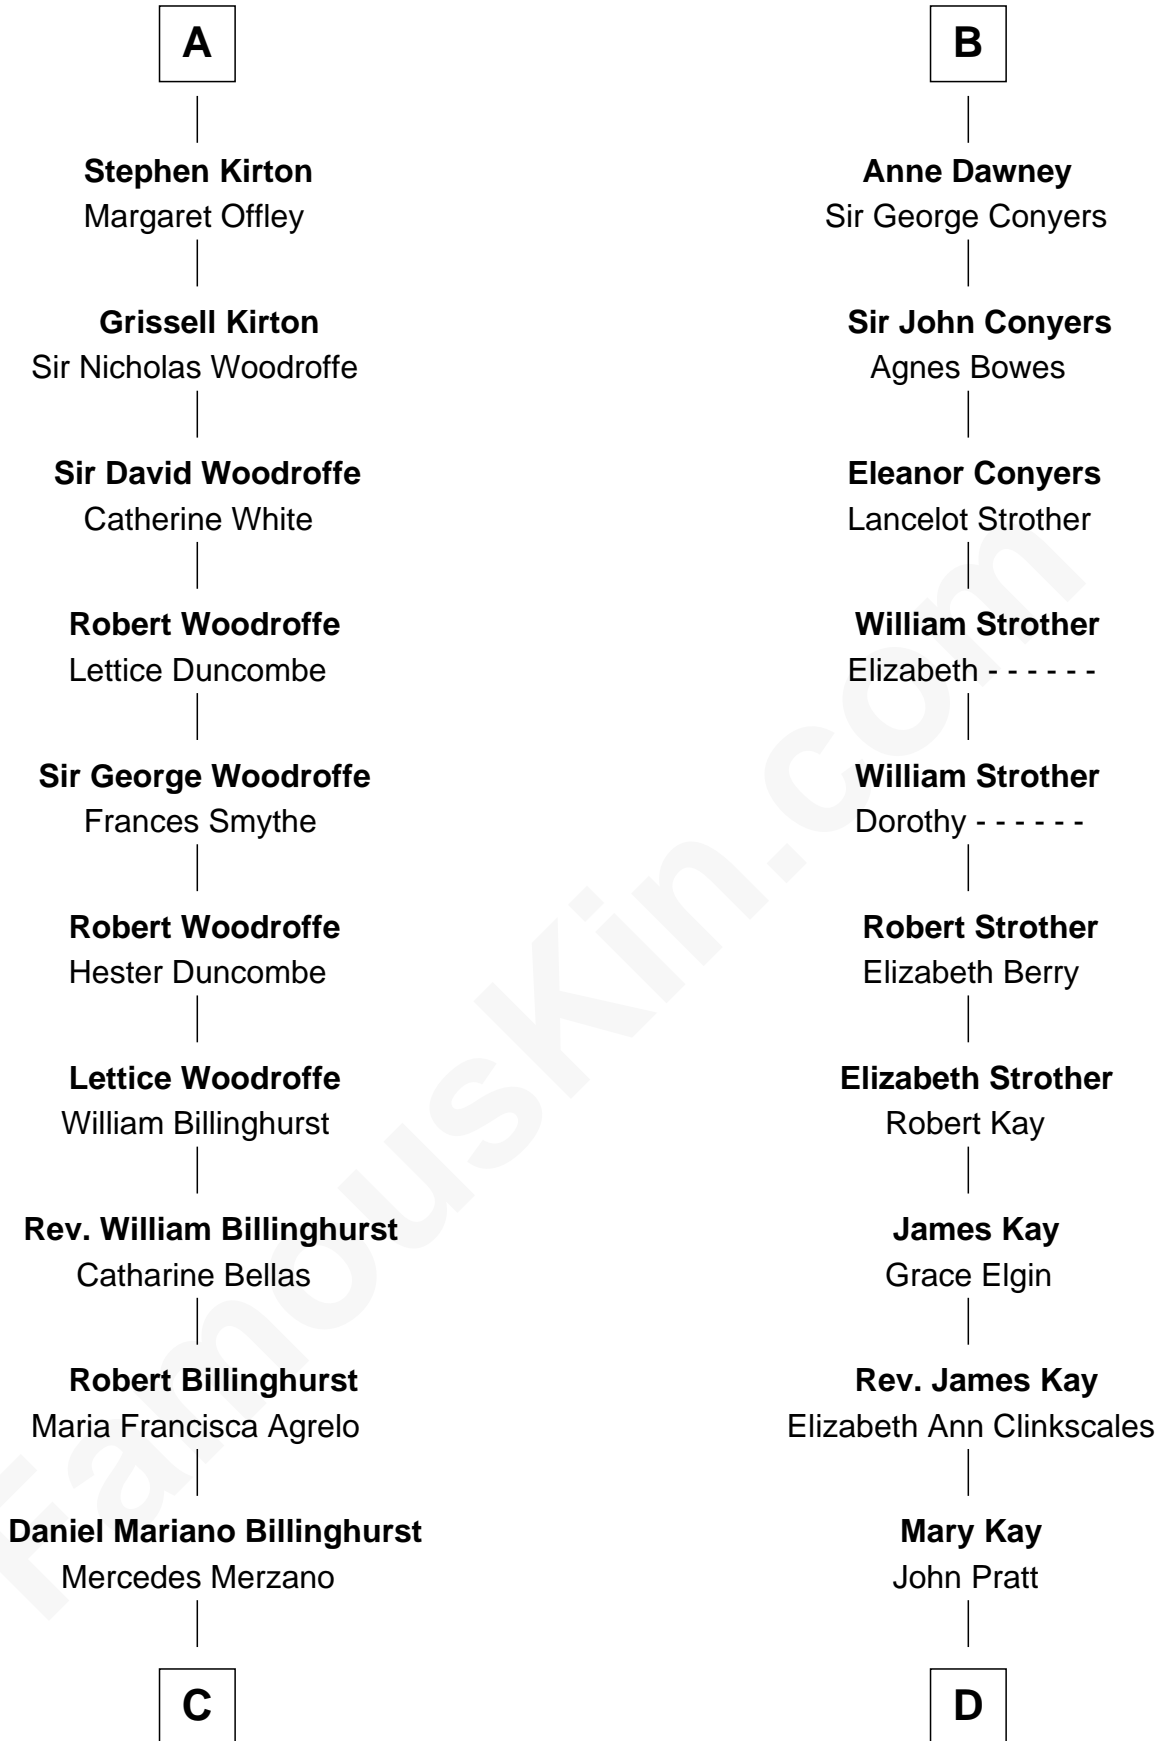

FamousKin.com
Relationship Chart of
Susana Ferrari Billinghamurst
Argentine Aviation Pioneer

19th cousin 1 time removed of

Jimmy Carter
39th U.S. President

C

Lisandro Billinghamurst

Ana Kidd

Rosa Laureana Billinghamurst

Alfredo Ferrari

Susana Ferrari Billinghamurst

Argentine Aviation Pioneer

D

James E. Pratt

Sophonra C. Cowan

Nina Pratt

William Archibald Carter

Earl Carter

Lillian Gordy

Jimmy Carter

39th U.S. President

FamousKin.com