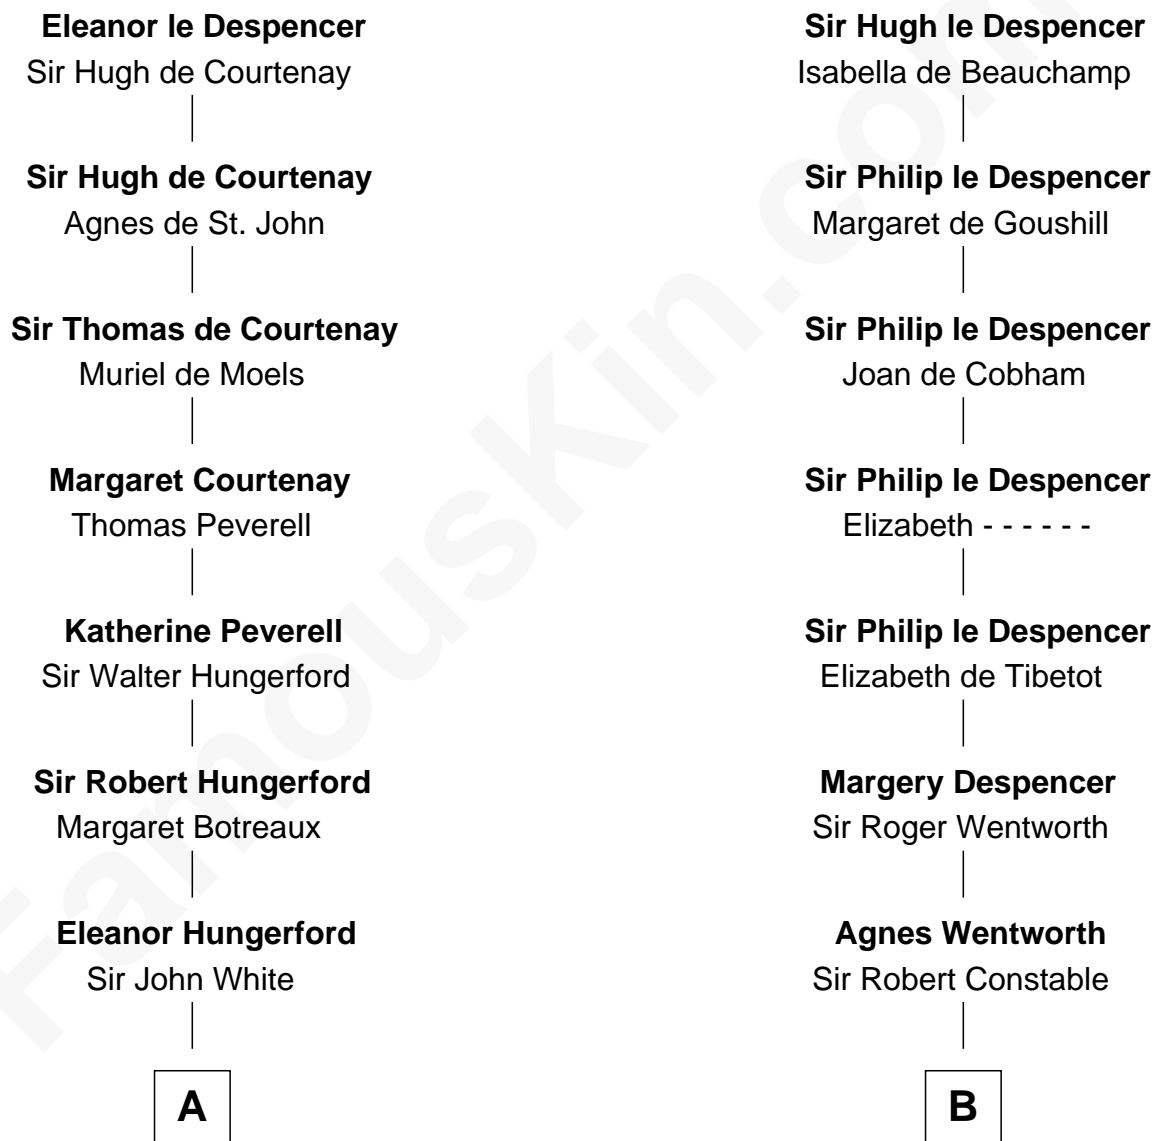

FamousKin.com
Relationship Chart of
Susana Ferrari Billinghurst

Argentine Aviation Pioneer

21st cousin of

William Howard Taft

27th U.S. President

Sir Hugh le Despencer

Aveline Basset

C

Robert Billinghamurst
Maria Francisca Agrelo

Daniel Mariano Billinghamurst
Mercedes Merzano

Lisandro Billinghamurst
Ana Kidd

Rosa Laureana Billinghamurst
Alfredo Ferrari

Susana Ferrari Billinghamurst
Argentine Aviation Pioneer

D

Abner Rawson
Mary Allen

Rhoda Rawson
Aaron Taft

Peter Rawson Taft
Sylvia Howard

Alphonso Taft
Louisa Maria Torrey

William Howard Taft
27th U.S. President