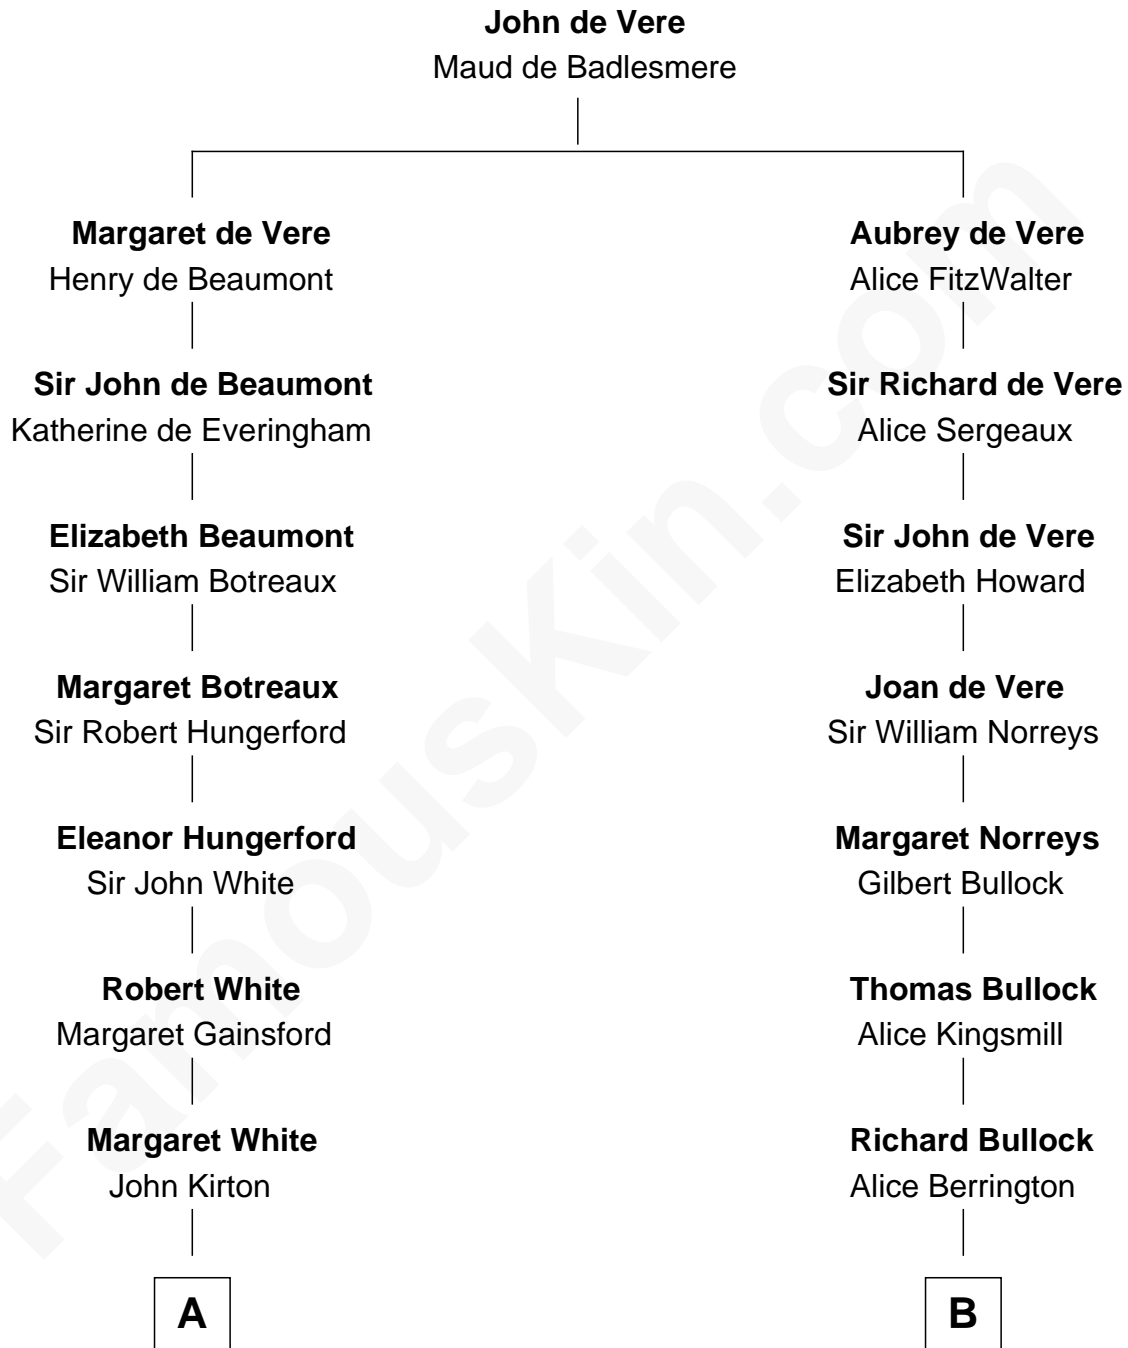

**FamousKin.com**  
**Relationship Chart of**  
**Susana Ferrari Billinghamurst**  
*Argentine Aviation Pioneer*

**18th cousin 1 time removed of**  
**Lou (Henry) Hoover**  
*First Lady of President Herbert Hoover*

**C**

**Lisandro Billinghamurst**

Ana Kidd

**Rosa Laureana Billinghamurst**

Alfredo Ferrari

**Susana Ferrari Billinghamurst**

*Argentine Aviation Pioneer*

**D**

**Florence Ida Weed**

Charles Delano Henry

**Lou (Henry) Hoover**

*First Lady of Herbert Hoover*

FamousKin.com