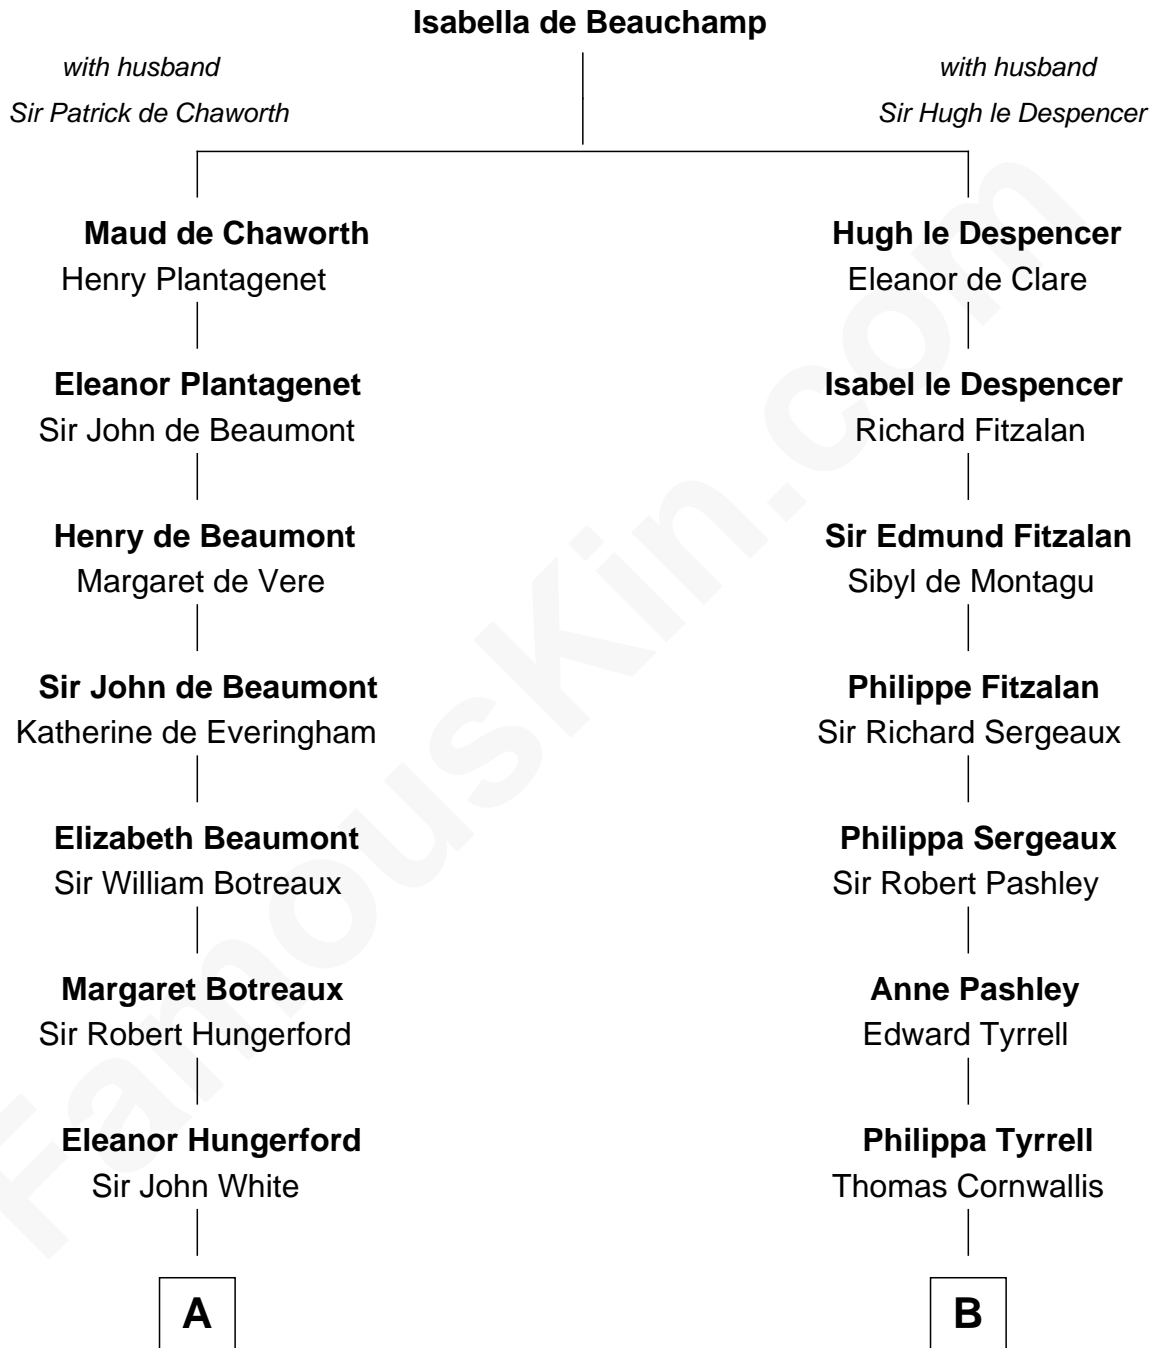

FamousKin.com
Relationship Chart of
Susana Ferrari Billinghamurst
Argentine Aviation Pioneer

20th cousin 1 time removed of
Ellen Louise (Axson) Wilson
First Lady of President Woodrow Wilson

C

Robert Billinghamurst
Maria Francisca Agrelo

Daniel Mariano Billinghamurst
Mercedes Merzano

Lisandro Billinghamurst
Ana Kidd

Rosa Laureana Billinghamurst
Alfredo Ferrari

Susana Ferrari Billinghamurst
Argentine Aviation Pioneer

D

Isaac FitzRandolph
Eleanor Hunter