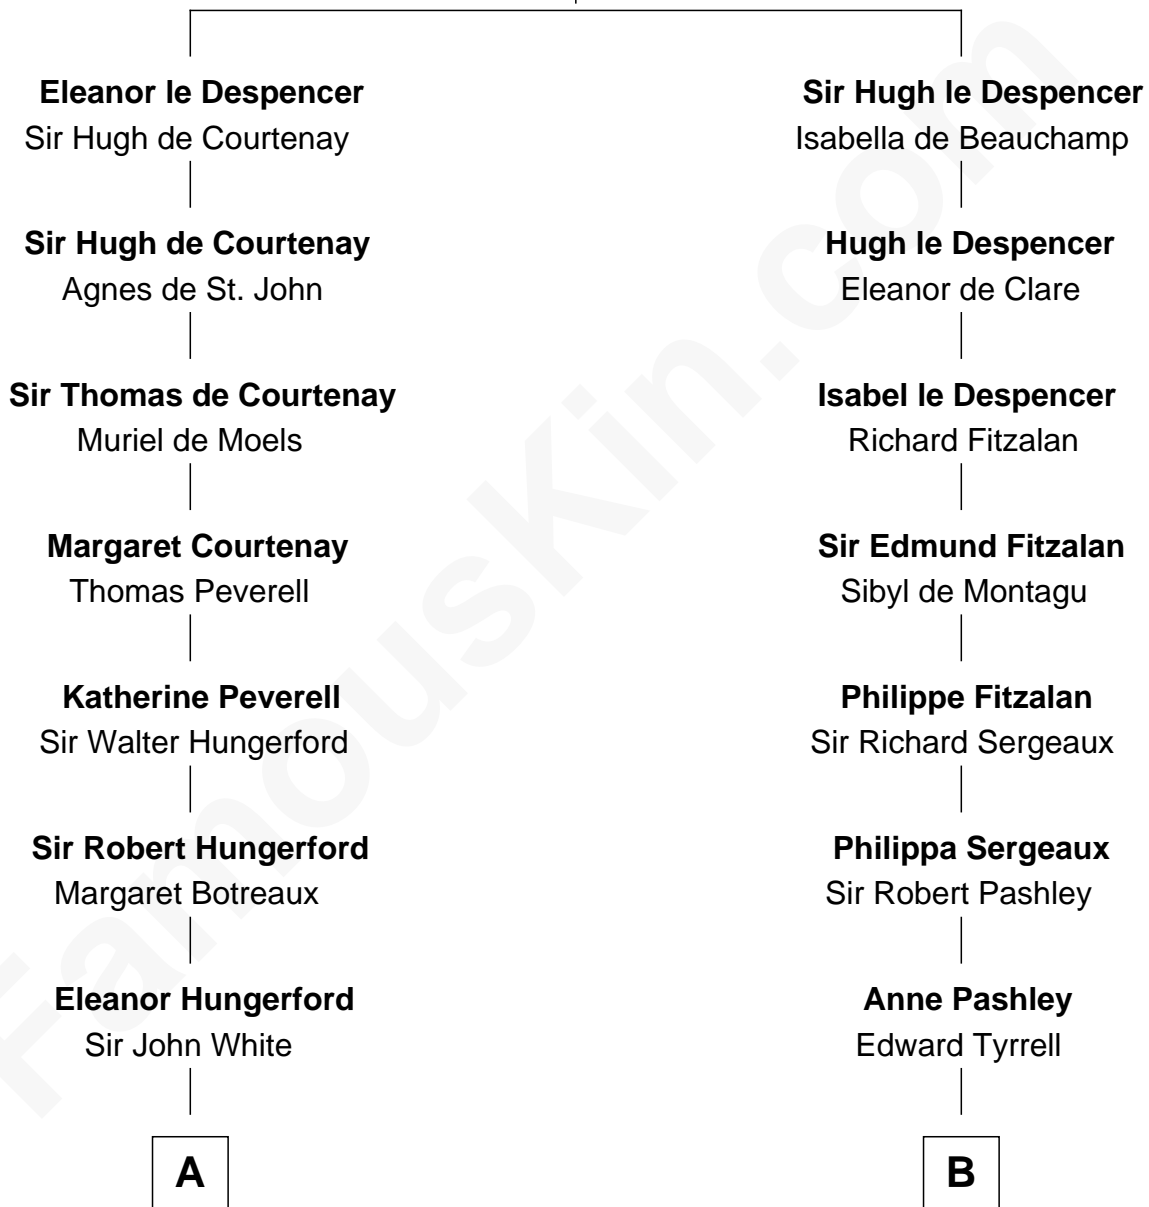

**FamousKin.com**  
**Relationship Chart of**  
**Susana Ferrari Billinghamurst**  
*Argentine Aviation Pioneer*

**21st cousin of**  
**Ellen Louise (Axson) Wilson**  
*First Lady of President Woodrow Wilson*

**Sir Hugh le Despencer**  
 Aveline Basset

**C**

**Robert Billinghamurst**  
Maria Francisca Agrelo

**Daniel Mariano Billinghamurst**  
Mercedes Merzano

**Lisandro Billinghamurst**  
Ana Kidd

**Rosa Laureana Billinghamurst**  
Alfredo Ferrari

**Susana Ferrari Billinghamurst**  
*Argentine Aviation Pioneer*

**D**

**Deliverance Coward**  
James FitzRandolph

**Isaac FitzRandolph**  
Eleanor Hunter

**Rebecca Longstreet FitzRandolph**  
Rev. Isaac Stockton Keith Axson