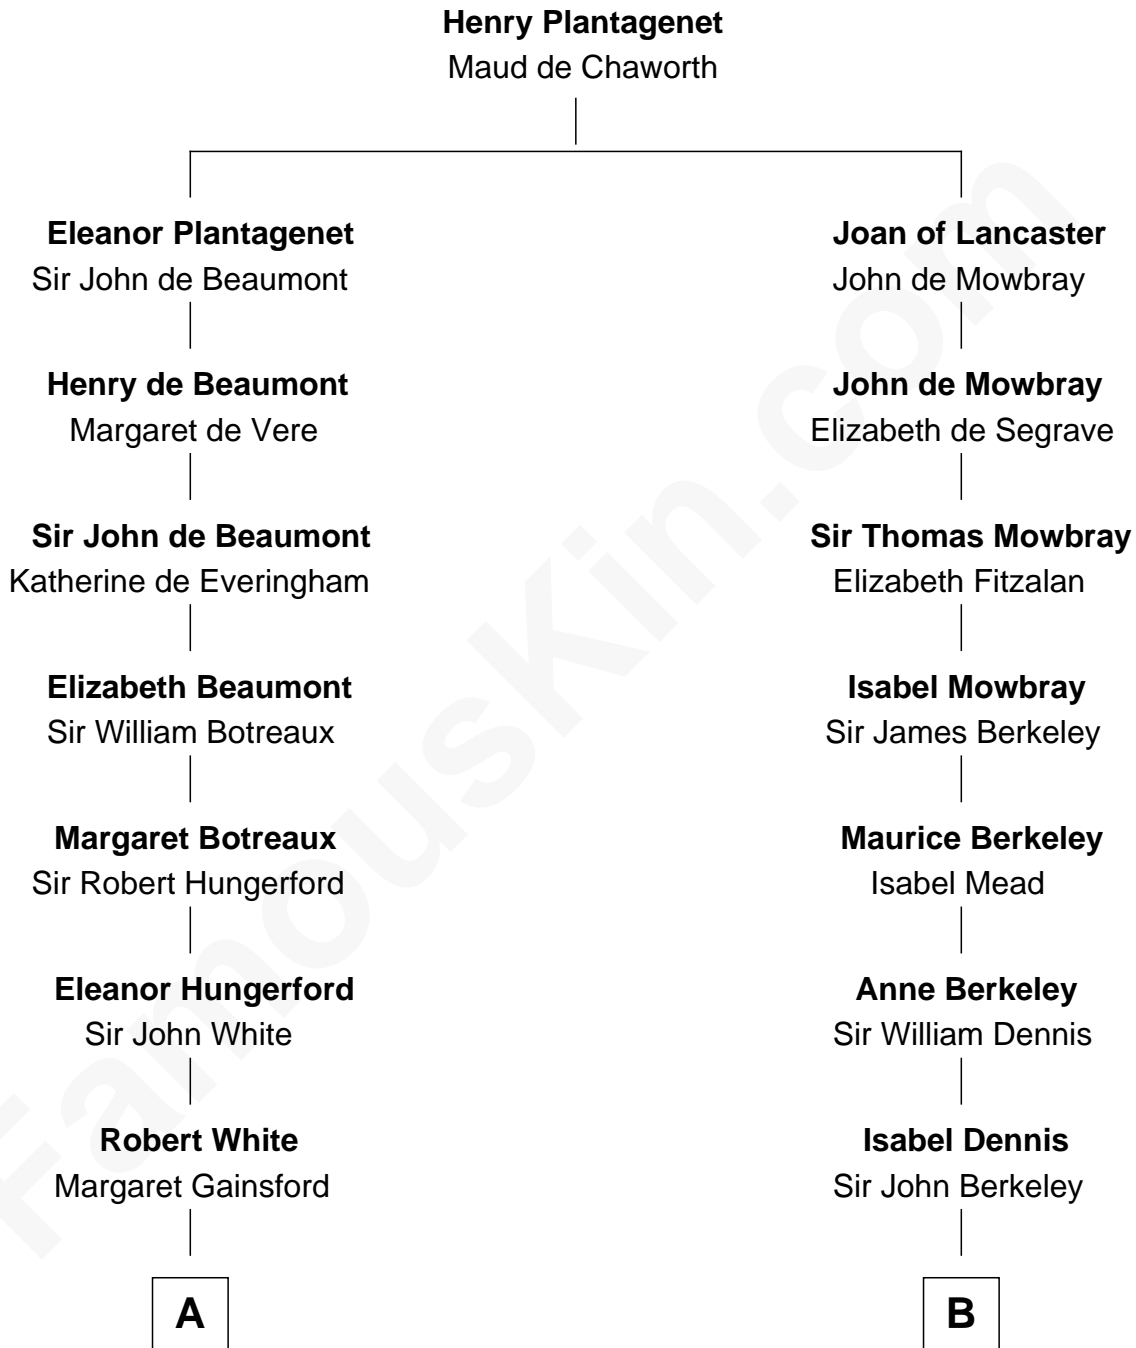

FamousKin.com
Relationship Chart of
Susana Ferrari Billinghurst
Argentine Aviation Pioneer

15th cousin 5 times removed of

Samuel Prescott

Completed Paul Revere's Midnight Ride

C

—
Daniel Mariano Billinghamurst

Mercedes Merzano

—
Lisandro Billinghamurst

Ana Kidd

—
Rosa Laureana Billinghamurst

Alfredo Ferrari

—
Susana Ferrari Billinghamurst

Argentine Aviation Pioneer

FamousKin.com