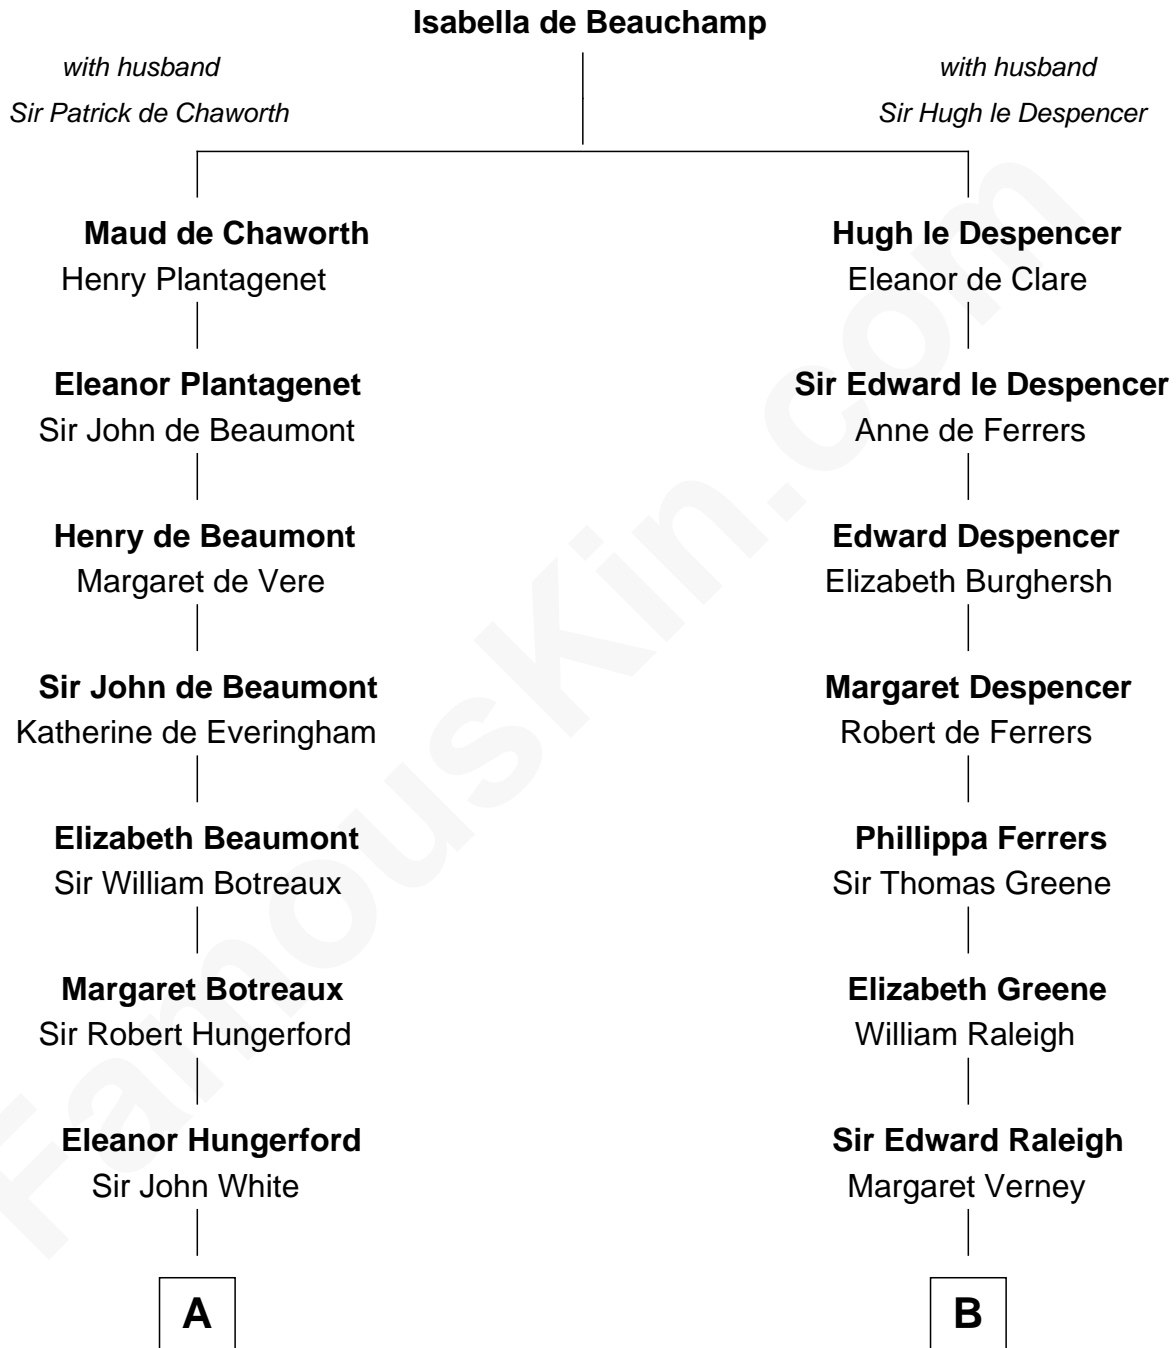

**FamousKin.com**  
**Relationship Chart of**  
**Susana Ferrari Billinghurst**  
*Argentine Aviation Pioneer*

19th cousin 2 times removed of

**Stephen A. Douglas**

*Participated in Lincoln-Douglas Debates*

**C**

**Robert Billinghurst**  
Maria Francisca Agrelo

**Daniel Mariano Billinghurst**  
Mercedes Merzano

**Lisandro Billinghurst**  
Ana Kidd

**Rosa Laureana Billinghurst**  
Alfredo Ferrari

**Susana Ferrari Billinghurst**  
*Argentine Aviation Pioneer*

**D**

**Martha Arnold**  
Benajah Douglass

**Dr. Stephen Arnold Douglass**  
Sarah Fiske

**Stephen A. Douglas**  
*The Lincoln-Douglas Debates*

FamousKin.com