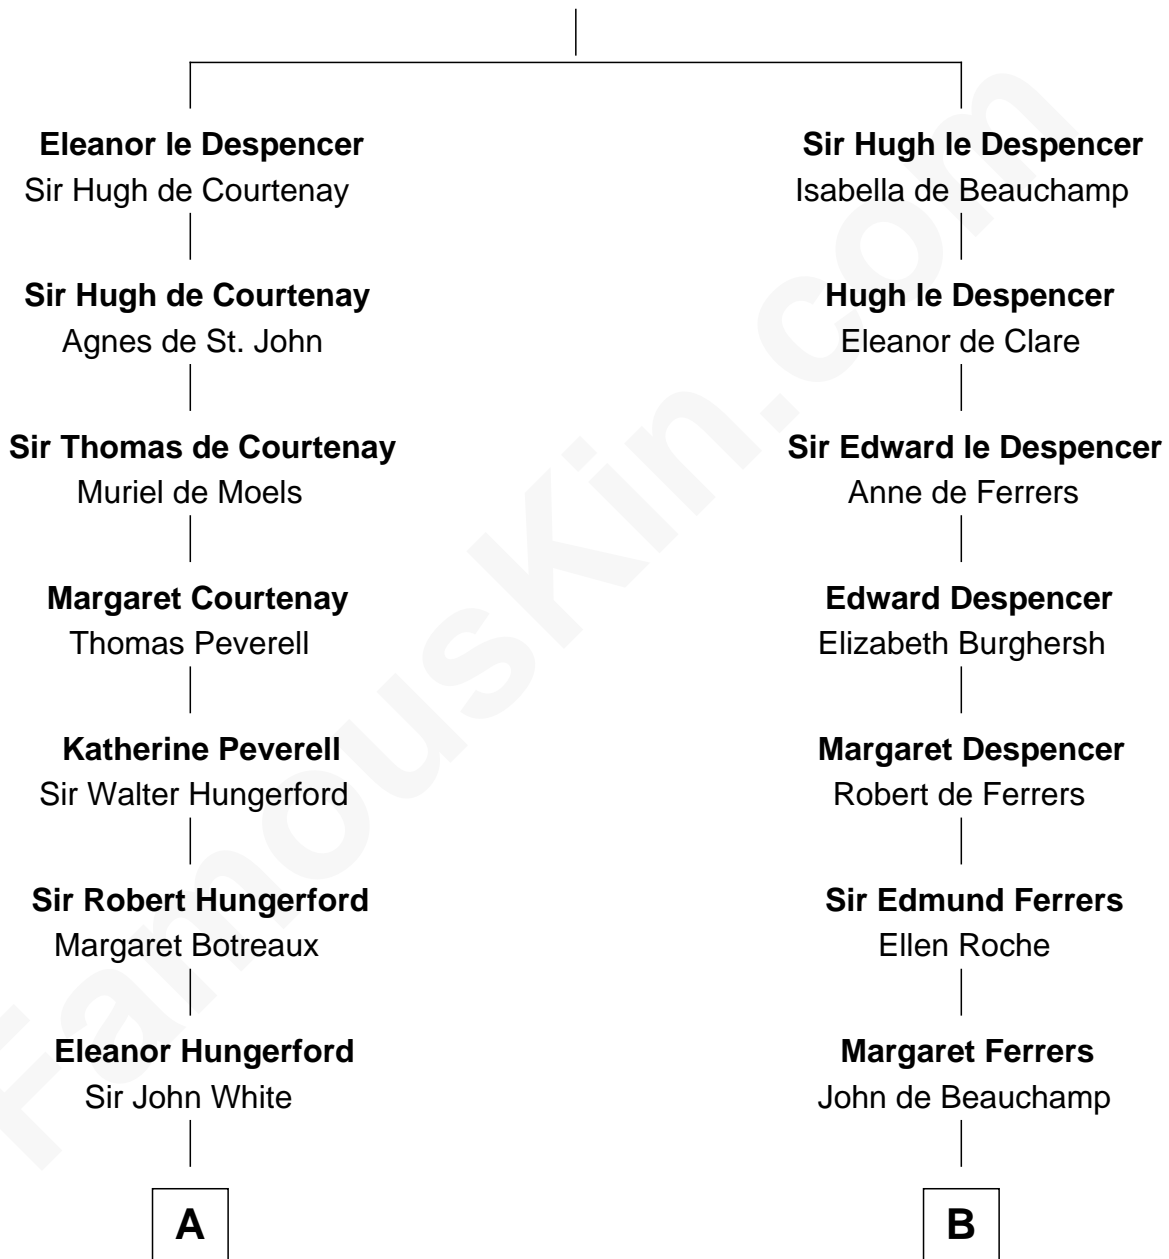

FamousKin.com
Relationship Chart of
Susana Ferrari Billinghamurst
Argentine Aviation Pioneer

21st cousin of

Mary Winthrop Gooding
Prolific Mayflower Descendant

Sir Hugh le Despencer
 Aveline Basset

C

Robert Billinghurst
Maria Francisca Agrelo

Daniel Mariano Billinghurst
Mercedes Merzano

Lisandro Billinghurst
Ana Kidd

Rosa Laureana Billinghurst
Alfredo Ferrari

Susana Ferrari Billinghurst
Argentine Aviation Pioneer

D

Rebecca Macomber
Joseph Gooding