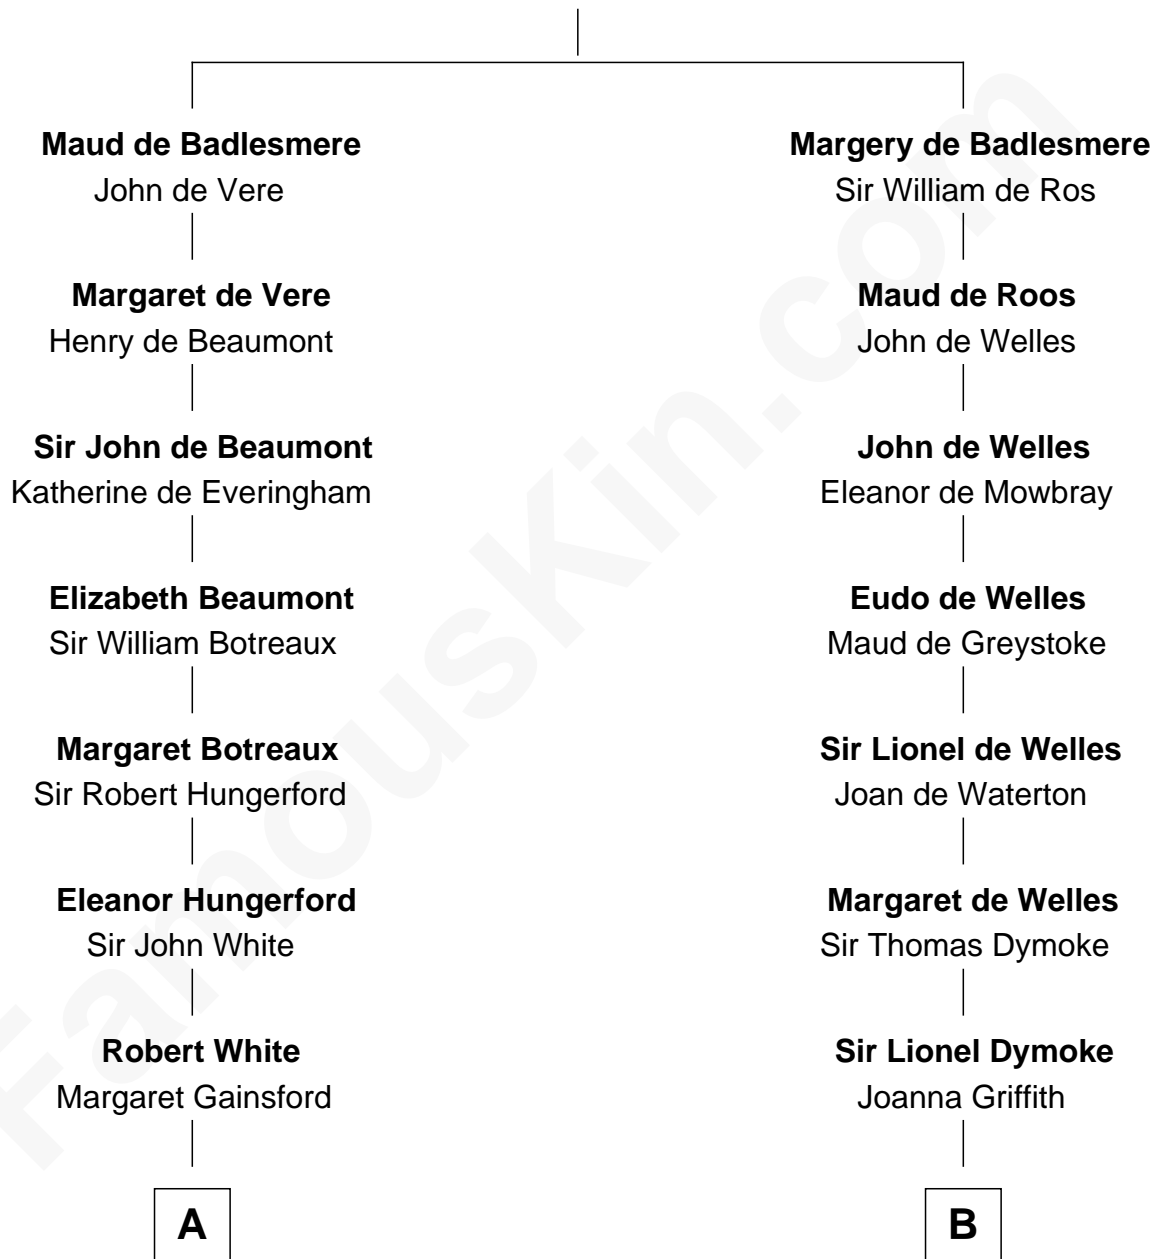

FamousKin.com
Relationship Chart of
Susana Ferrari Billinghamurst
Argentine Aviation Pioneer

19th cousin 1 time removed of

John Fremont Hill
45th Governor of Maine

Bartholomew de Badlesmere

Margaret de Clare

C

Daniel Mariano Billinghamurst

Mercedes Merzano

Lisandro Billinghamurst

Ana Kidd

Rosa Laureana Billinghamurst

Alfredo Ferrari

Susana Ferrari Billinghamurst

Argentine Aviation Pioneer

D

Andrew Pepperrell Leighton

Sarah Catherine Odiorne

Miriam Leighton

William Hill

John Fremont Hill

45th Governor of Maine