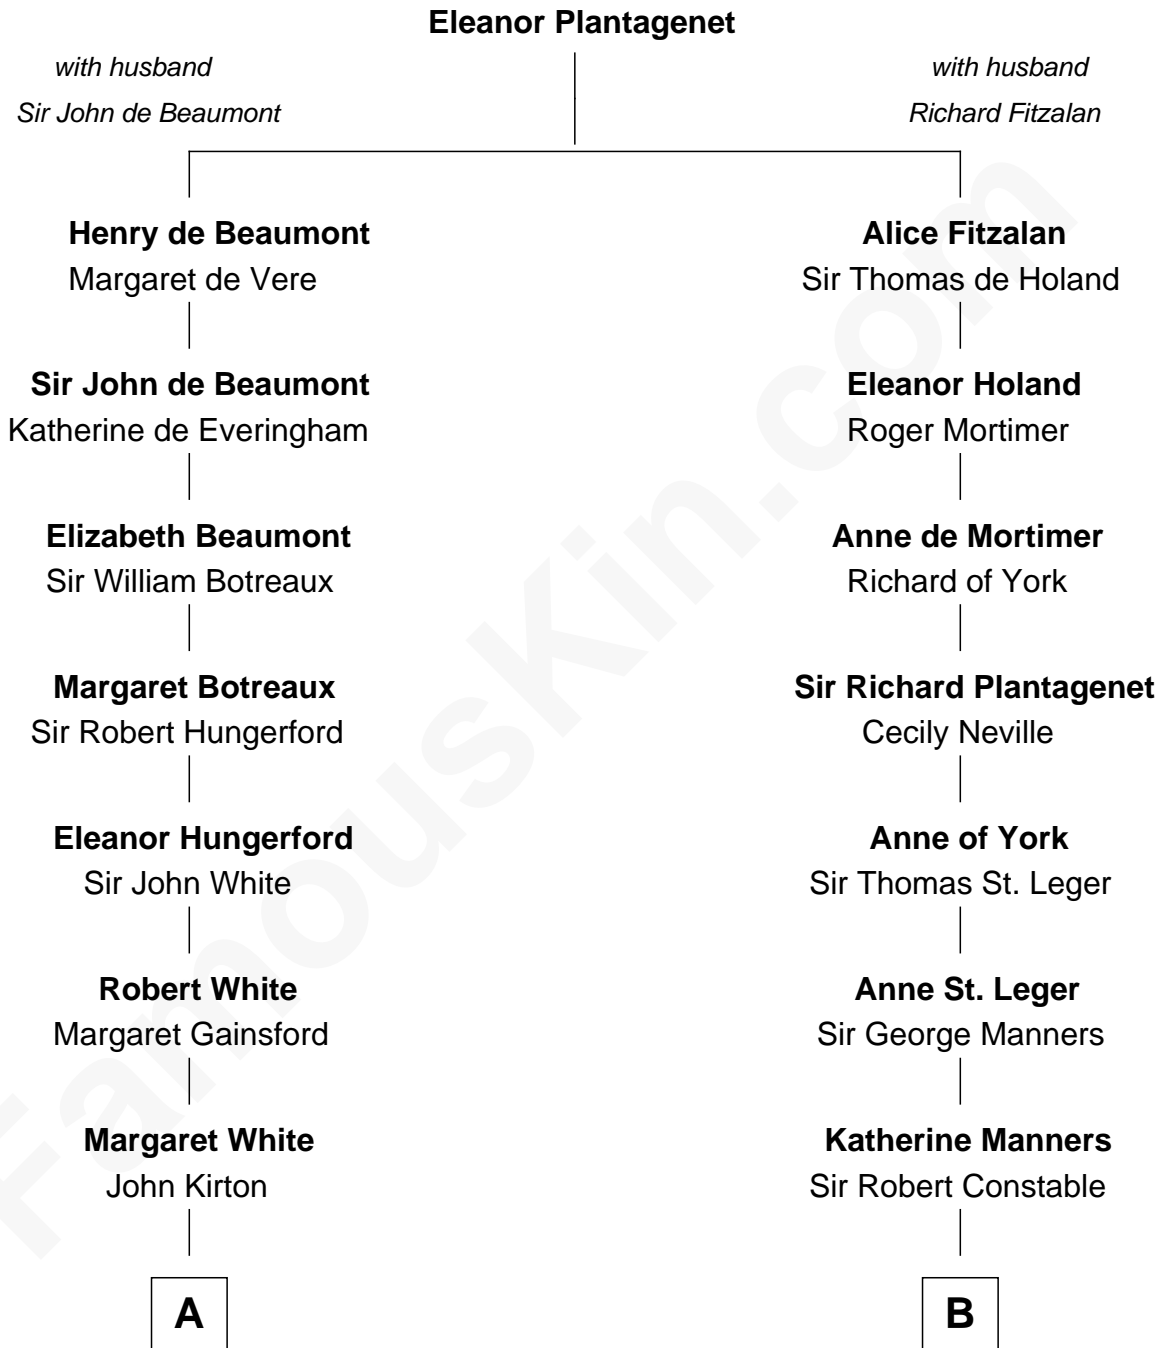

FamousKin.com
Relationship Chart of
Susana Ferrari Billinghamurst
Argentine Aviation Pioneer

19th cousin of

Brian Forster
TV Actor

C

Lisandro Billinghurst

Ana Kidd

Rosa Laureana Billinghurst

Alfredo Ferrari

Susana Ferrari Billinghurst

Argentine Aviation Pioneer

D

Frederic Percy Cochrane Forster

Alice Mary Biggs

Peter Cochrane Forster

Jennifer Dickens Downing

Brian Forster