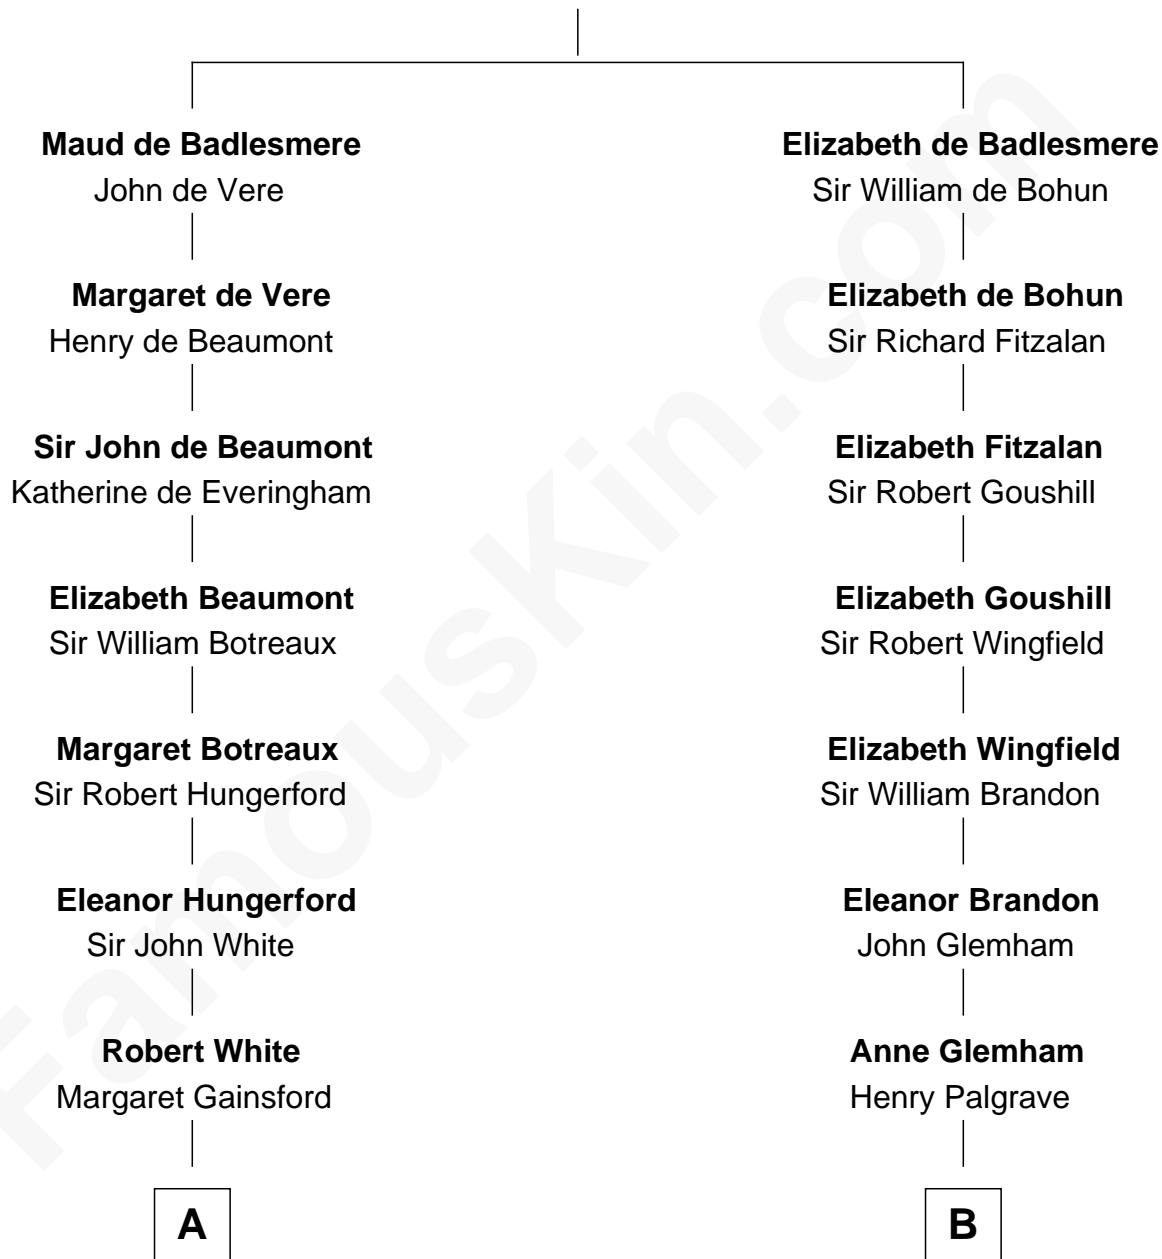

**FamousKin.com**  
**Relationship Chart of**  
**Susana Ferrari Billinghurst**  
*Argentine Aviation Pioneer*

13th cousin 7 times removed of

**Roger Sherman**

*Signer of the Declaration of Independence*

**Bartholomew de Badlesmere**

Margaret de Clare

**C**

—  
**Daniel Mariano Billinghamurst**

Mercedes Merzano

—  
**Lisandro Billinghamurst**

Ana Kidd

—  
**Rosa Laureana Billinghamurst**

Alfredo Ferrari

—  
**Susana Ferrari Billinghamurst**

*Argentine Aviation Pioneer*

FamousKin.com