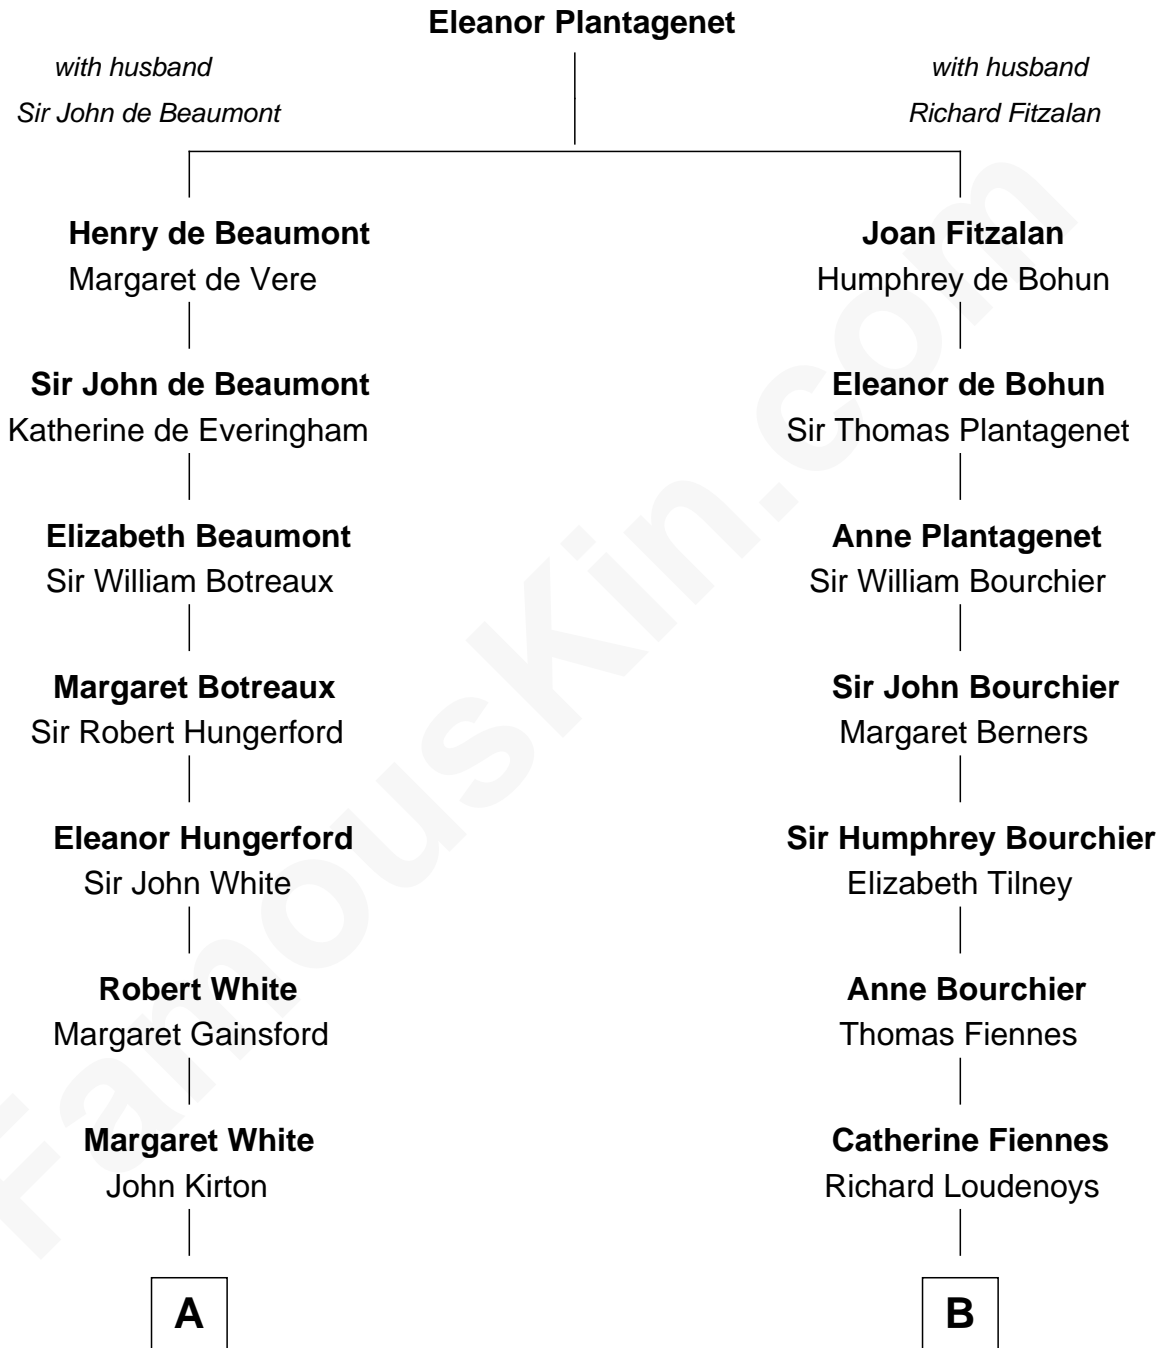

FamousKin.com
Relationship Chart of
Susana Ferrari Billinghamurst
Argentine Aviation Pioneer

19th cousin of

Frank Lloyd Wright
American Architect

C

Lisandro Billinghurst

Ana Kidd

Rosa Laureana Billinghurst

Alfredo Ferrari

Susana Ferrari Billinghurst

Argentine Aviation Pioneer

D

Rev. David Wright

Abigail Goddard

William Carey Wright

Anna Lloyd Jones

Frank Lloyd Wright