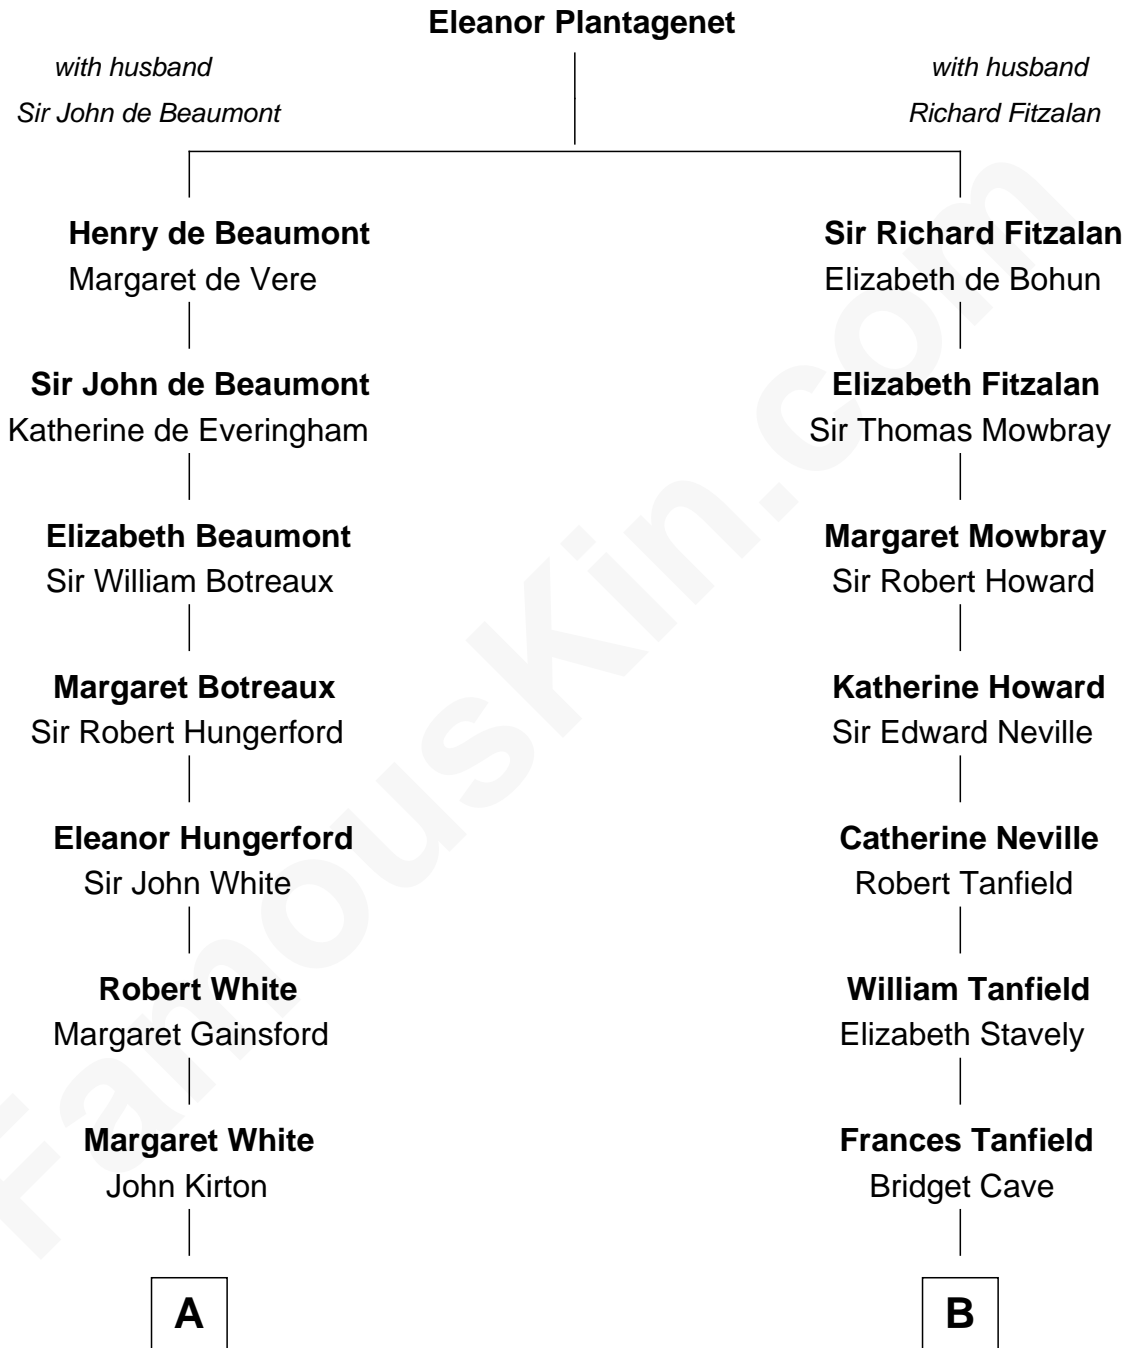

FamousKin.com
Relationship Chart of
Susana Ferrari Billinghurst
Argentine Aviation Pioneer

19th cousin 1 time removed of
Douglas Trumbull
Film Special Effects Pioneer

C

Lisandro Billinghamurst

Ana Kidd

Rosa Laureana Billinghamurst

Alfredo Ferrari

Susana Ferrari Billinghamurst

Argentine Aviation Pioneer

D

Robert Morris Wilton Trumbull

Emily Shurtleff

Morris Kinnard Trumbull

Alice G. Greer