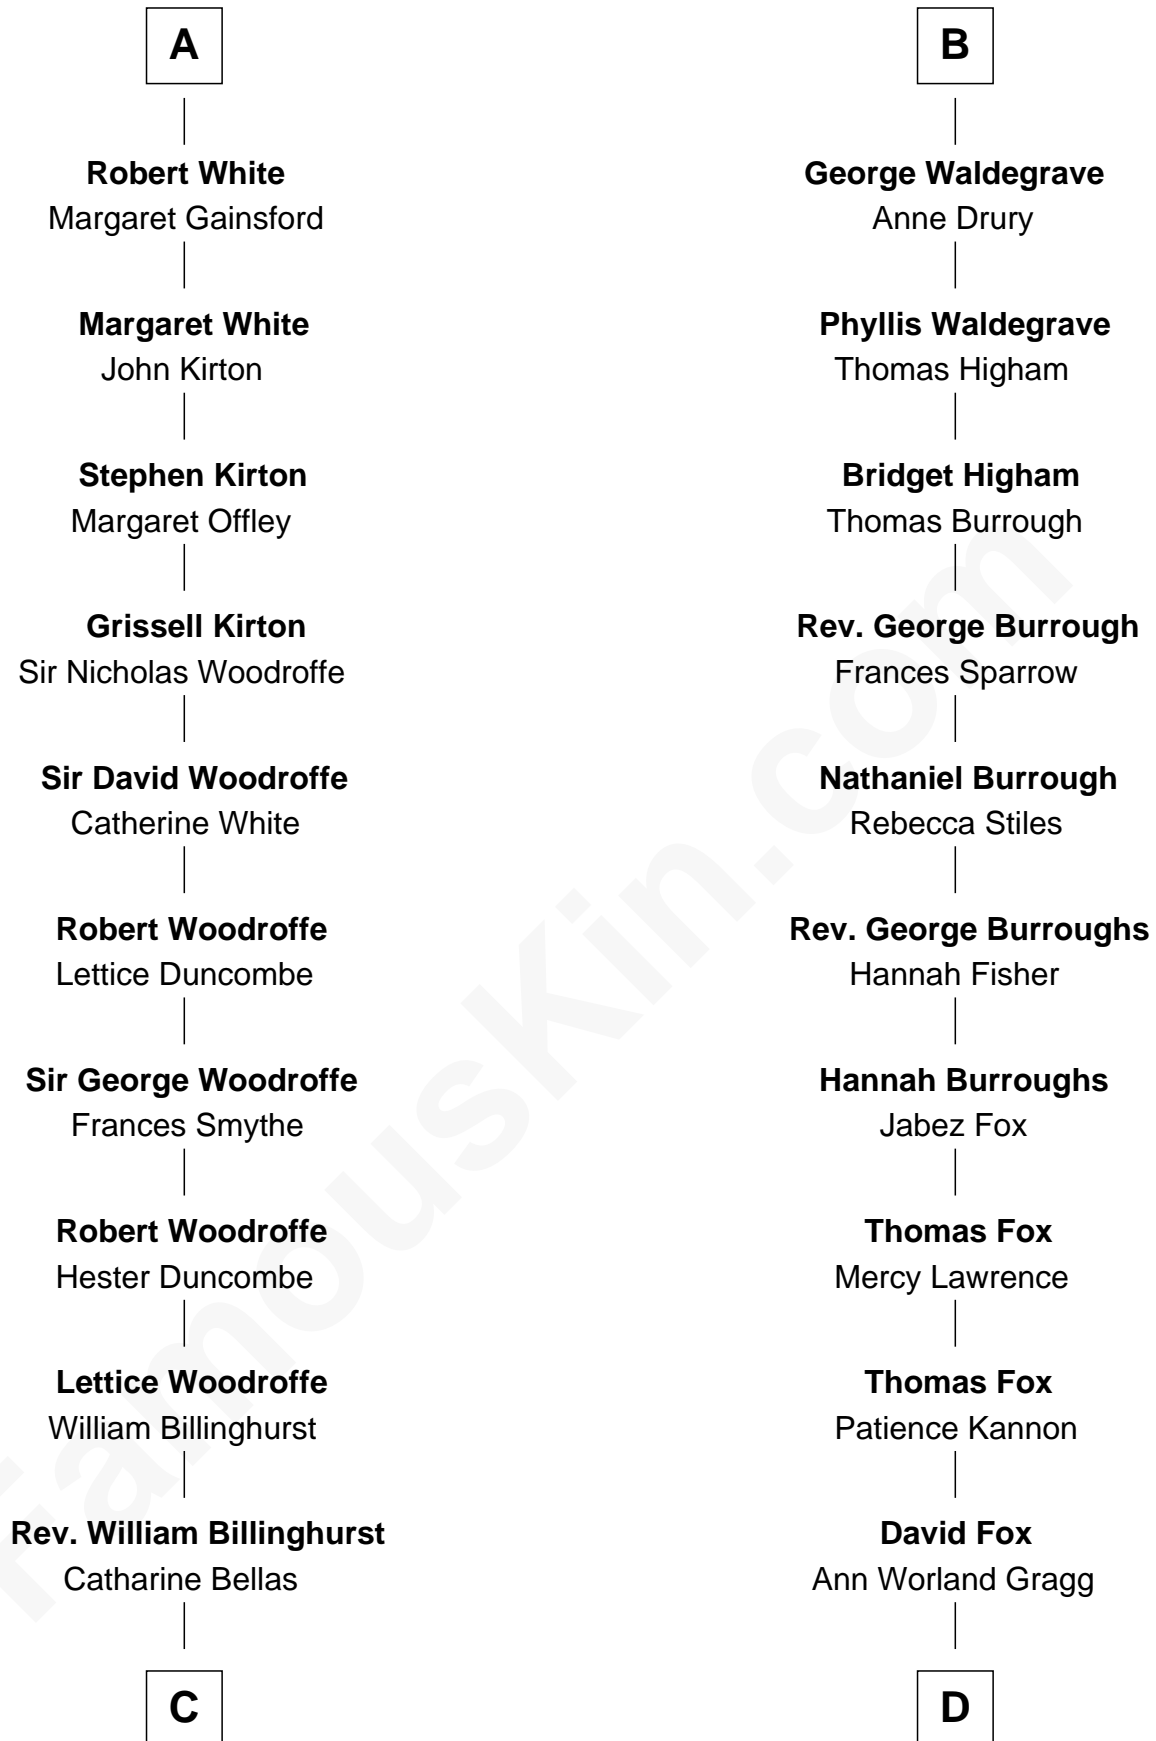

FamousKin.com
Relationship Chart of
Susana Ferrari Billinghamurst
Argentine Aviation Pioneer

21st cousin of

Bob Moore
Co-Founder, Bob's Red Mill

C

Robert Billinghamurst
Maria Francisca Agrelo

Daniel Mariano Billinghamurst
Mercedes Merzano

Lisandro Billinghamurst
Ana Kidd

Rosa Laureana Billinghamurst
Alfredo Ferrari

Susana Ferrari Billinghamurst
Argentine Aviation Pioneer

D

Morris Fox
Sarah A. Smith

Violette Fox
Daniel Francis Learnard

Clinton Morris Learnard
Gertrude Maud Yost

Doris Dell Learnard
Kenneth Earl Moore

Bob Moore
Co-Founder, Bob's Red Mill