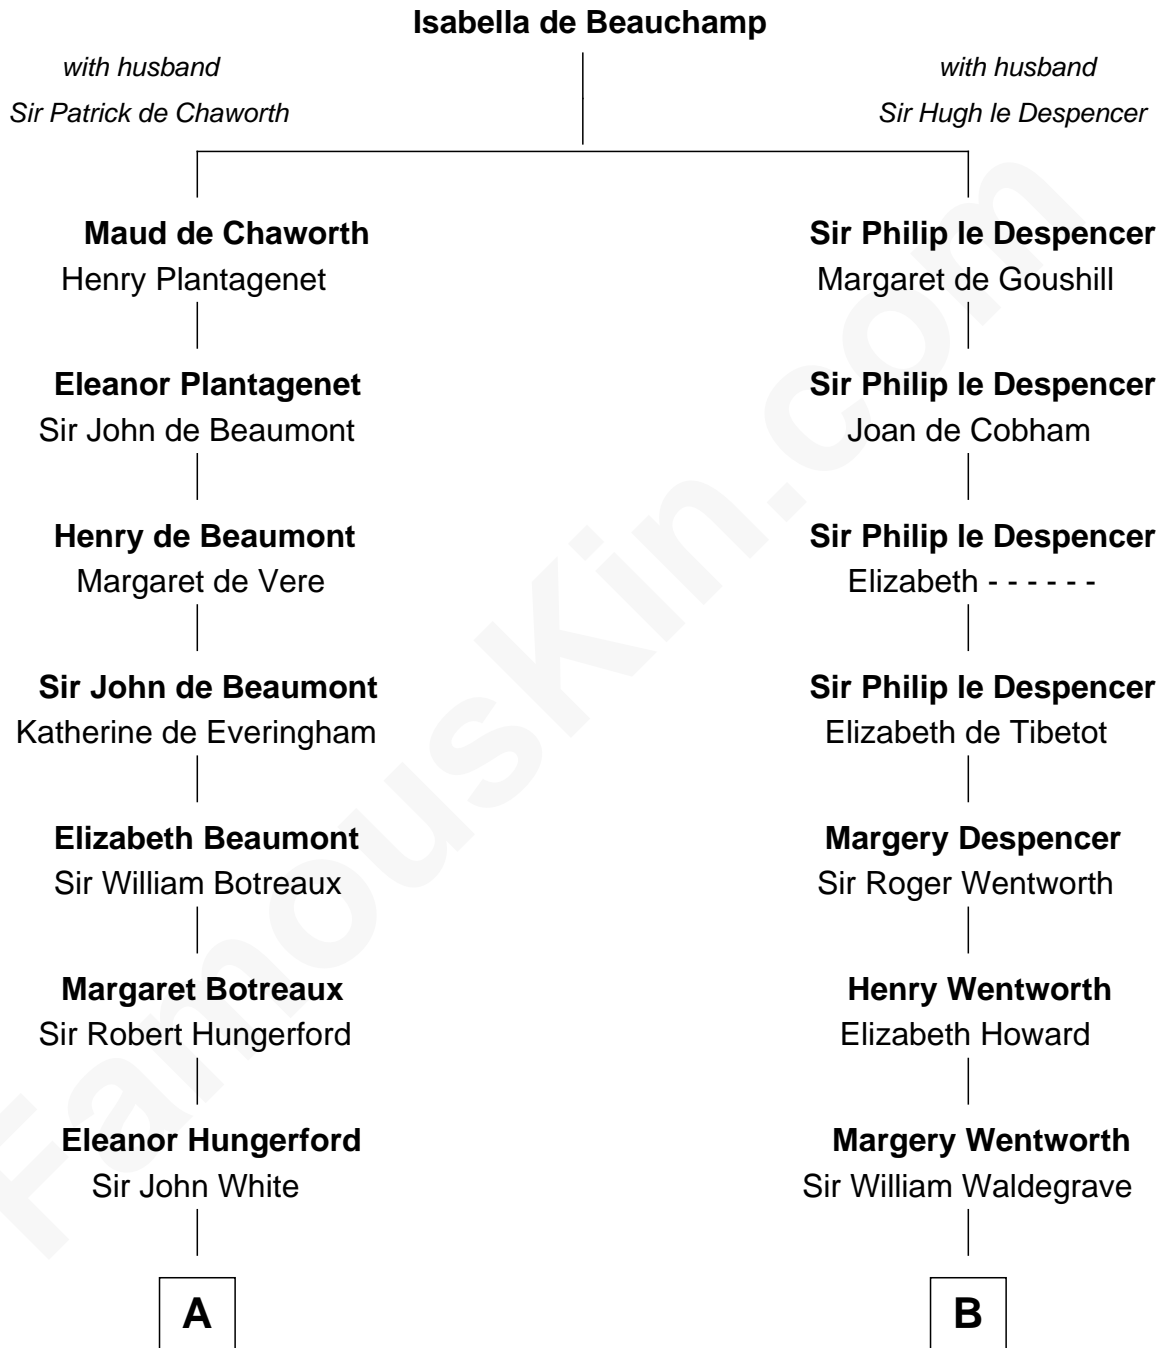

FamousKin.com
Relationship Chart of
Susana Ferrari Billinghamurst
Argentine Aviation Pioneer

21st cousin of

Bob Moore
Co-Founder, Bob's Red Mill

C

Robert Billinghamurst
Maria Francisca Agrelo

Daniel Mariano Billinghamurst
Mercedes Merzano

Lisandro Billinghamurst
Ana Kidd

Rosa Laureana Billinghamurst
Alfredo Ferrari

Susana Ferrari Billinghamurst
Argentine Aviation Pioneer

D

Morris Fox
Sarah A. Smith

Violette Fox
Daniel Francis Learnard

Clinton Morris Learnard
Gertrude Maud Yost

Doris Dell Learnard
Kenneth Earl Moore

Bob Moore
Co-Founder, Bob's Red Mill