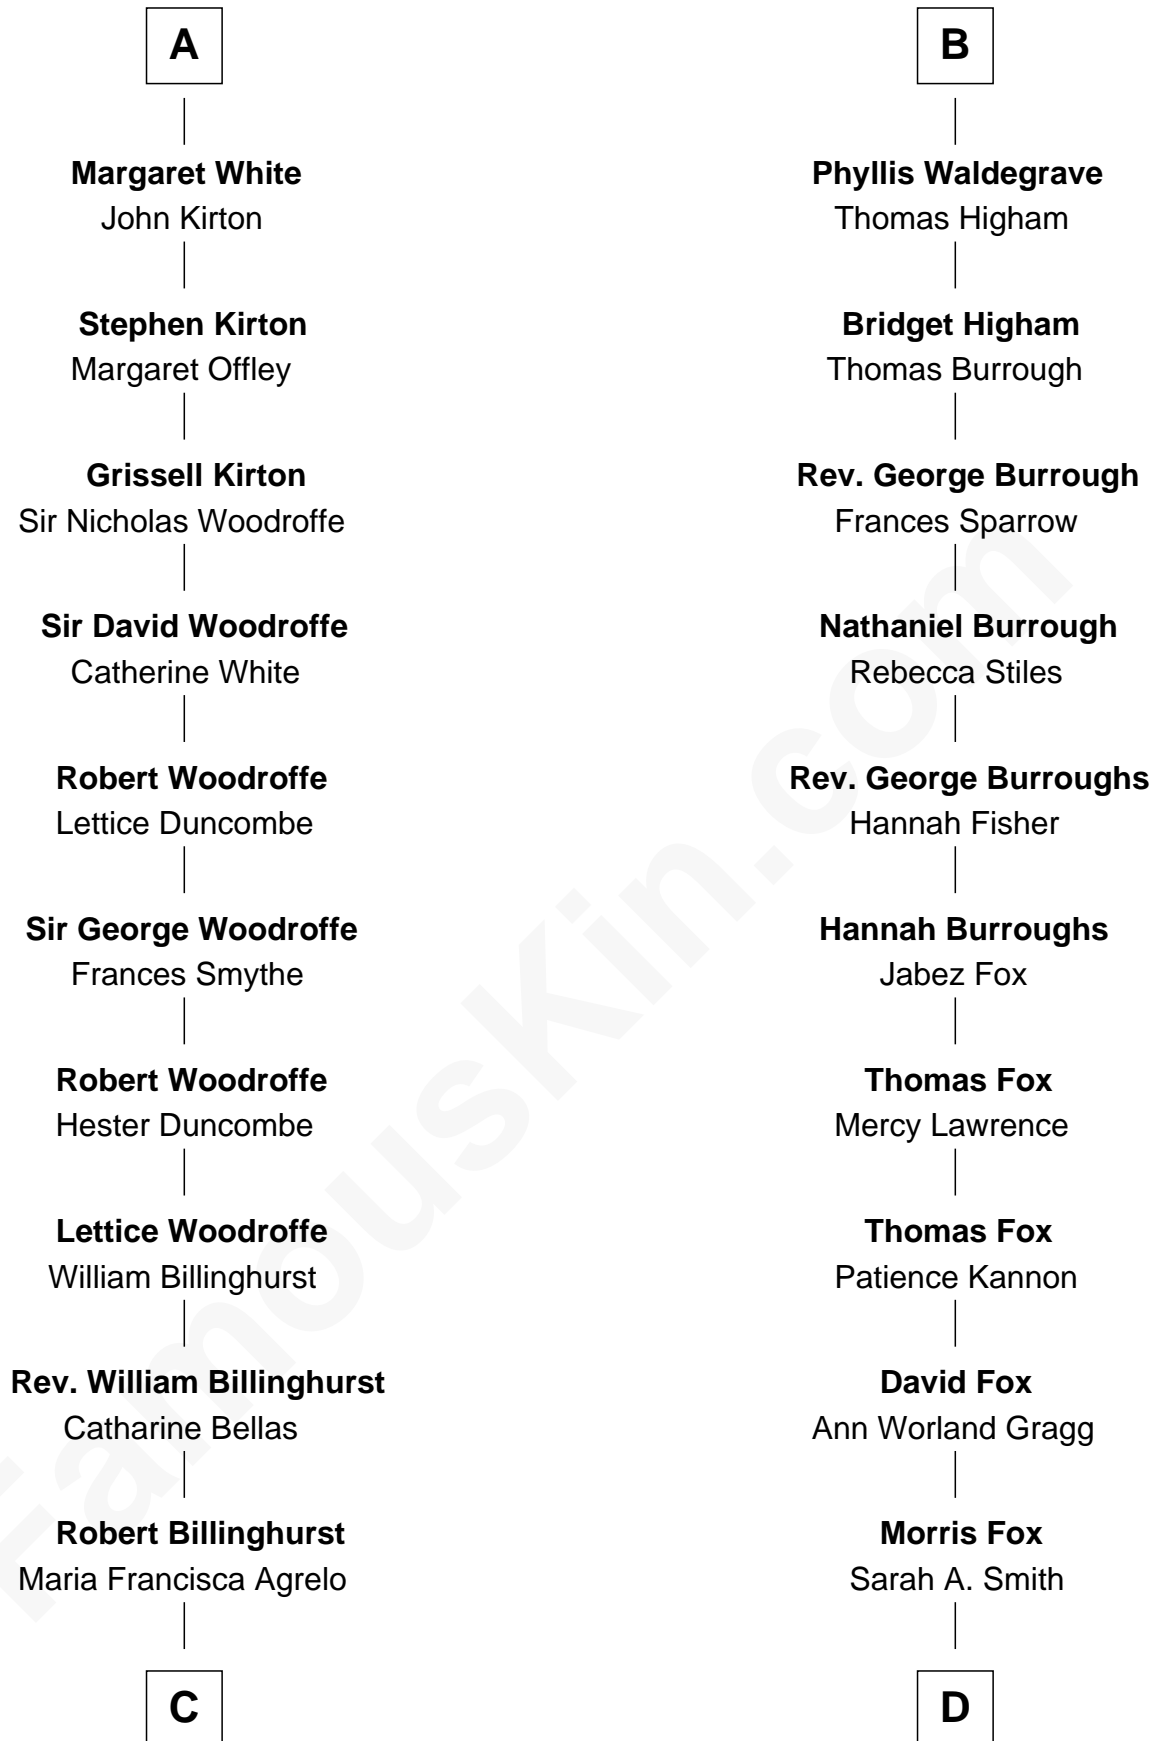

FamousKin.com

Relationship Chart of

Susana Ferrari Billinghurst

Argentine Aviation Pioneer

20th cousin of

Bob Moore

Co-Founder, Bob's Red Mill

Bartholomew de Badlesmere

Margaret de Clare

C

Daniel Mariano Billinghurst

Mercedes Merzano

Lisandro Billinghurst

Ana Kidd

Rosa Laureana Billinghurst

Alfredo Ferrari

Susana Ferrari Billinghurst

Argentine Aviation Pioneer

D

Violette Fox

Daniel Francis Learnard

Clinton Morris Learnard

Gertrude Maud Yost

Doris Dell Learnard

Kenneth Earl Moore

Bob Moore

Co-Founder, Bob's Red Mill