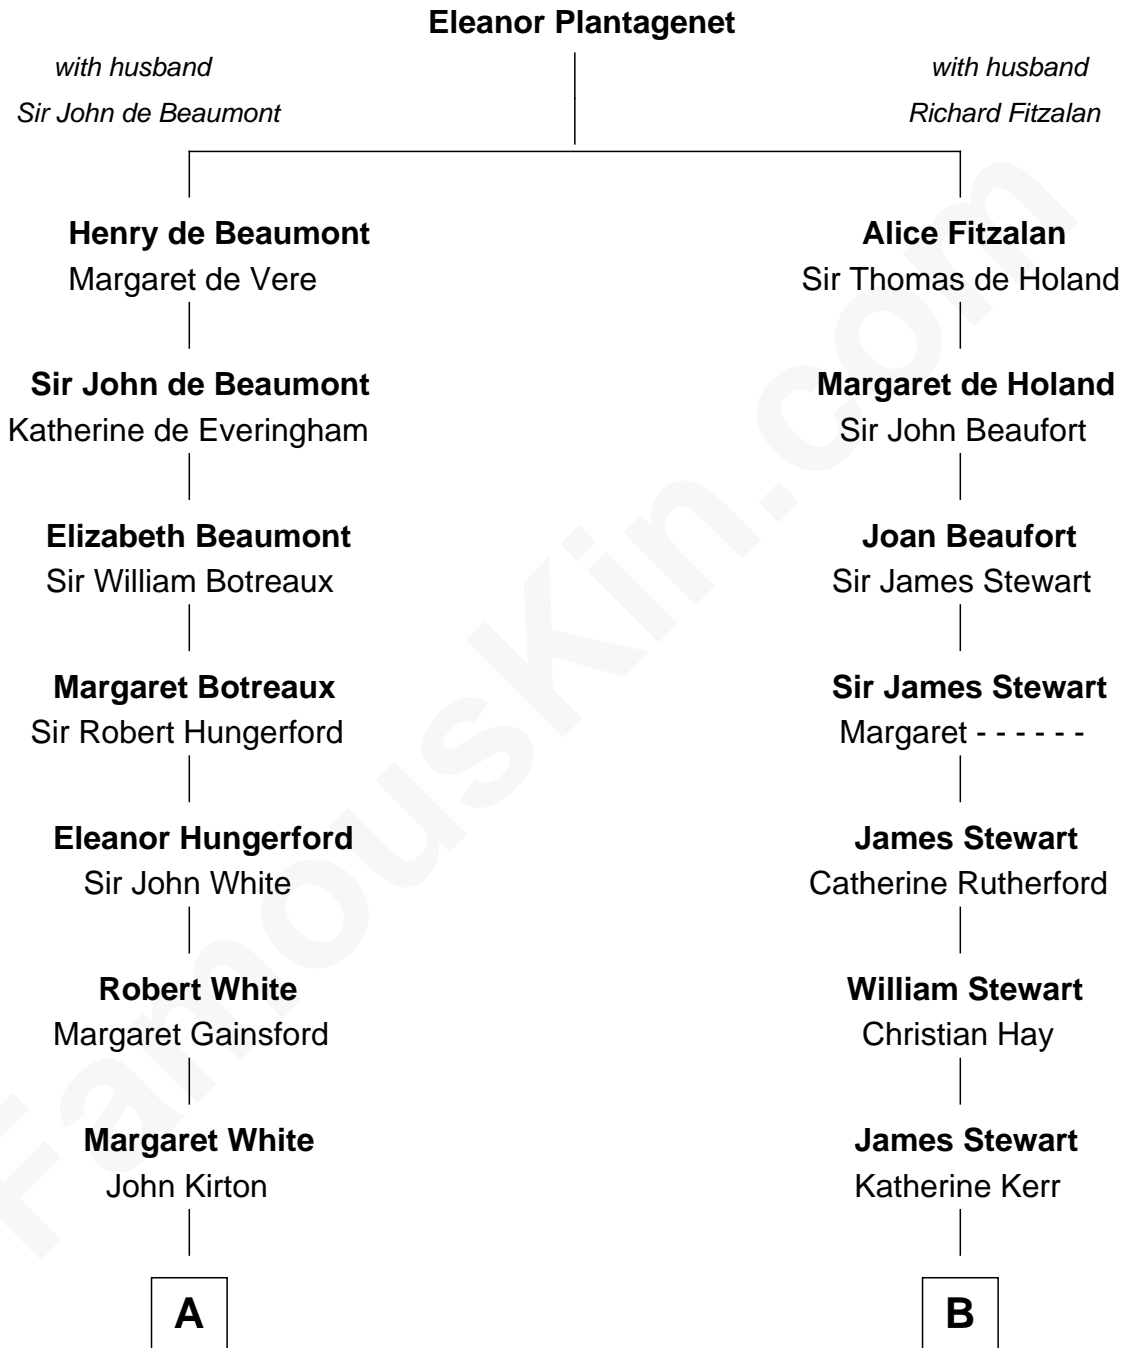

FamousKin.com
Relationship Chart of
Susana Ferrari Billinghurst
Argentine Aviation Pioneer

17th cousin 2 times removed of

Johnny Mercer

Songwriter and Co-Founder of Capitol Records

C

—
Lisandro Billinghamurst

Ana Kidd

—
Rosa Laureana Billinghamurst

Alfredo Ferrari

—
Susana Ferrari Billinghamurst

Argentine Aviation Pioneer

FamousKin.com