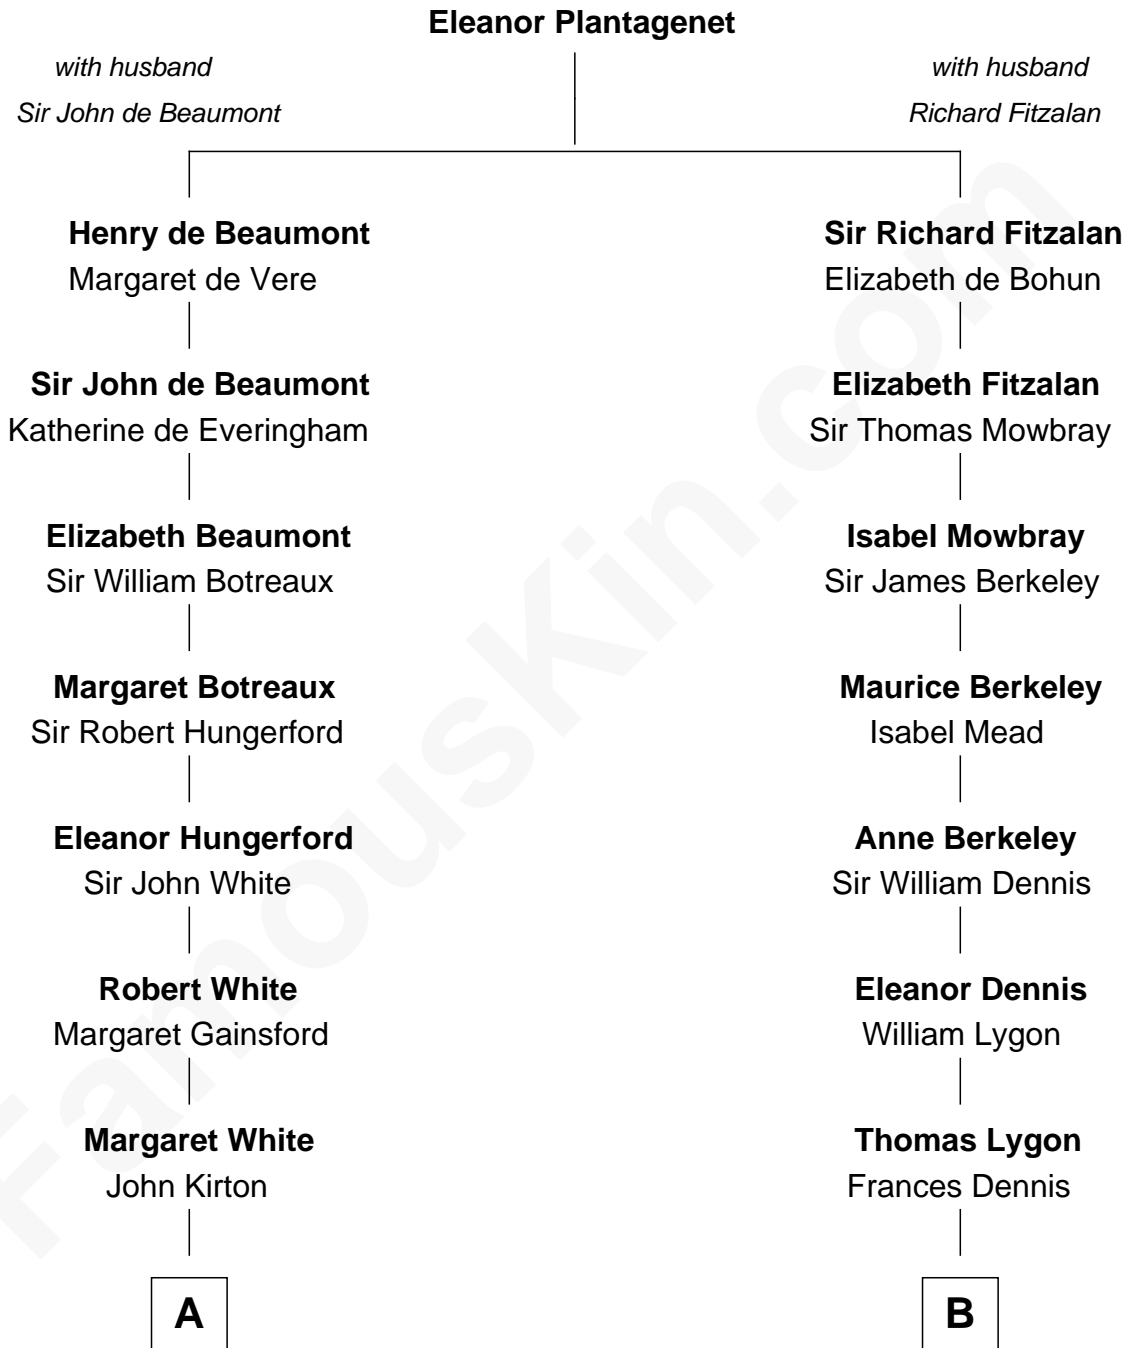

**FamousKin.com**  
**Relationship Chart of**  
**Susana Ferrari Billinghamurst**  
*Argentine Aviation Pioneer*

19th cousin 1 time removed of

**Glenn Close**

*Movie, Television, and Stage Actress*

**C**

**Lisandro Billinghurst**

Ana Kidd

**Rosa Laureana Billinghurst**

Alfredo Ferrari

**Susana Ferrari Billinghurst**

*Argentine Aviation Pioneer*

**D**

**Catherine Mitchell**

Edwin Munford Taliaferro

**Elizabeth Taliaferro**

Edward Bennett Close

**Dr. William Taliaferro Close**

Elizabeth Mary H. Moore

**Glenn Close**

*Movie, Television, and Stage Actress*