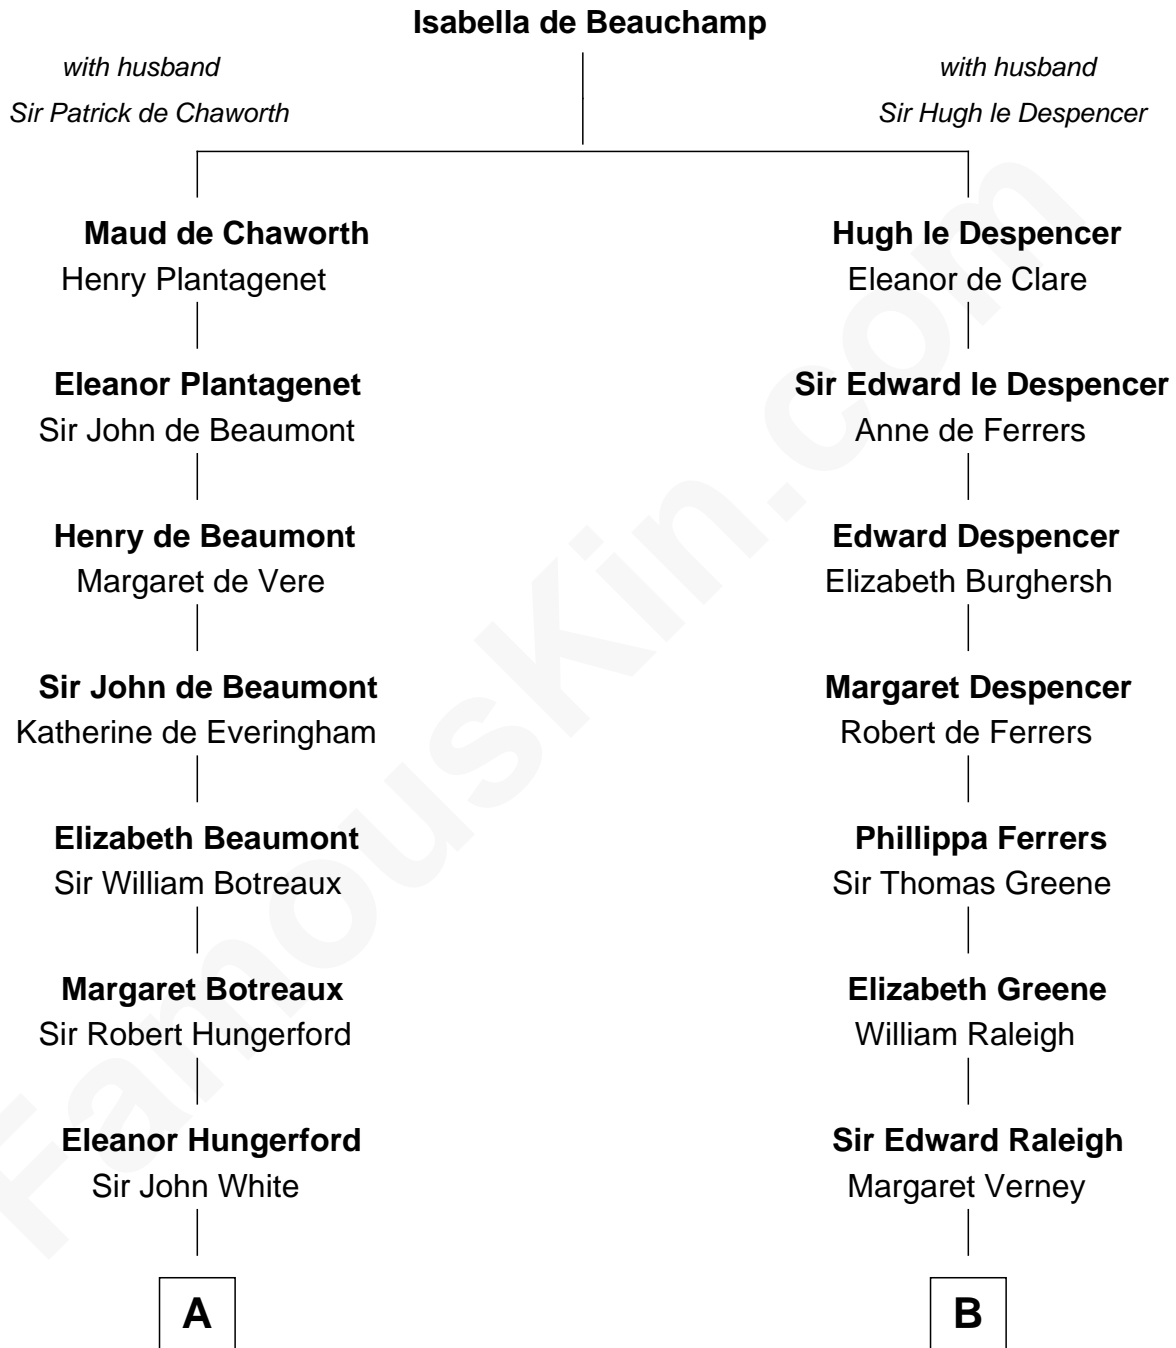

FamousKin.com

Relationship Chart of

Susana Ferrari Billinghurst

Argentine Aviation Pioneer

21st cousin of

Marilyn Monroe

Actress, Model, and Singer

C

Robert Billinghurst
Maria Francisca Agrelo

Daniel Mariano Billinghurst
Mercedes Merzano

Lisandro Billinghurst
Ana Kidd

Rosa Laureana Billinghurst
Alfredo Ferrari

Susana Ferrari Billinghurst
Argentine Aviation Pioneer

D

Samuel Elam Almy
Susan Bateman

Susan Bateman Almy
Charles Adams Gifford

Frederick Almy Gifford
Elizabeth Easton Tennant

Charles Stanley Gifford
Gladys Pearl Monroe

Marilyn Monroe
Actress, Model, and Singer