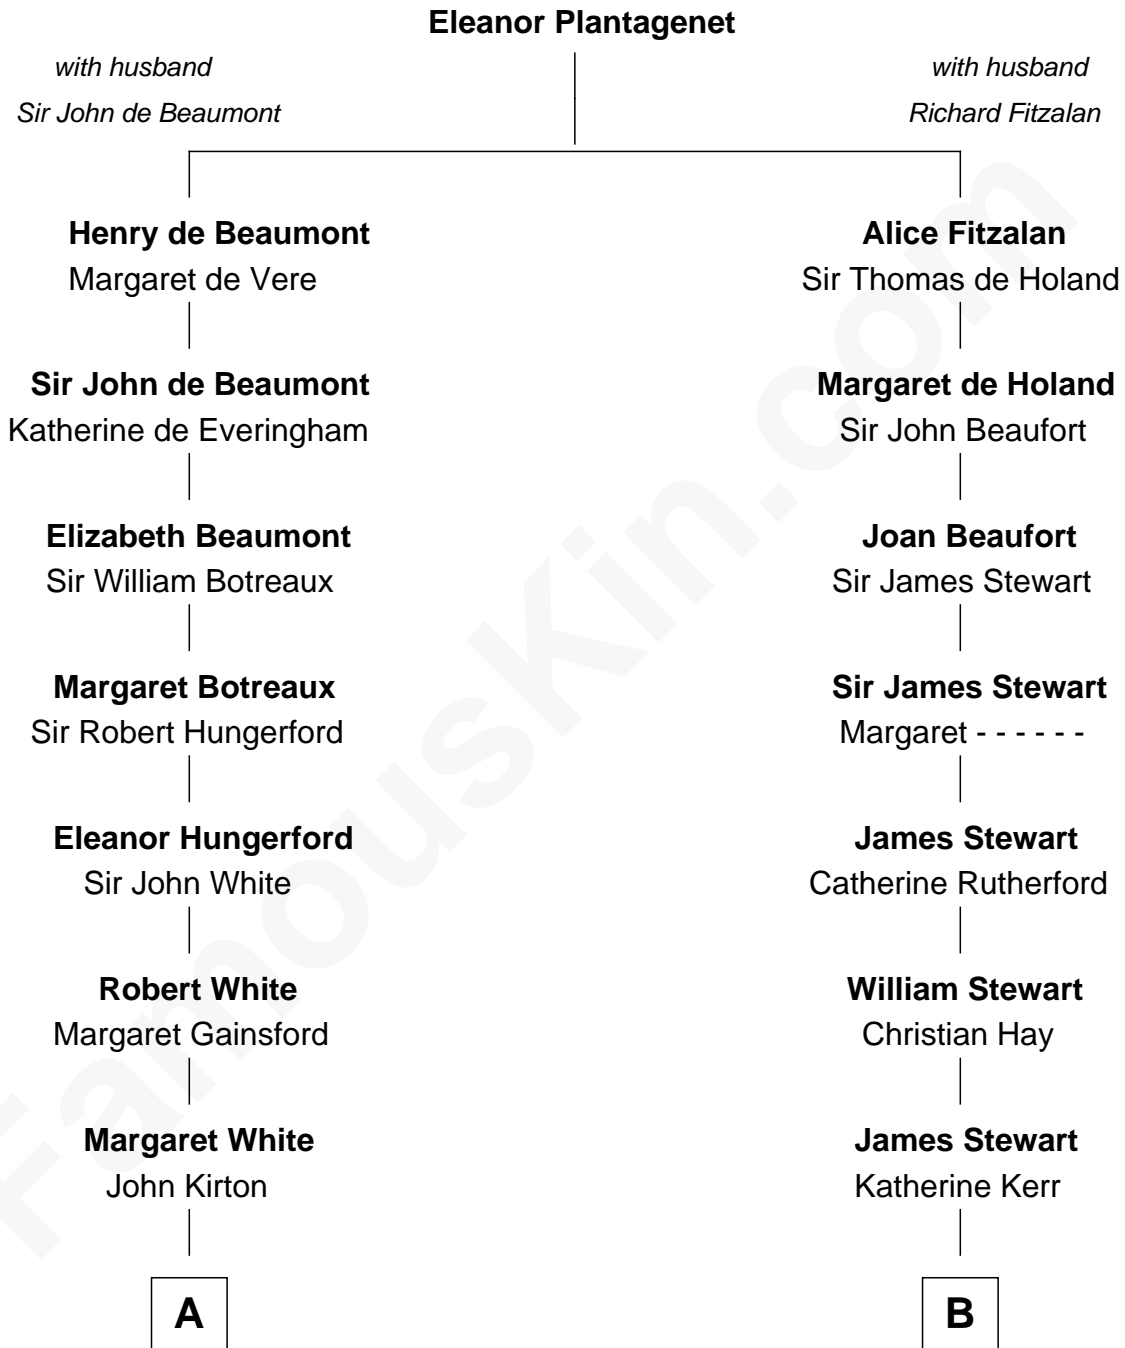

FamousKin.com
Relationship Chart of
Susana Ferrari Billinghurst
Argentine Aviation Pioneer

15th cousin 4 times removed of
Noel Coward
Playwright, Actor, and Songwriter

C

—
Lisandro Billinghamurst

Ana Kidd

—
Rosa Laureana Billinghamurst

Alfredo Ferrari

—
Susana Ferrari Billinghamurst

Argentine Aviation Pioneer

FamousKin.com