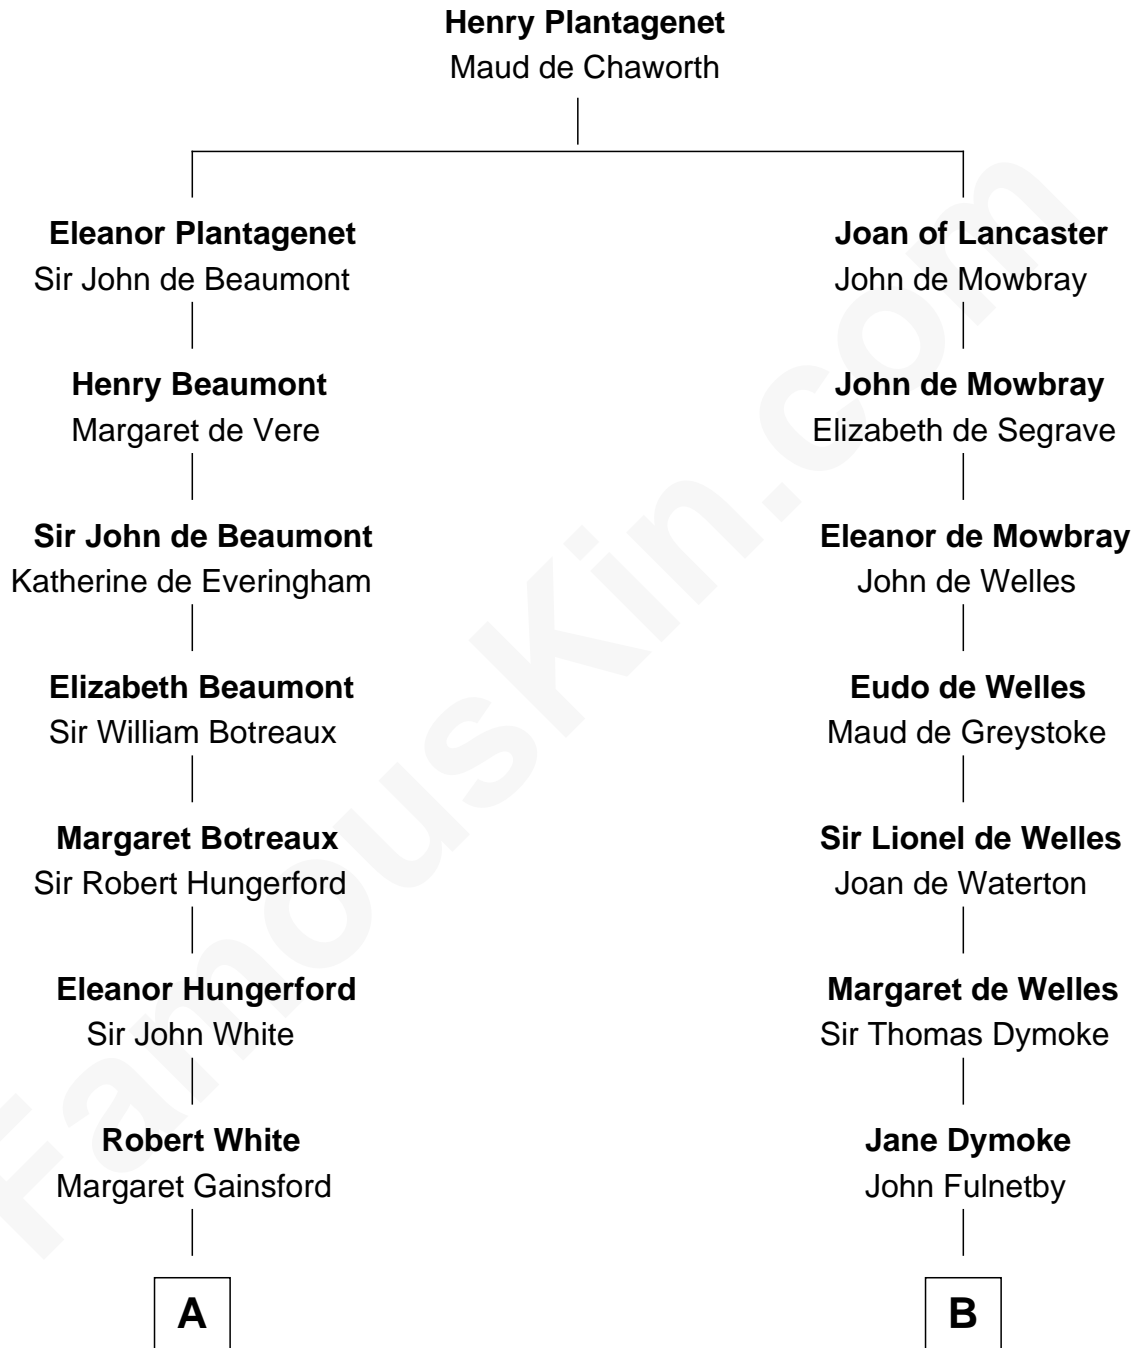

FamousKin.com
Relationship Chart of
Susana Ferrari Billinghurst
Argentine Aviation Pioneer

17th cousin 3 times removed of
Ralph Waldo Emerson
American Poet

C

—
Daniel Mariano Billinghamurst

Mercedes Merzano

—
Lisandro Billinghamurst

Ana Kidd

—
Rosa Laureana Billinghamurst

Alfredo Ferrari

—
Susana Ferrari Billinghamurst

Argentine Aviation Pioneer

FamousKin.com