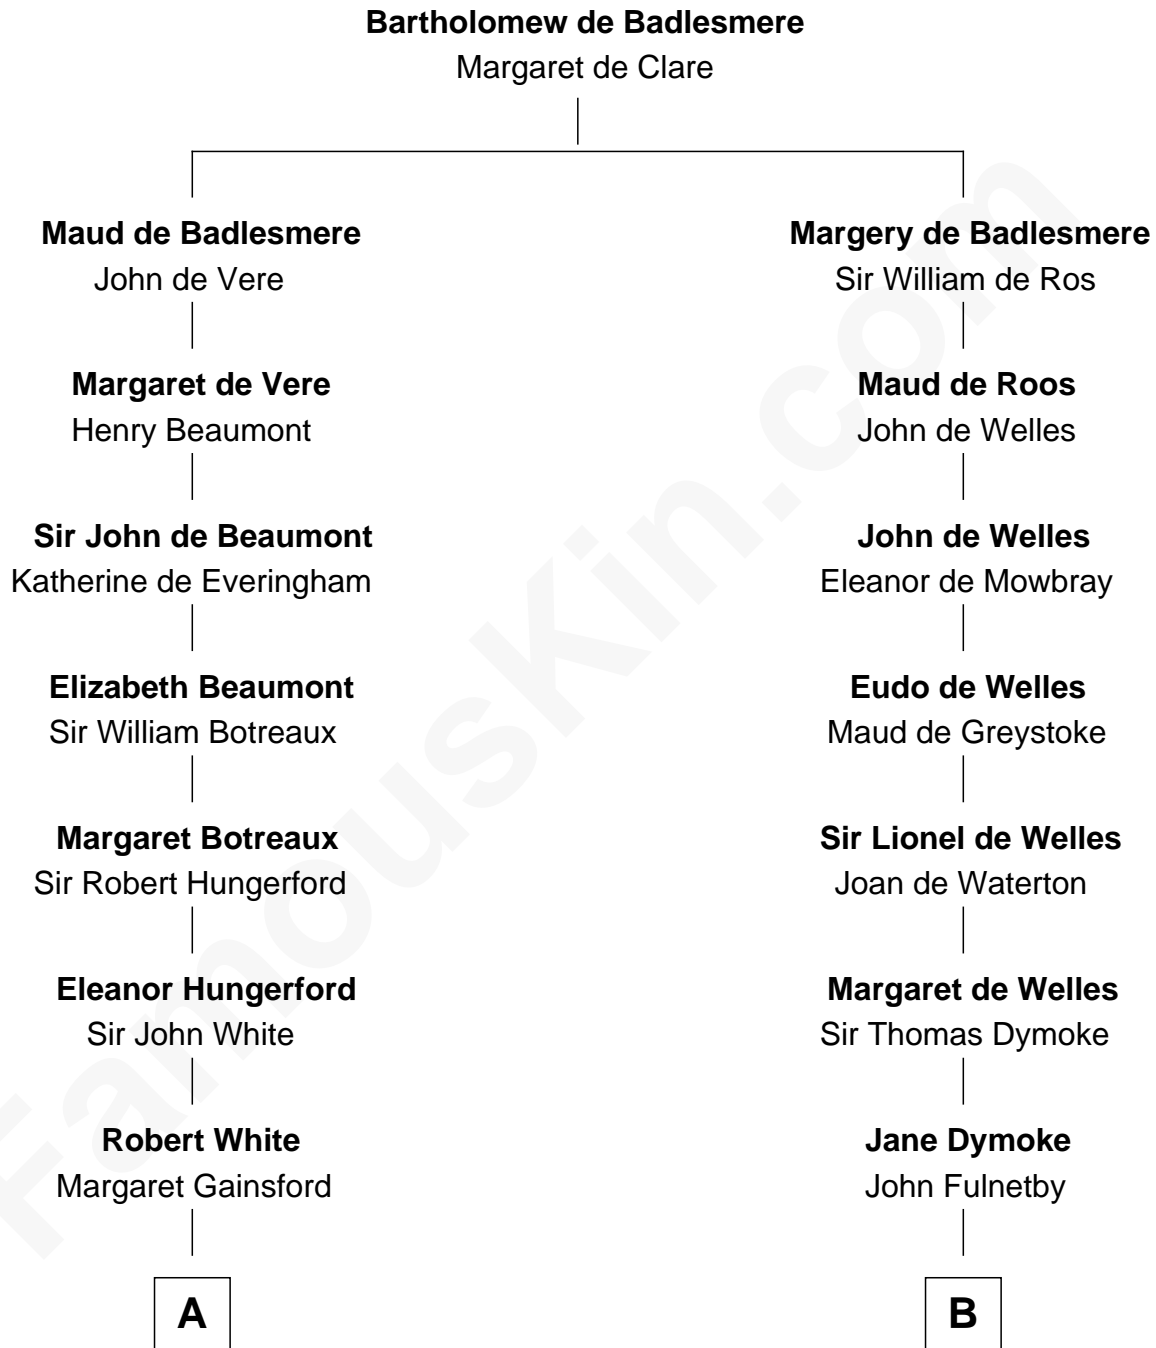

**FamousKin.com**  
**Relationship Chart of**  
**Susana Ferrari Billinghamurst**  
*Argentine Aviation Pioneer*

**17th cousin 3 times removed of**  
**Ralph Waldo Emerson**  
*American Poet*

**C**

—  
**Daniel Mariano Billinghamurst**

Mercedes Merzano

—  
**Lisandro Billinghamurst**

Ana Kidd

—  
**Rosa Laureana Billinghamurst**

Alfredo Ferrari

—  
**Susana Ferrari Billinghamurst**

*Argentine Aviation Pioneer*

FamousKin.com