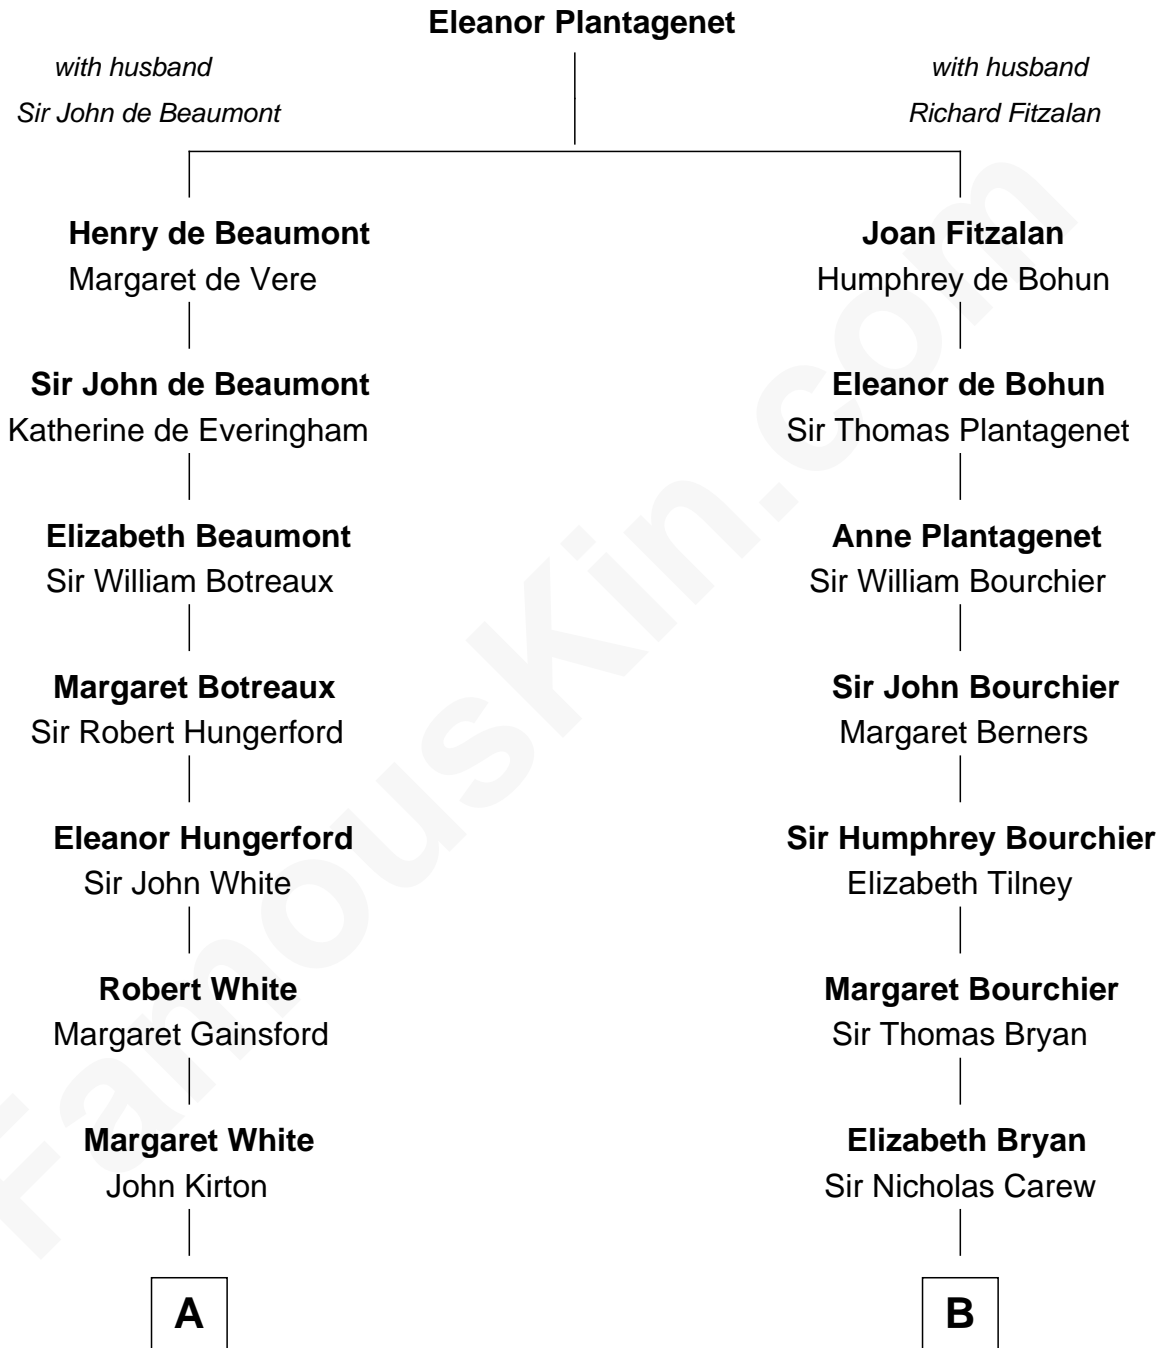

**FamousKin.com**  
**Relationship Chart of**  
**Susana Ferrari Billinghurst**  
*Argentine Aviation Pioneer*

**14th cousin 5 times removed of**

**Robert Treat Paine**  
*Signer of the Declaration of Independence*

**C**

—  
**Lisandro Billinghamurst**

Ana Kidd

—  
**Rosa Laureana Billinghamurst**

Alfredo Ferrari

—  
**Susana Ferrari Billinghamurst**

*Argentine Aviation Pioneer*

FamousKin.com