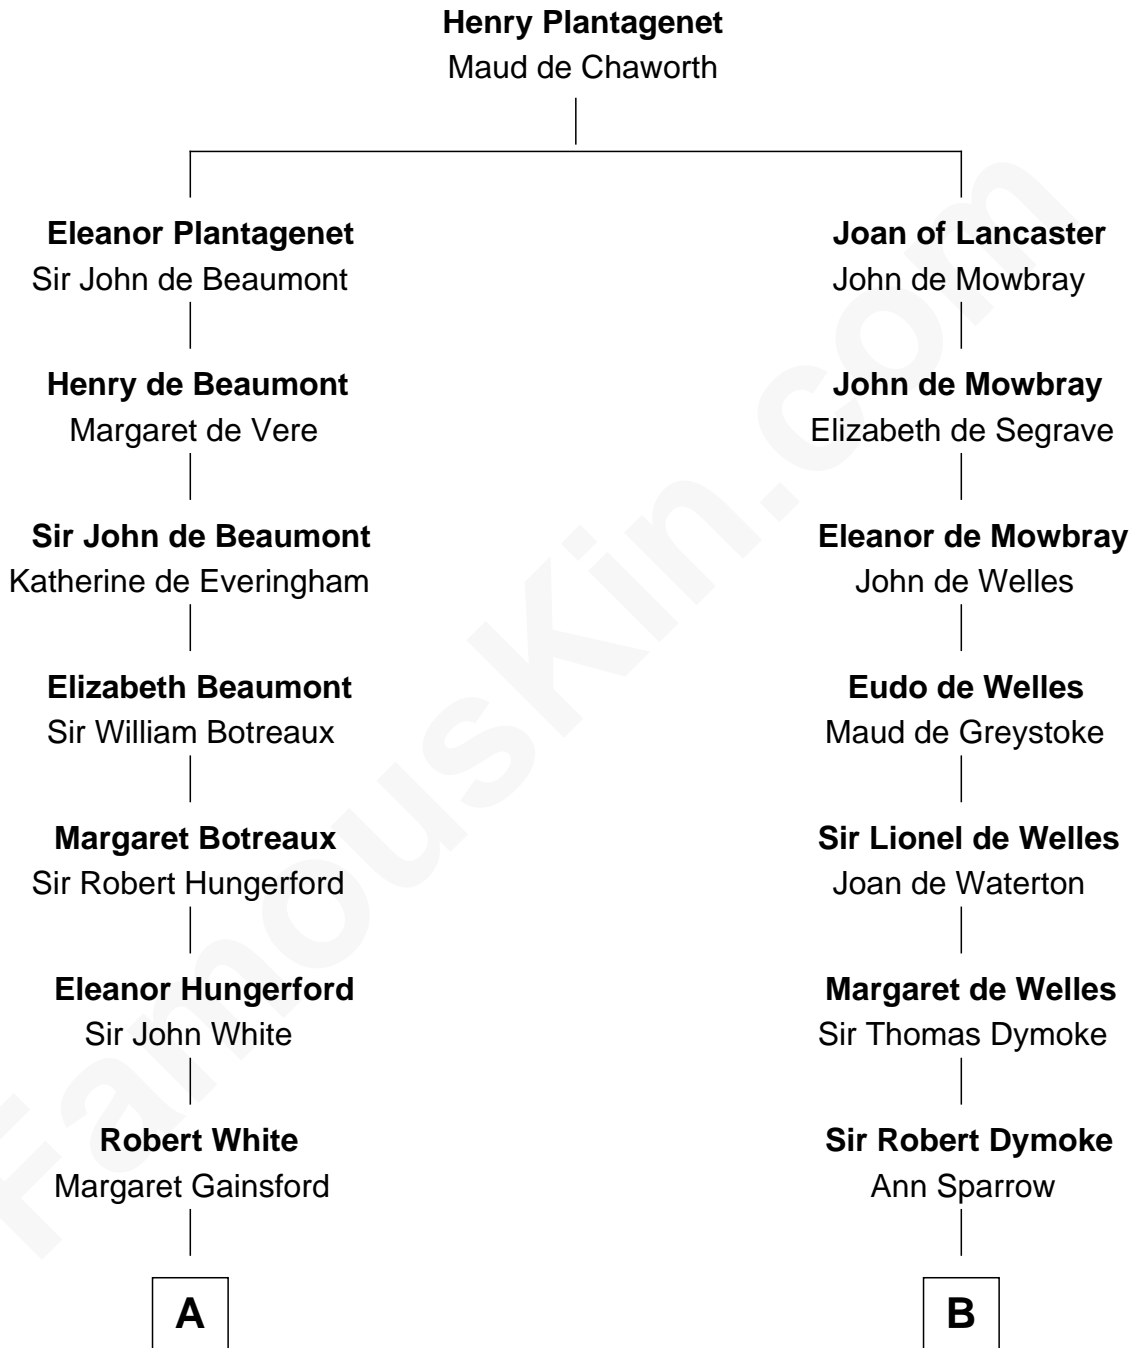

FamousKin.com
Relationship Chart of
Susana Ferrari Billinghamurst
Argentine Aviation Pioneer

14th cousin 6 times removed of

Thomas Nelson
Signer of the Declaration of Independence

C

—
Daniel Mariano Billinghamurst

Mercedes Merzano

—
Lisandro Billinghamurst

Ana Kidd

—
Rosa Laureana Billinghamurst

Alfredo Ferrari

—
Susana Ferrari Billinghamurst

Argentine Aviation Pioneer

FamousKin.com