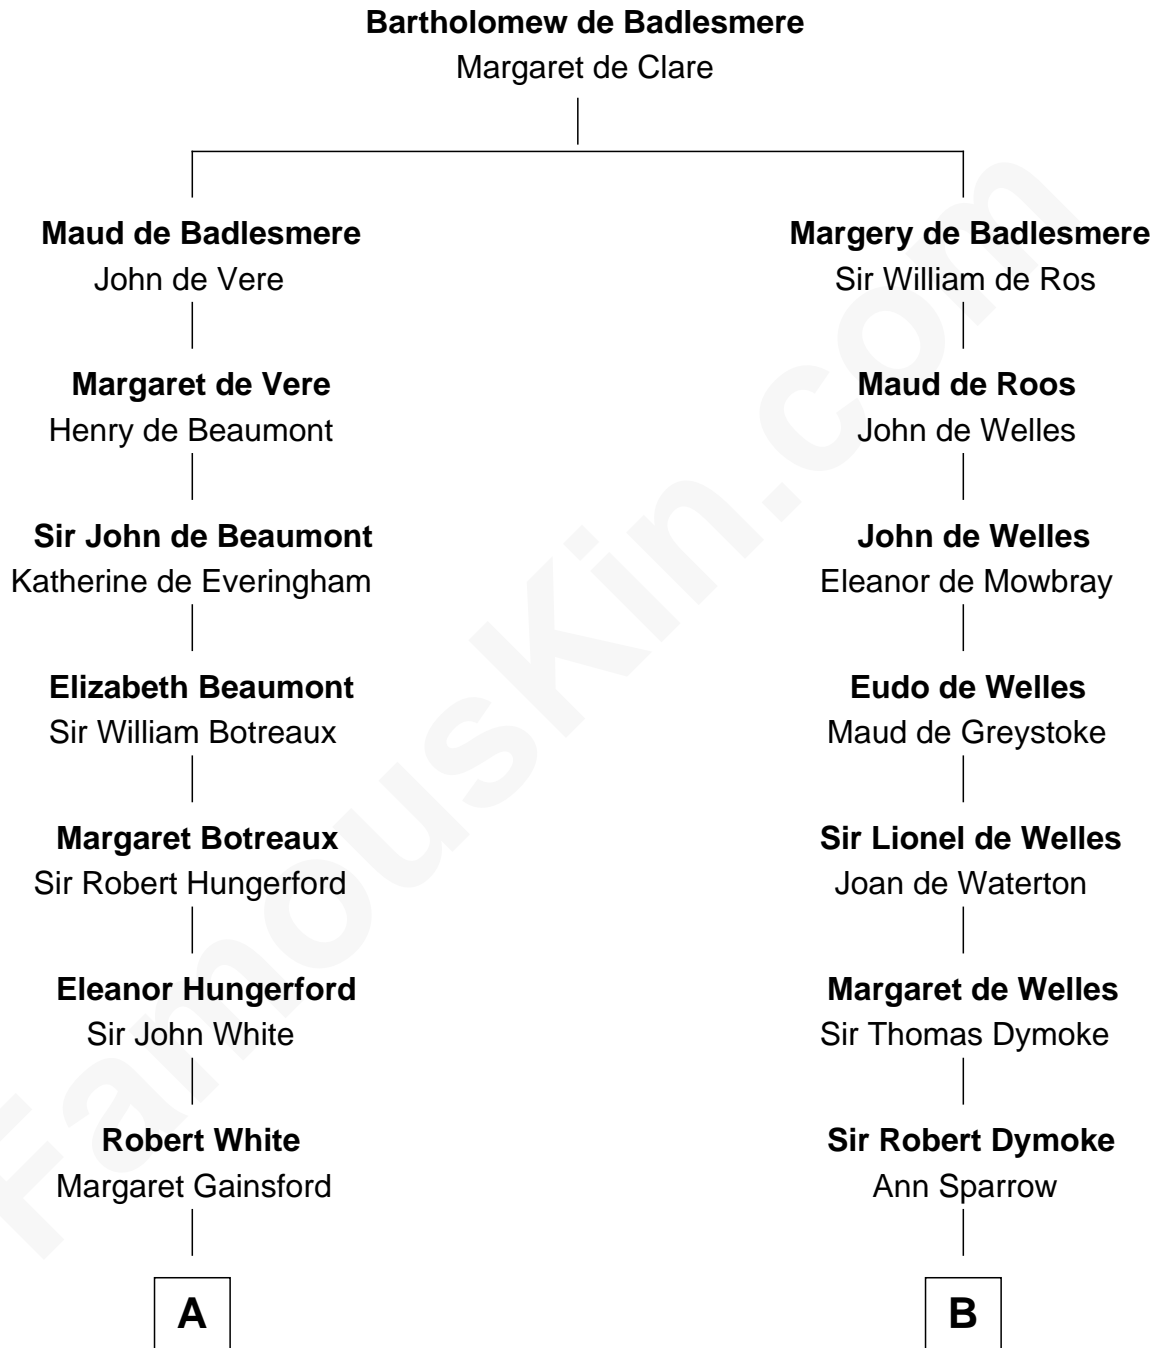

FamousKin.com
Relationship Chart of
Susana Ferrari Billinghurst
Argentine Aviation Pioneer

14th cousin 6 times removed of

Thomas Nelson
Signer of the Declaration of Independence

C

—
Daniel Mariano Billinghamurst

Mercedes Merzano

—
Lisandro Billinghamurst

Ana Kidd

—
Rosa Laureana Billinghamurst

Alfredo Ferrari

—
Susana Ferrari Billinghamurst

Argentine Aviation Pioneer

FamousKin.com